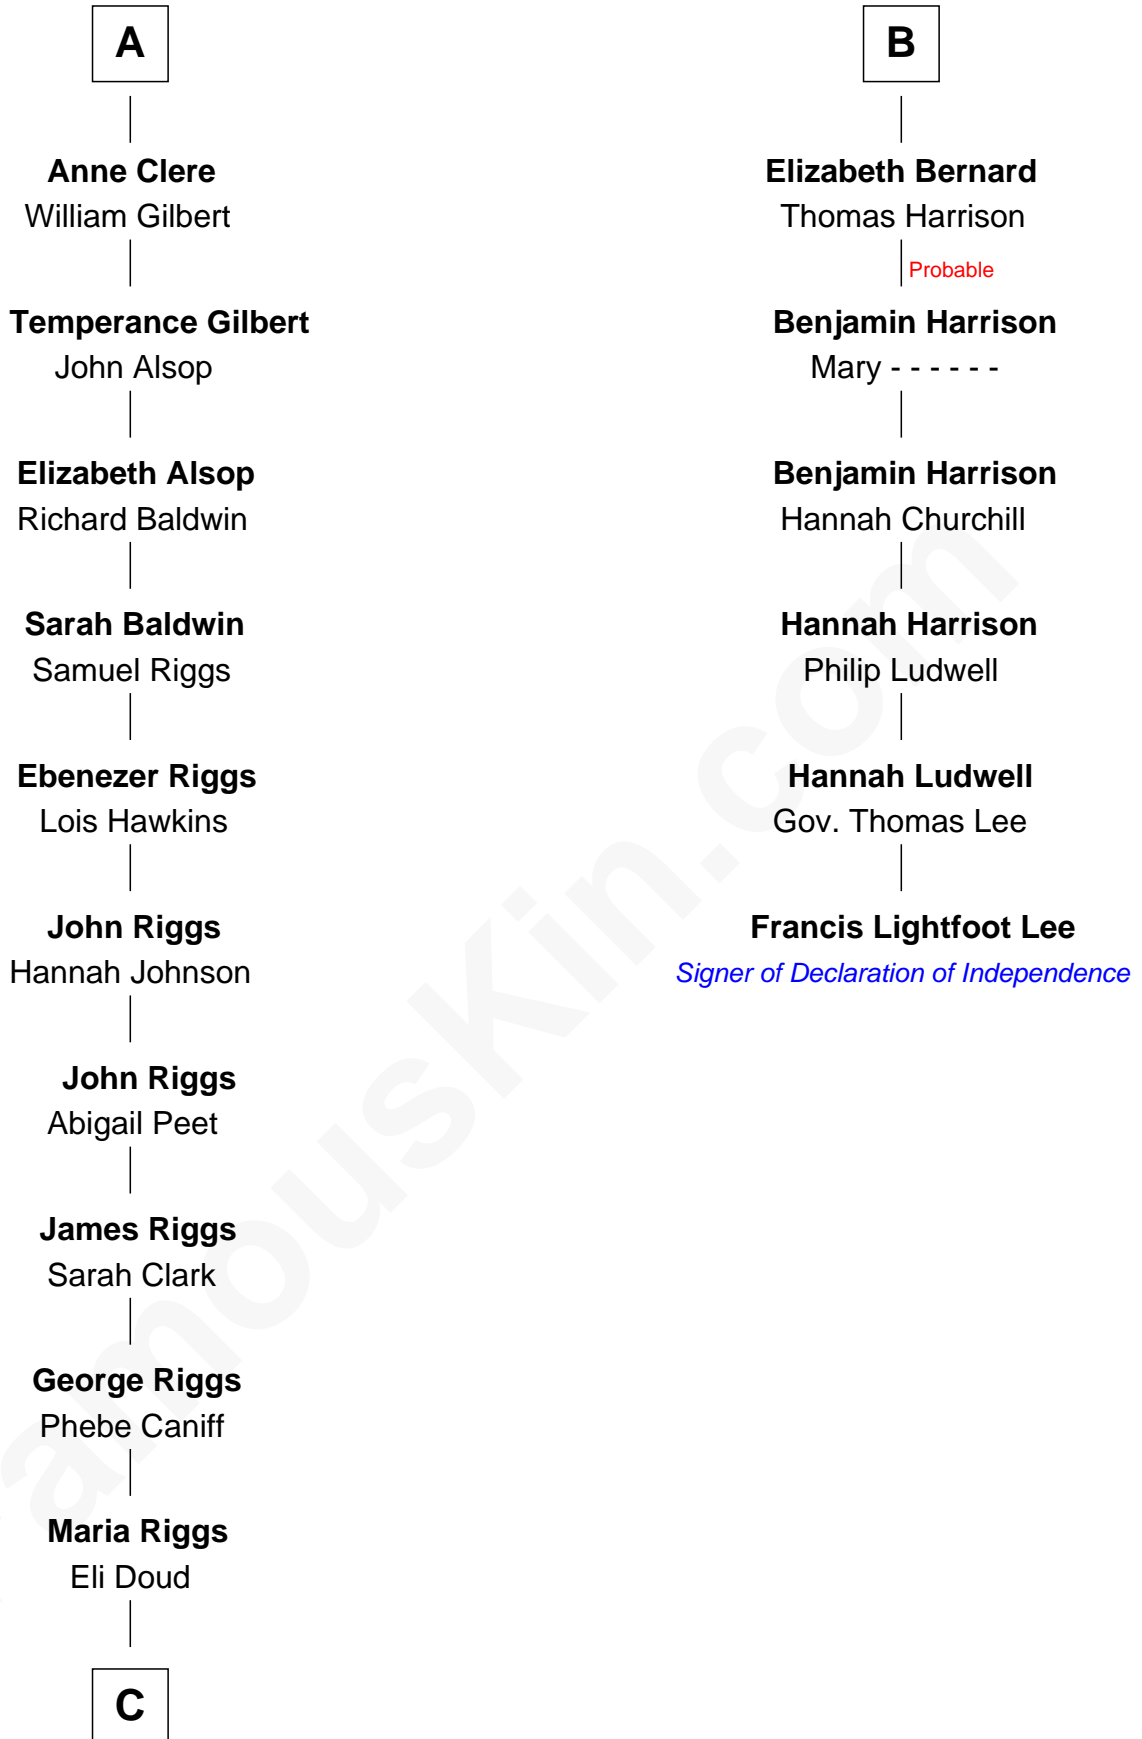

## Relationship Chart of Mamie (Doud) Eisenhower

*First Lady of President Dwight Eisenhower*

12th cousin 7 times removed of

**Sir Edmund Clere**

Frances Fulmerston

**A**

**Margery de Welles**

Stephen le Scrope

**John le Scrope**

Elizabeth Chaworth

**Elizabeth le Scrope**

Sir Henry le Scrope

**Margaret Scrope**

John Bernard

**John Bernard**

Margaret Daundelyn

**John Bernard**

Cecily Muscote

**Francis Bernard**

Alice Hazlewood

**B**

C

—  
**Royal Houghton Doud**

Mary Cornelia Sheldon

—  
**John Sheldon Doud**

Elivera Mathilda Carlson

—  
**Mamie (Doud) Eisenhower**