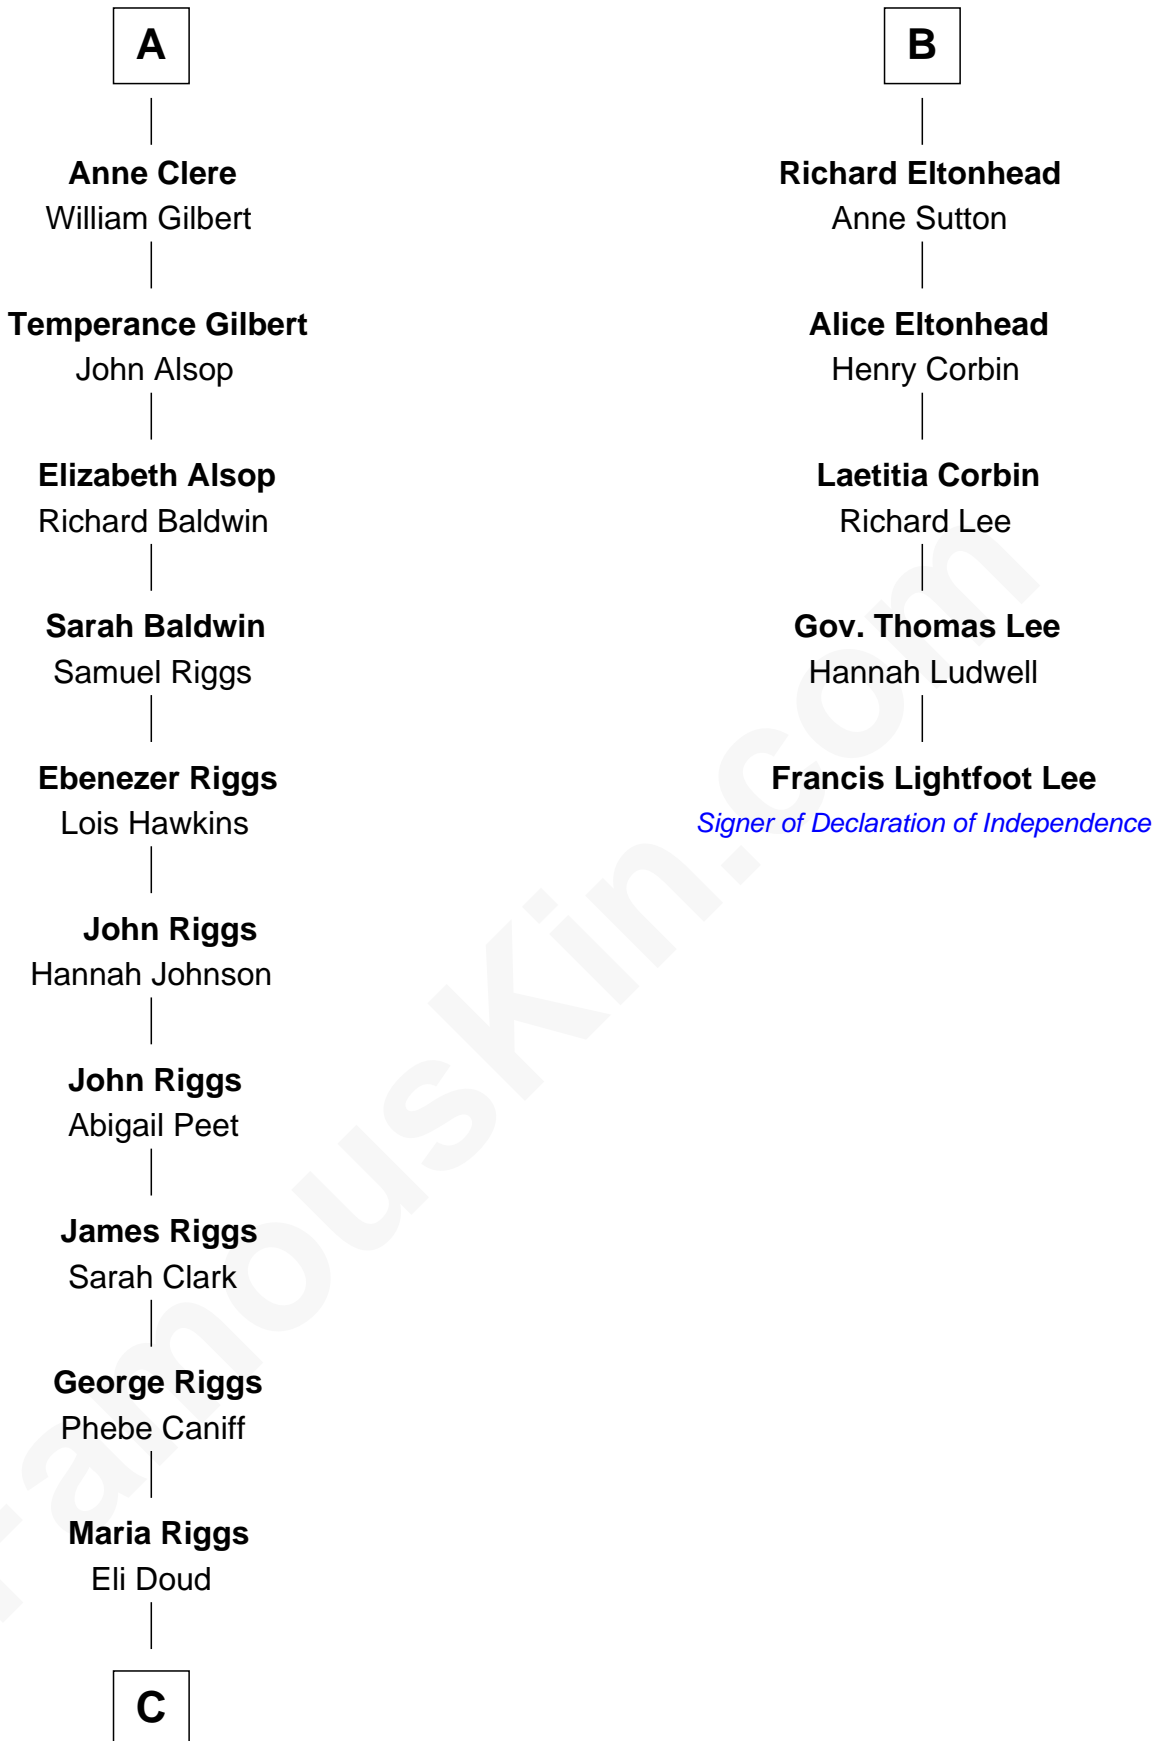

FamousKin.com

Relationship Chart of Mamie (Doud) Eisenhower

First Lady of President Dwight Eisenhower

11th cousin 8 times removed of

Francis Lightfoot Lee

Signer of the Declaration of Independence

C

—
Royal Houghton Doud

Mary Cornelia Sheldon

—
John Sheldon Doud

Elivera Mathilda Carlson

—
Mamie (Doud) Eisenhower

First Lady of Dwight Eisenhower

FamousKin.com