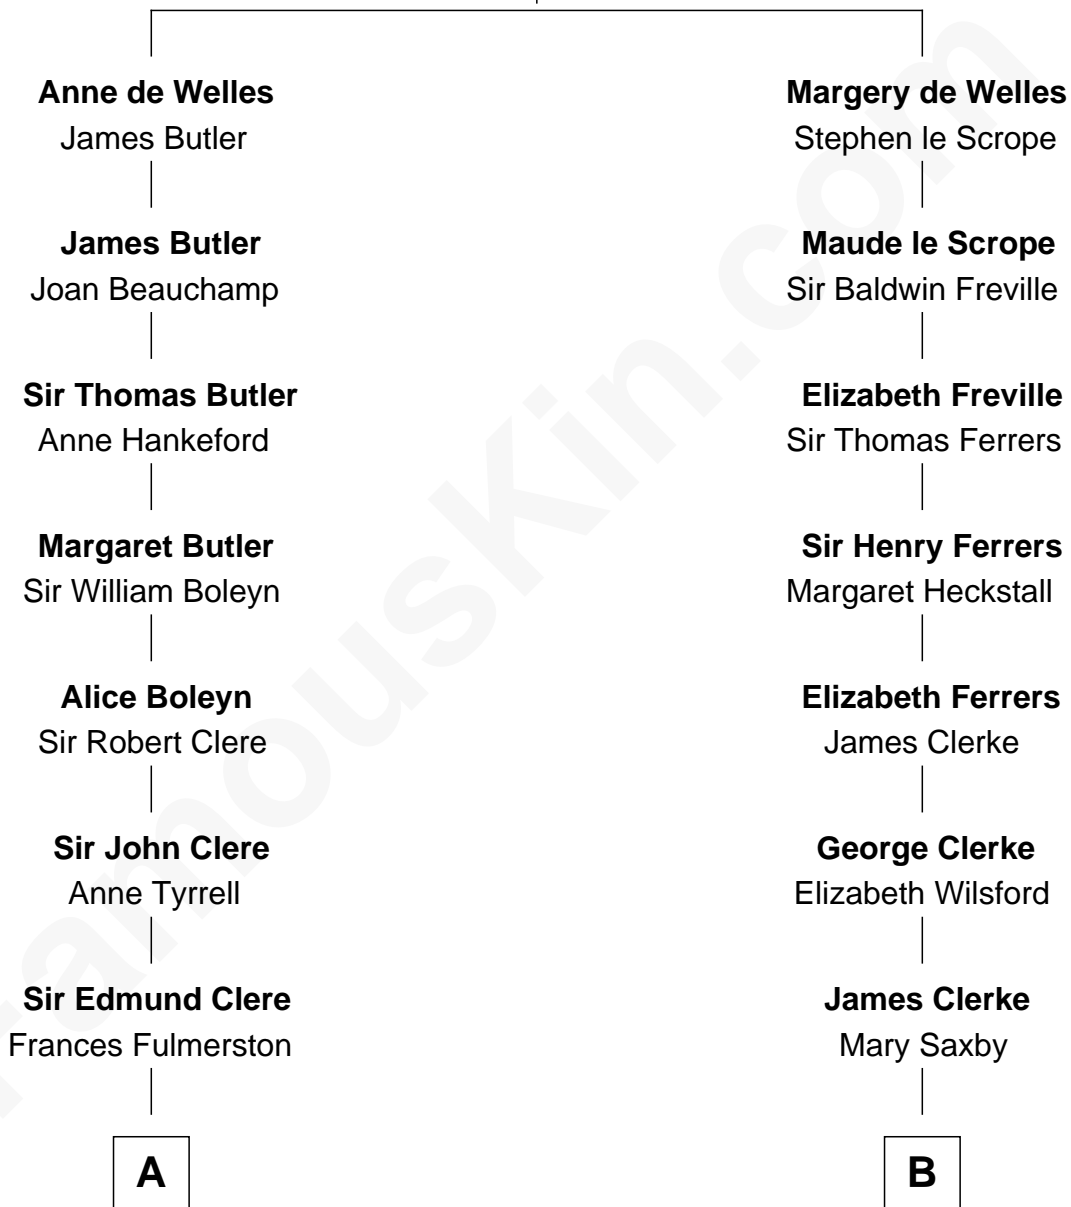

## Relationship Chart of Mamie (Doud) Eisenhower

First Lady of President Dwight Eisenhower

19th cousin 2 times removed of

**Amy Adams**  
Movie Actress

**John de Welles**  
Maud de Roos

**C**

**Royal Houghton Doud**  
Mary Cornelia Sheldon

**John Sheldon Doud**  
Elivera Mathilda Carlson

**Mamie (Doud) Eisenhower**  
*First Lady of Dwight Eisenhower*

**D**

**Levi Parley Hammond**  
Annie Elizabeth Baer

**Grant Levi Hammond**  
Rita Otterbeck