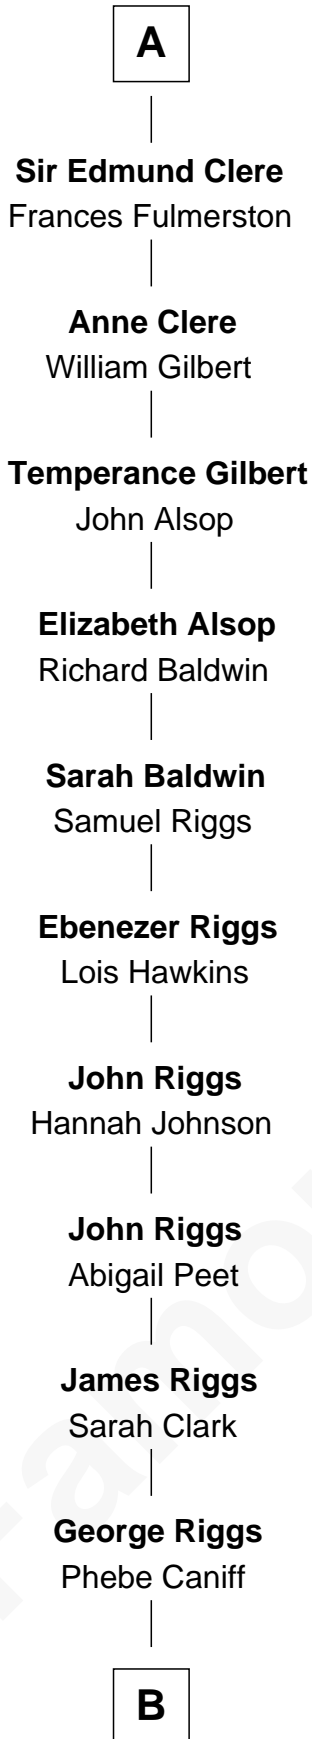

# FamousKin.com

## Relationship Chart of Mamie (Doud) Eisenhower

*First Lady of President Dwight Eisenhower*

7th cousin 13 times removed of

**Jane Seymour**

*3rd Wife of King Henry VIII*

**B**

—  
**Maria Riggs**

Eli Doud

—  
**Royal Houghton Doud**

Mary Cornelia Sheldon

—  
**John Sheldon Doud**

Elivera Mathilda Carlson

—  
**Mamie (Doud) Eisenhower**

*First Lady of Dwight Eisenhower*

FamousKin.com