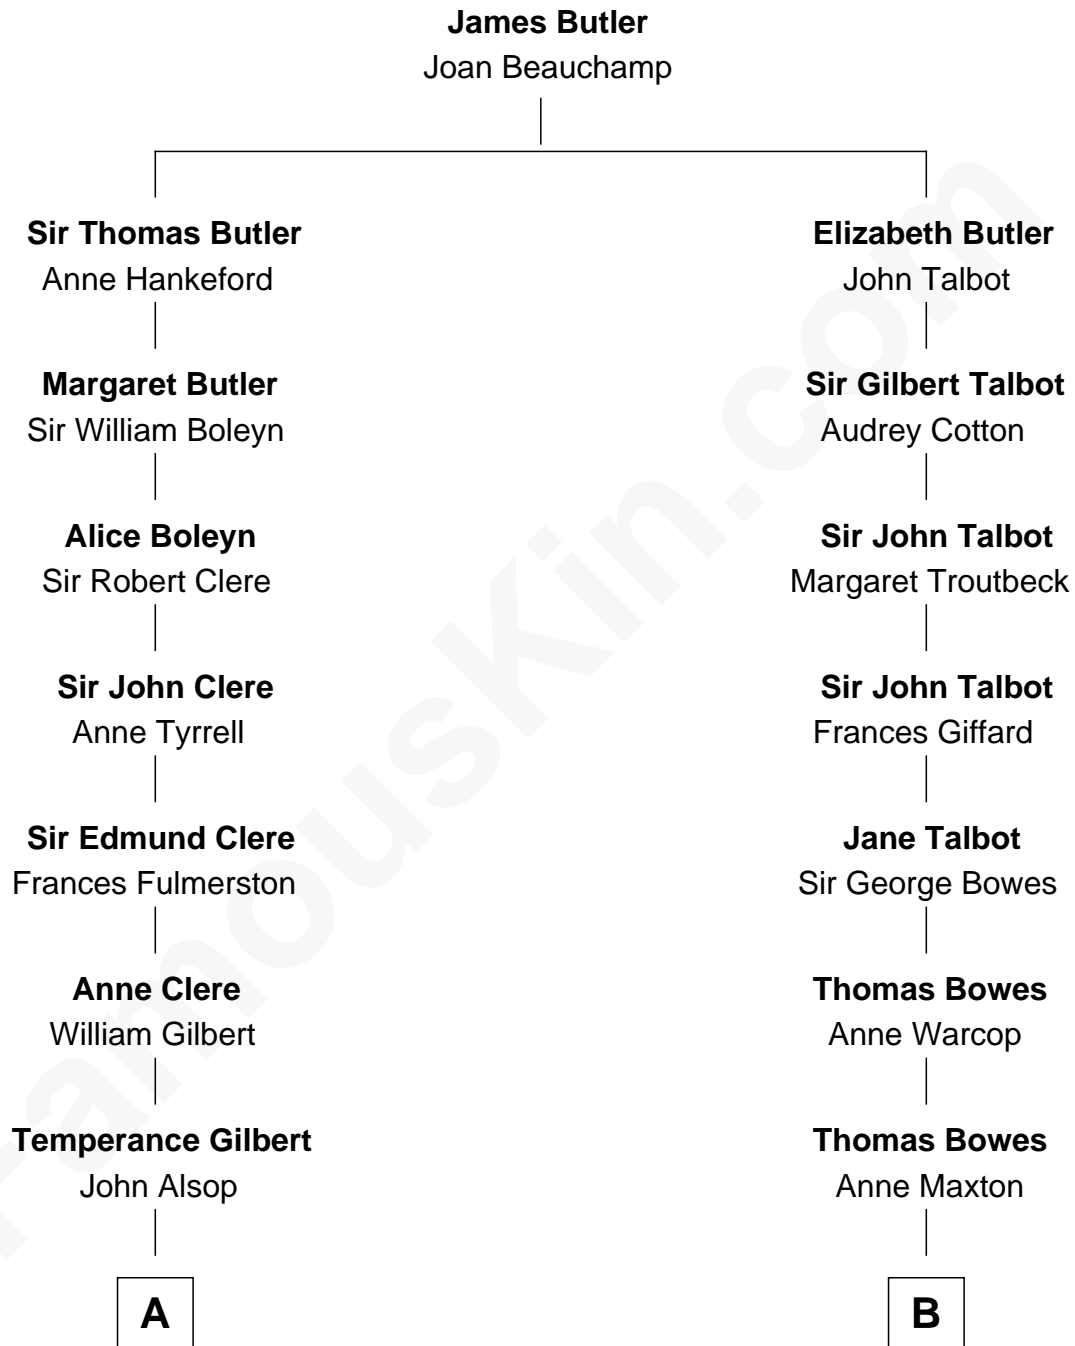

FamousKin.com

Relationship Chart of Mamie (Doud) Eisenhower

First Lady of President Dwight Eisenhower

16th cousin 1 time removed of

Benedict Cumberbatch

Movie, Television and Stage Actor

A

Elizabeth Alsop
Richard Baldwin