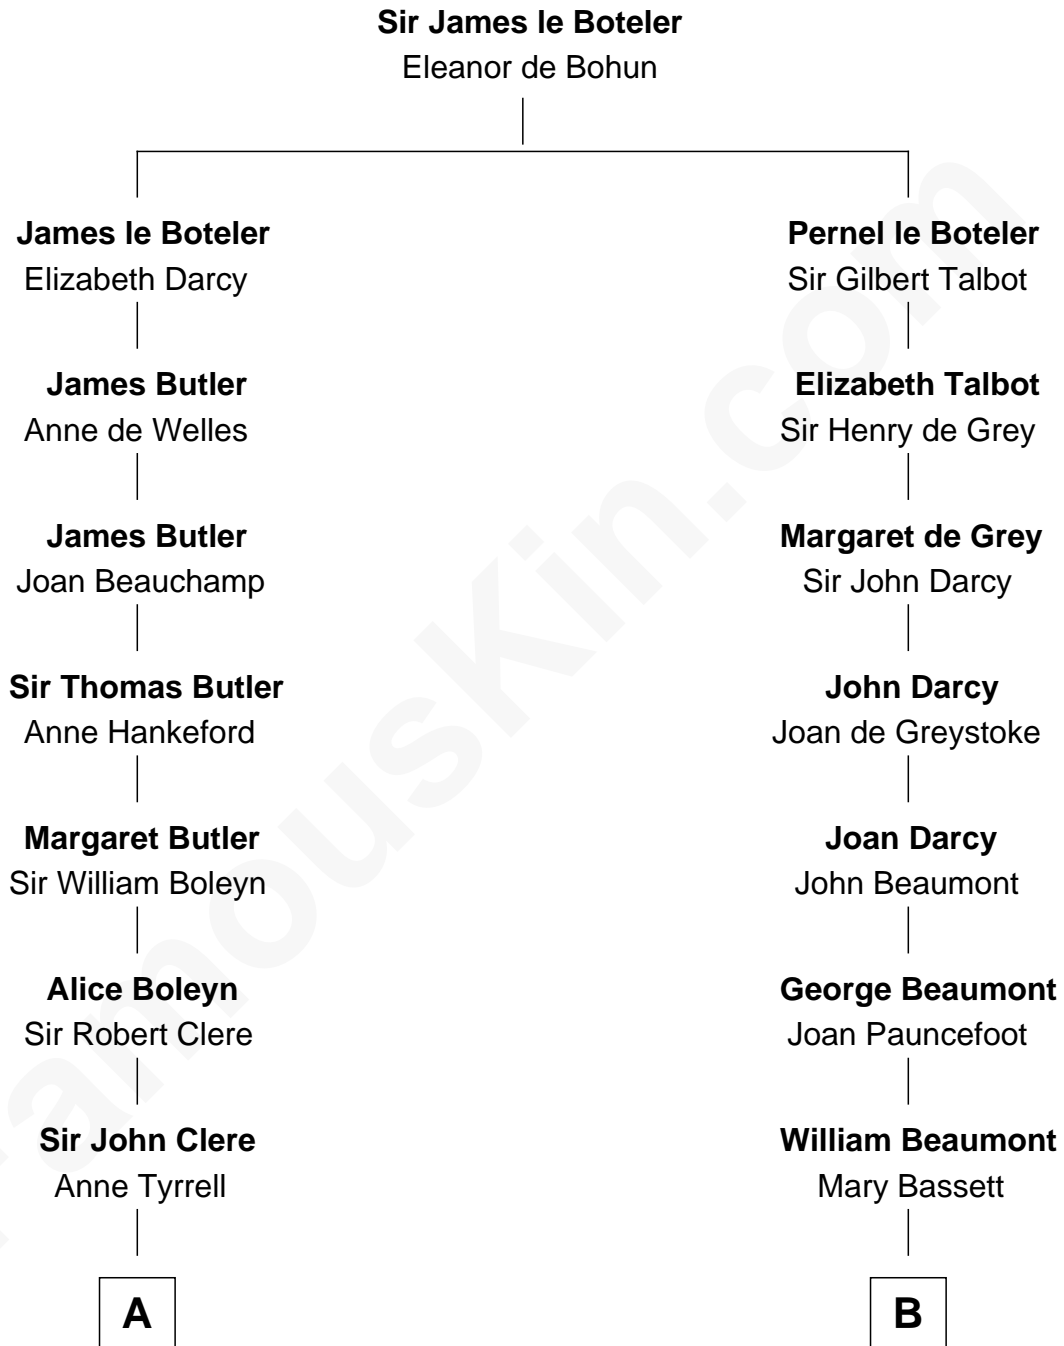

FamousKin.com

Relationship Chart of Mamie (Doud) Eisenhower

First Lady of President Dwight Eisenhower

17th cousin 3 times removed of

Sir Arthur Conan Doyle
Author, "Sherlock Holmes"

C

—
Maria Riggs

Eli Doud

—
Royal Houghton Doud

Mary Cornelia Sheldon

—
John Sheldon Doud

Elivera Mathilda Carlson

—
Mamie (Doud) Eisenhower

First Lady of Dwight Eisenhower

FamousKin.com