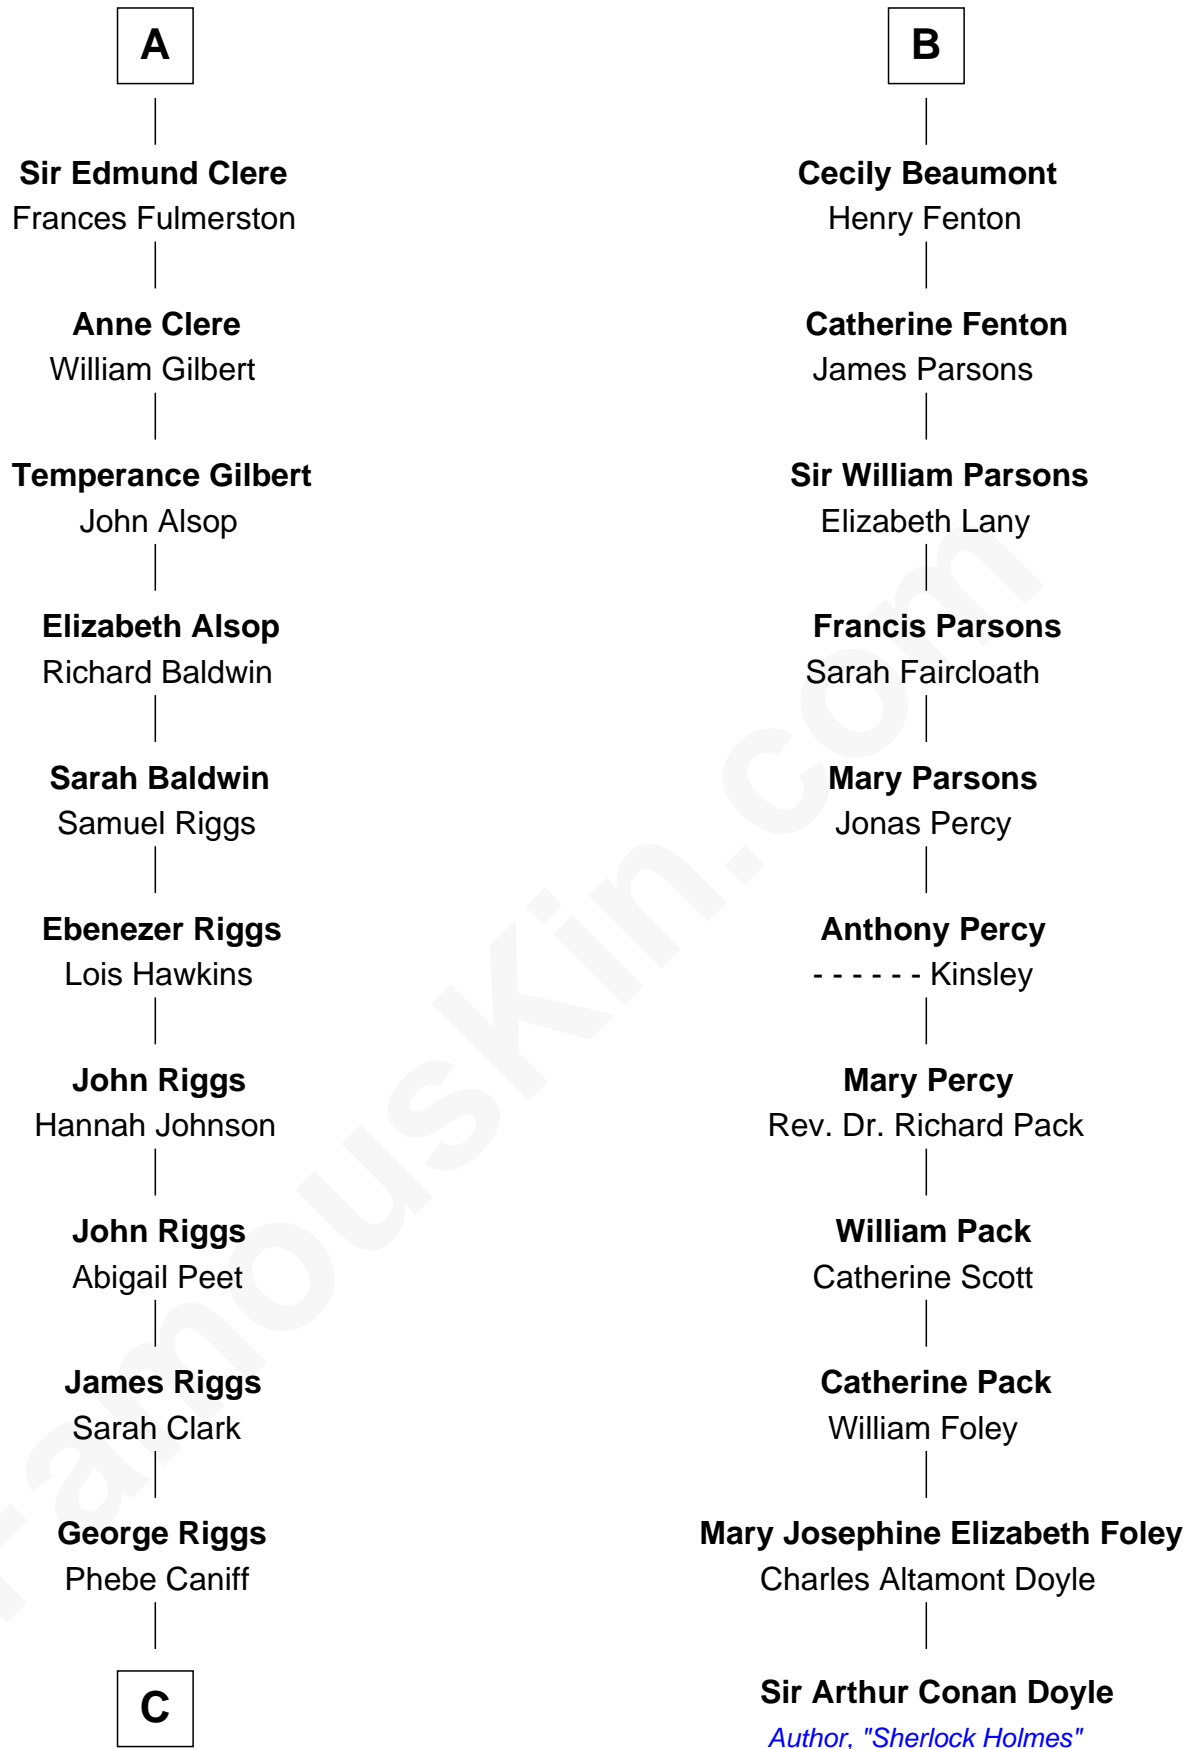

FamousKin.com

Relationship Chart of Mamie (Doud) Eisenhower

First Lady of President Dwight Eisenhower

17th cousin 3 times removed of

Sir Arthur Conan Doyle
Author, "Sherlock Holmes"

C

—
Maria Riggs

Eli Doud

—
Royal Houghton Doud

Mary Cornelia Sheldon

—
John Sheldon Doud

Elivera Mathilda Carlson

—
Mamie (Doud) Eisenhower

First Lady of Dwight Eisenhower

FamousKin.com