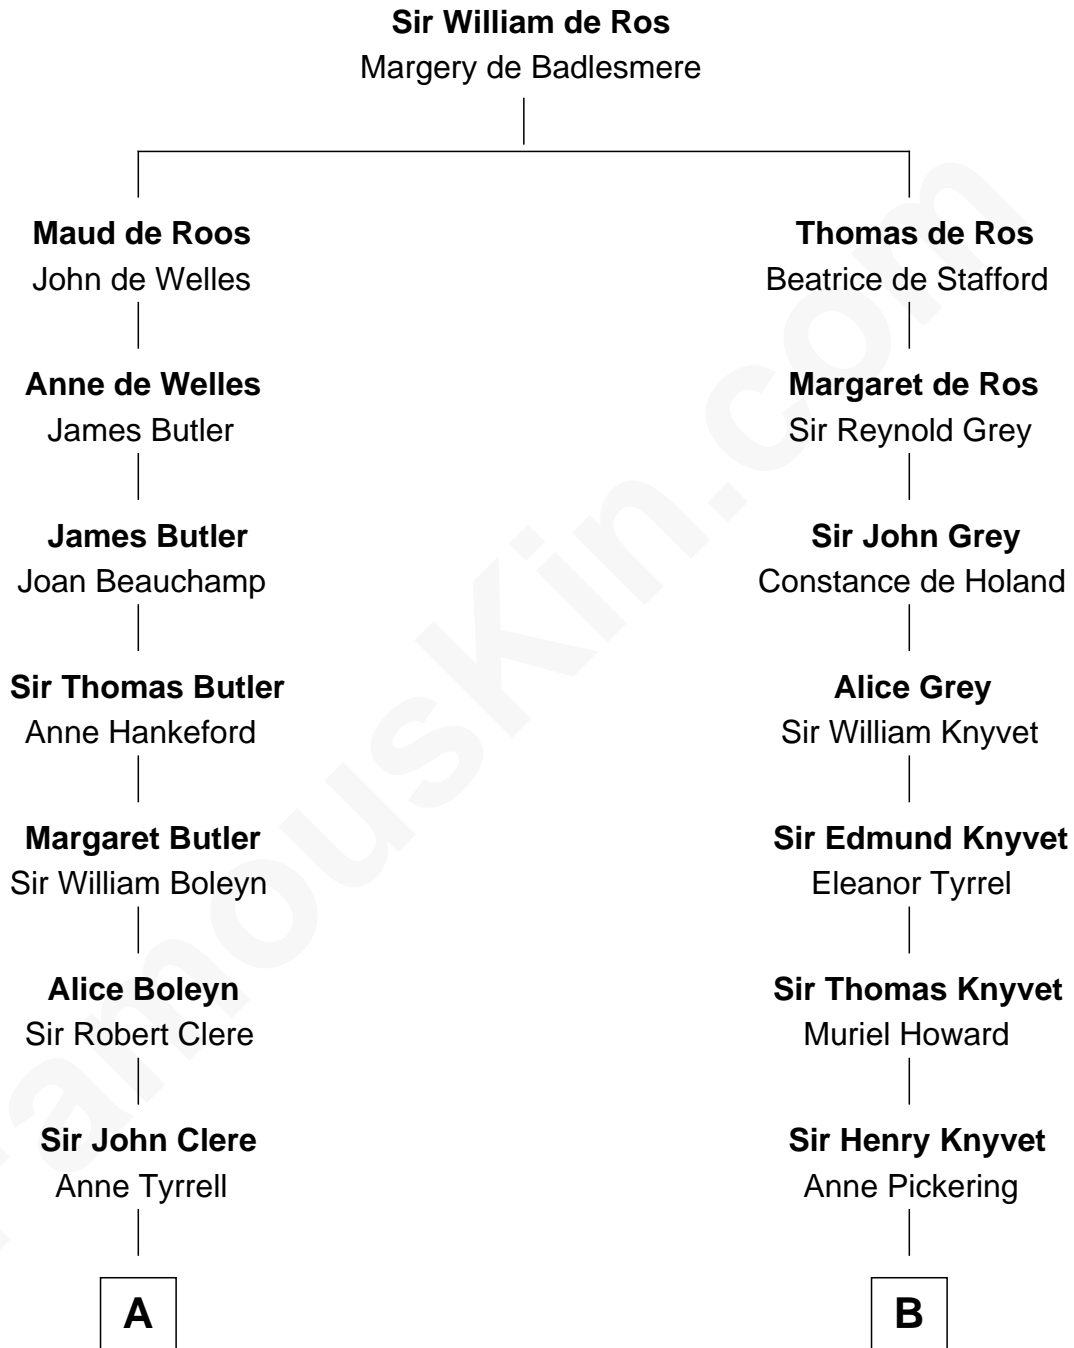

FamousKin.com

Relationship Chart of Mamie (Doud) Eisenhower

First Lady of President Dwight Eisenhower

19th cousin 1 time removed of

Tilda Swinton

Movie Actress

C

Maria Riggs
Eli Doud

Royal Houghton Doud
Mary Cornelia Sheldon

John Sheldon Doud
Elivera Mathilda Carlson

Mamie (Doud) Eisenhower
First Lady of Dwight Eisenhower

D

Mariora Beatrice Evelyn Rochfort Alers-Hankey
Alan Henry Campbell Swinton