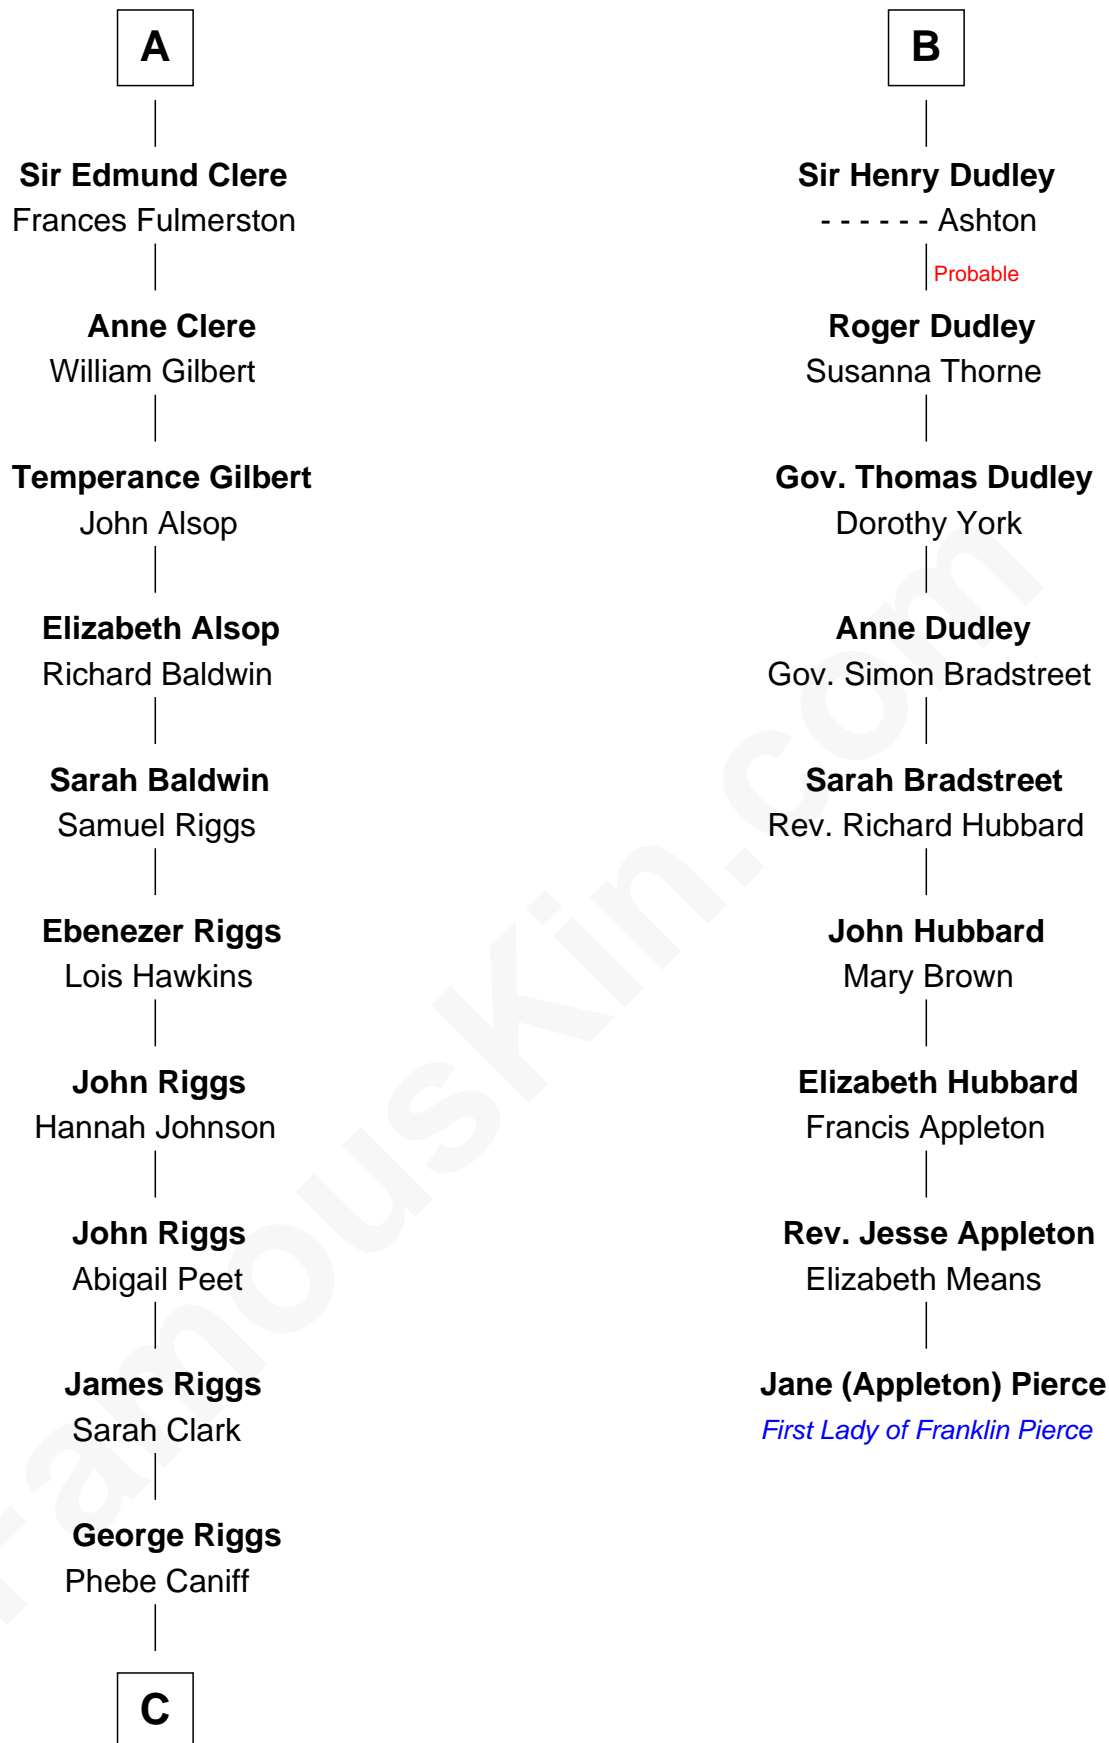

FamousKin.com

Relationship Chart of Mamie (Doud) Eisenhower

First Lady of President Dwight Eisenhower

15th cousin 5 times removed of

Jane (Appleton) Pierce

First Lady of President Franklin Pierce

C

—
Maria Riggs

Eli Doud

—
Royal Houghton Doud

Mary Cornelia Sheldon

—
John Sheldon Doud

Elivera Mathilda Carlson

—
Mamie (Doud) Eisenhower

First Lady of Dwight Eisenhower

FamousKin.com