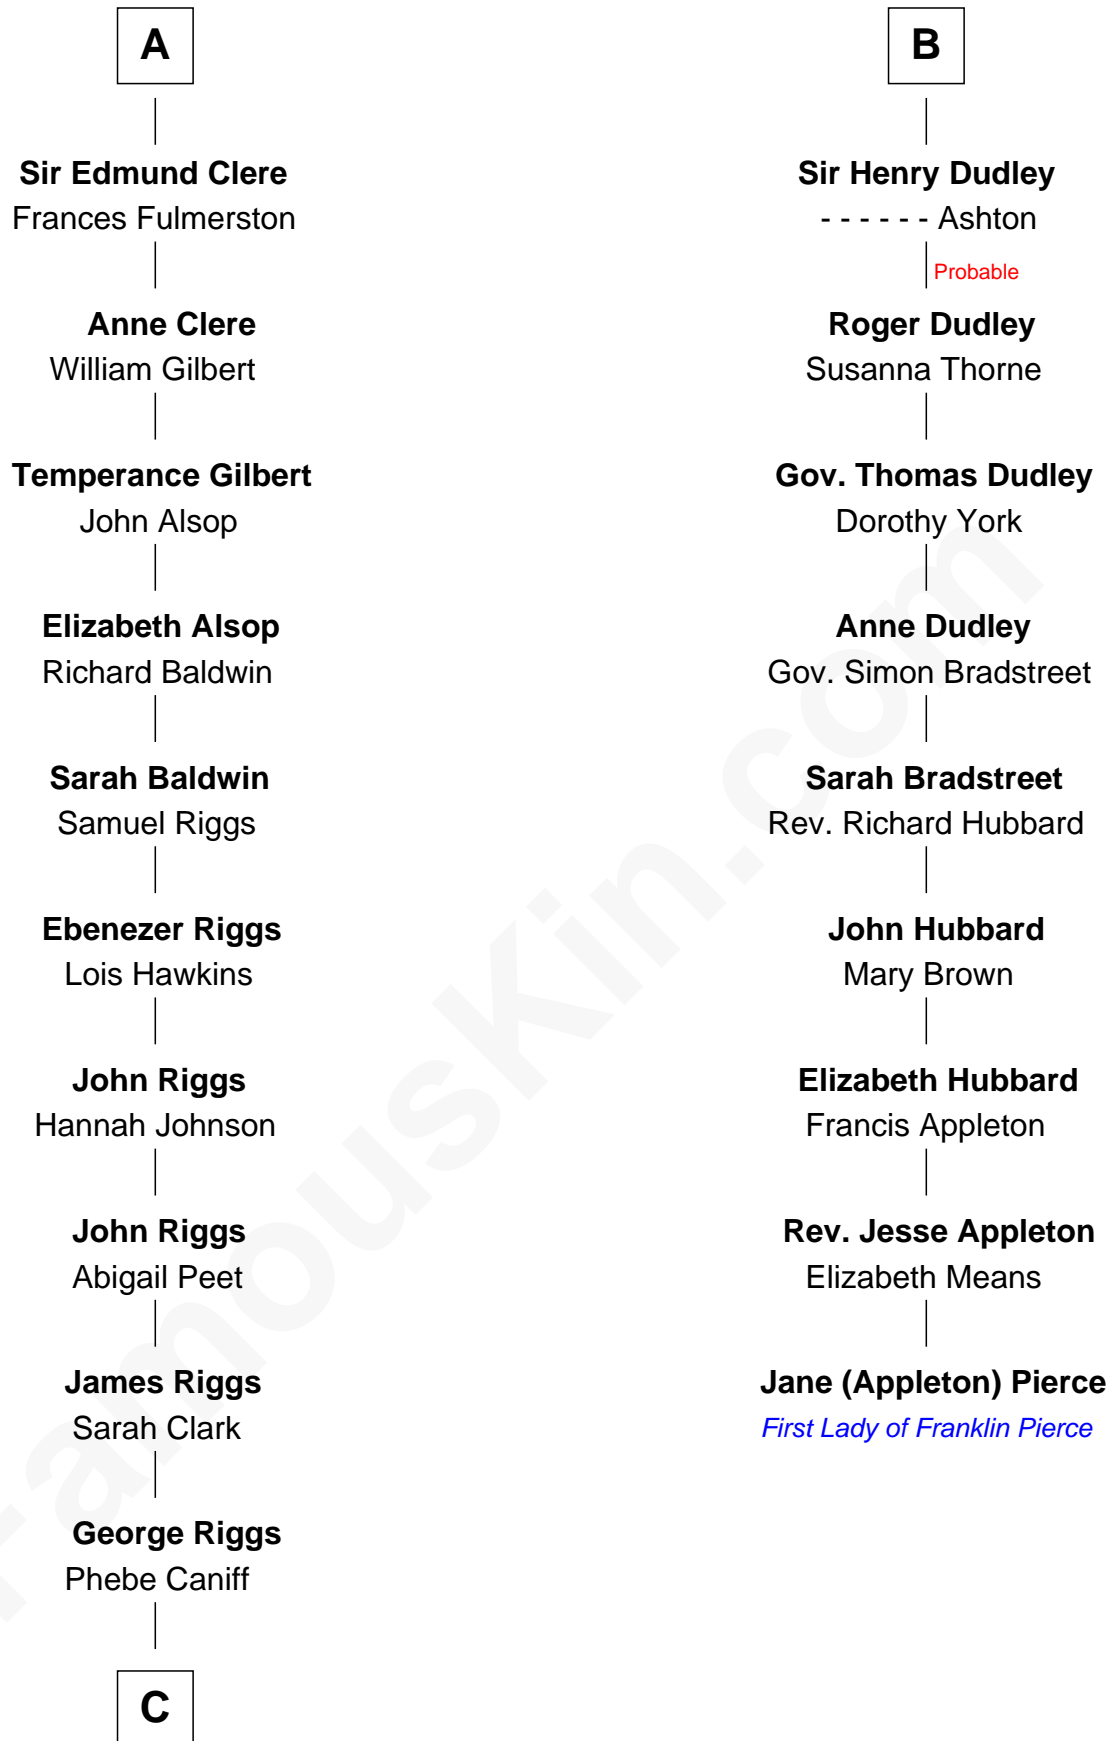

## Relationship Chart of Mamie (Doud) Eisenhower

*First Lady of President Dwight Eisenhower*

15th cousin 5 times removed of

## Jane (Appleton) Pierce

*First Lady of President Franklin Pierce*

**C**

—  
**Maria Riggs**

Eli Doud

—  
**Royal Houghton Doud**

Mary Cornelia Sheldon

—  
**John Sheldon Doud**