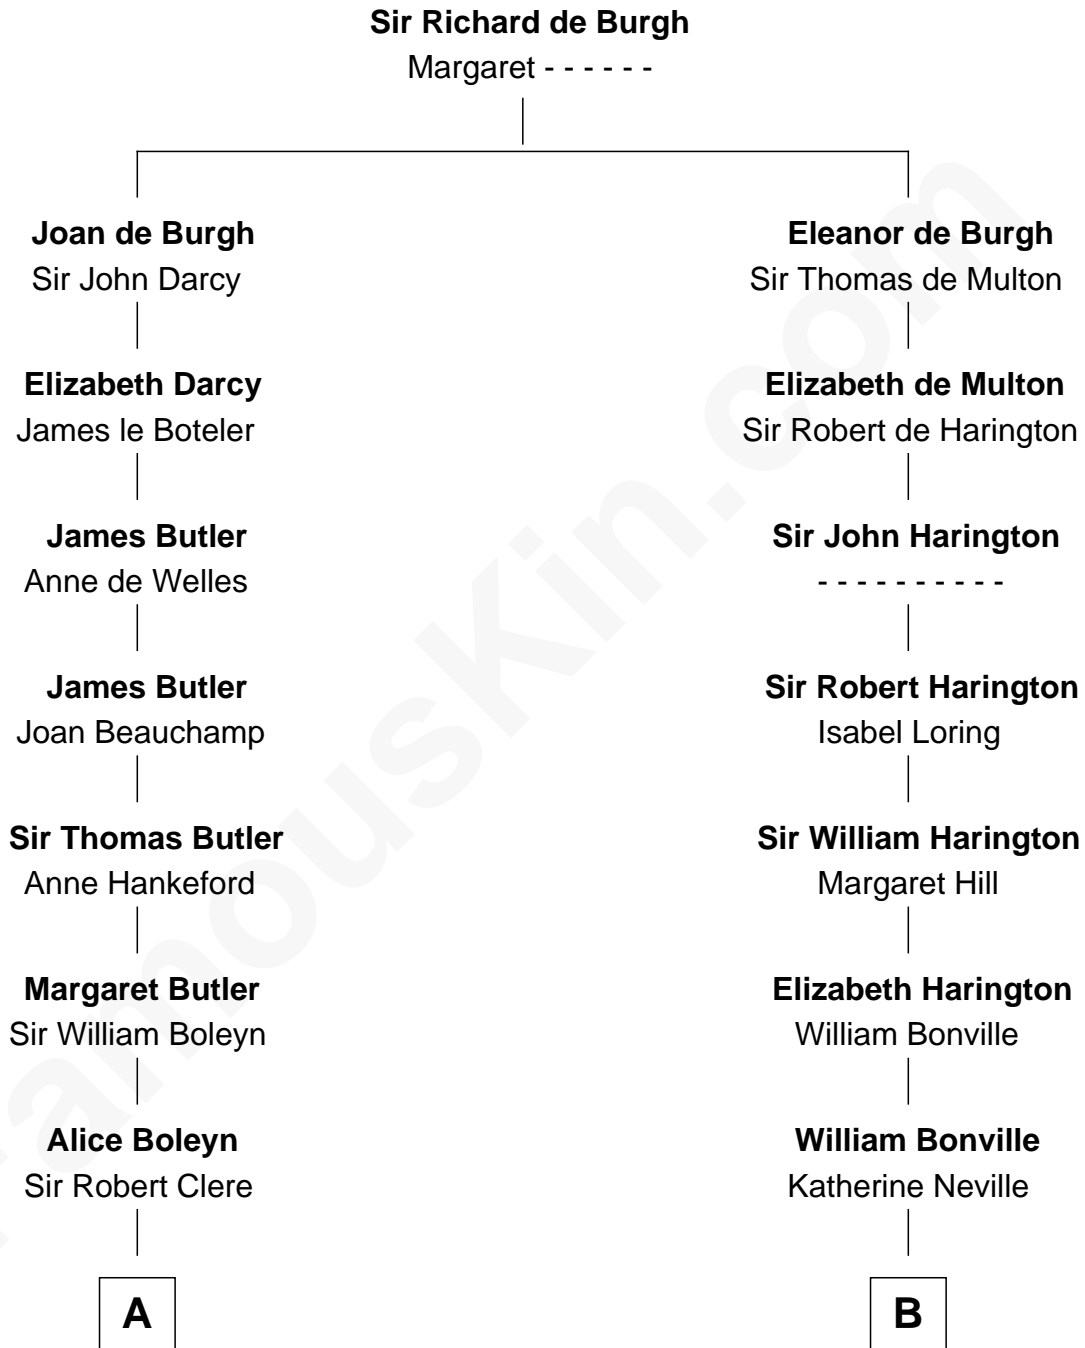

FamousKin.com

Relationship Chart of

Mamie (Doud) Eisenhower

First Lady of President Dwight Eisenhower

17th cousin 4 times removed of

Jane (Appleton) Pierce

First Lady of President Franklin Pierce

C

George Riggs

Phebe Caniff

Maria Riggs

Eli Doud

Royal Houghton Doud

Mary Cornelia Sheldon

John Sheldon Doud

Elivera Mathilda Carlson

Mamie (Doud) Eisenhower

First Lady of Dwight Eisenhower