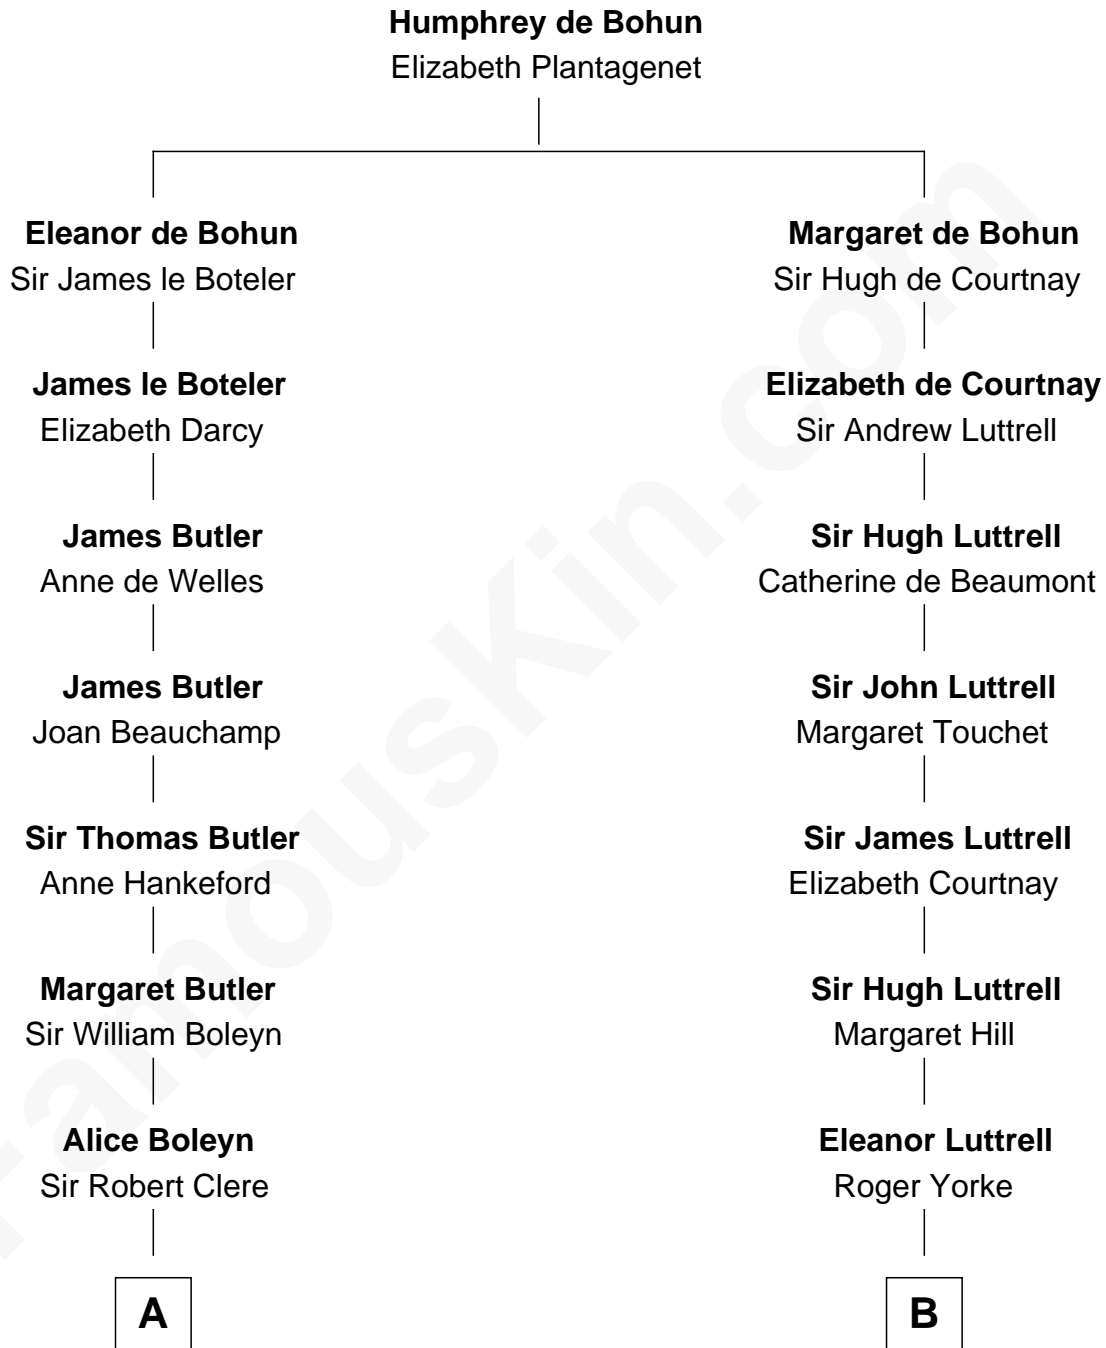

# FamousKin.com

## Relationship Chart of Mamie (Doud) Eisenhower

*First Lady of President Dwight Eisenhower*

16th cousin 5 times removed of

## Jane (Appleton) Pierce

*First Lady of President Franklin Pierce*

FamousKin.com