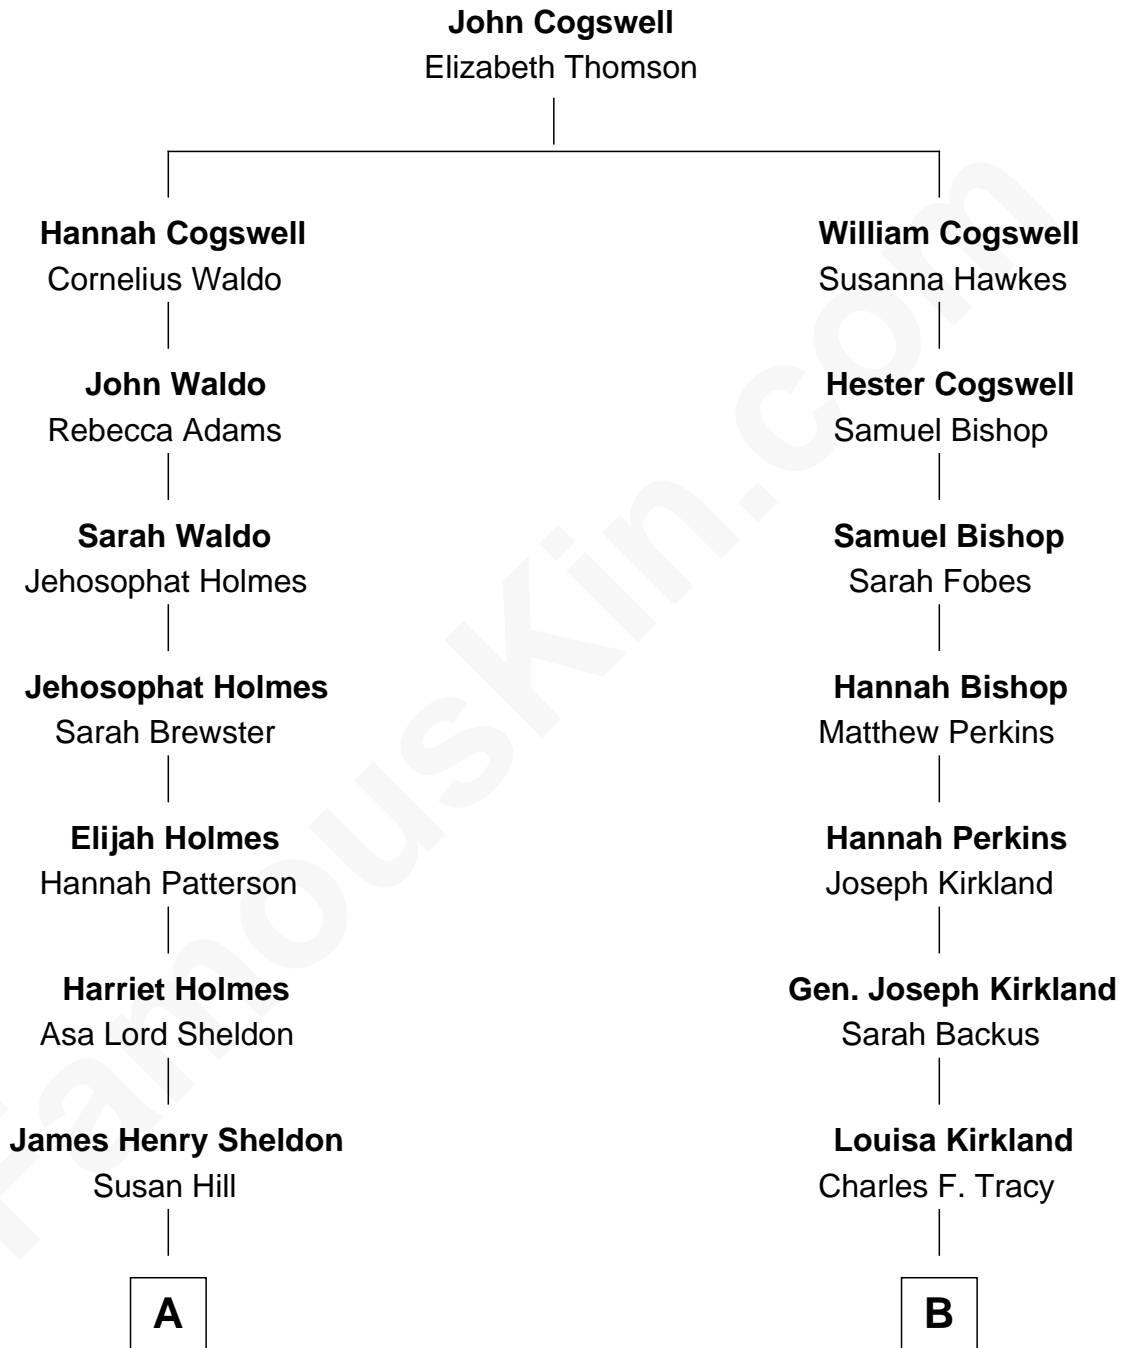

**FamousKin.com**  
**Relationship Chart of**  
**Mamie (Doud) Eisenhower**

*First Lady of President Dwight Eisenhower*

9th cousin of

**Henry Sturgis Morgan**

*Co-Founder of Morgan Stanley*

**A**

**Mary Cornelia Sheldon**

Royal Houghton Doud

**John Sheldon Doud**

Elivera Mathilda Carlson

**Mamie (Doud) Eisenhower**

*First Lady of Dwight Eisenhower*

**B**

**Frances Louisa Tracy**

John Pierpont Morgan

**John Pierpont Morgan**

Jane Norton Grew

**Henry Sturgis Morgan**

*Co-Founder of Morgan Stanley*

FamousKin.com