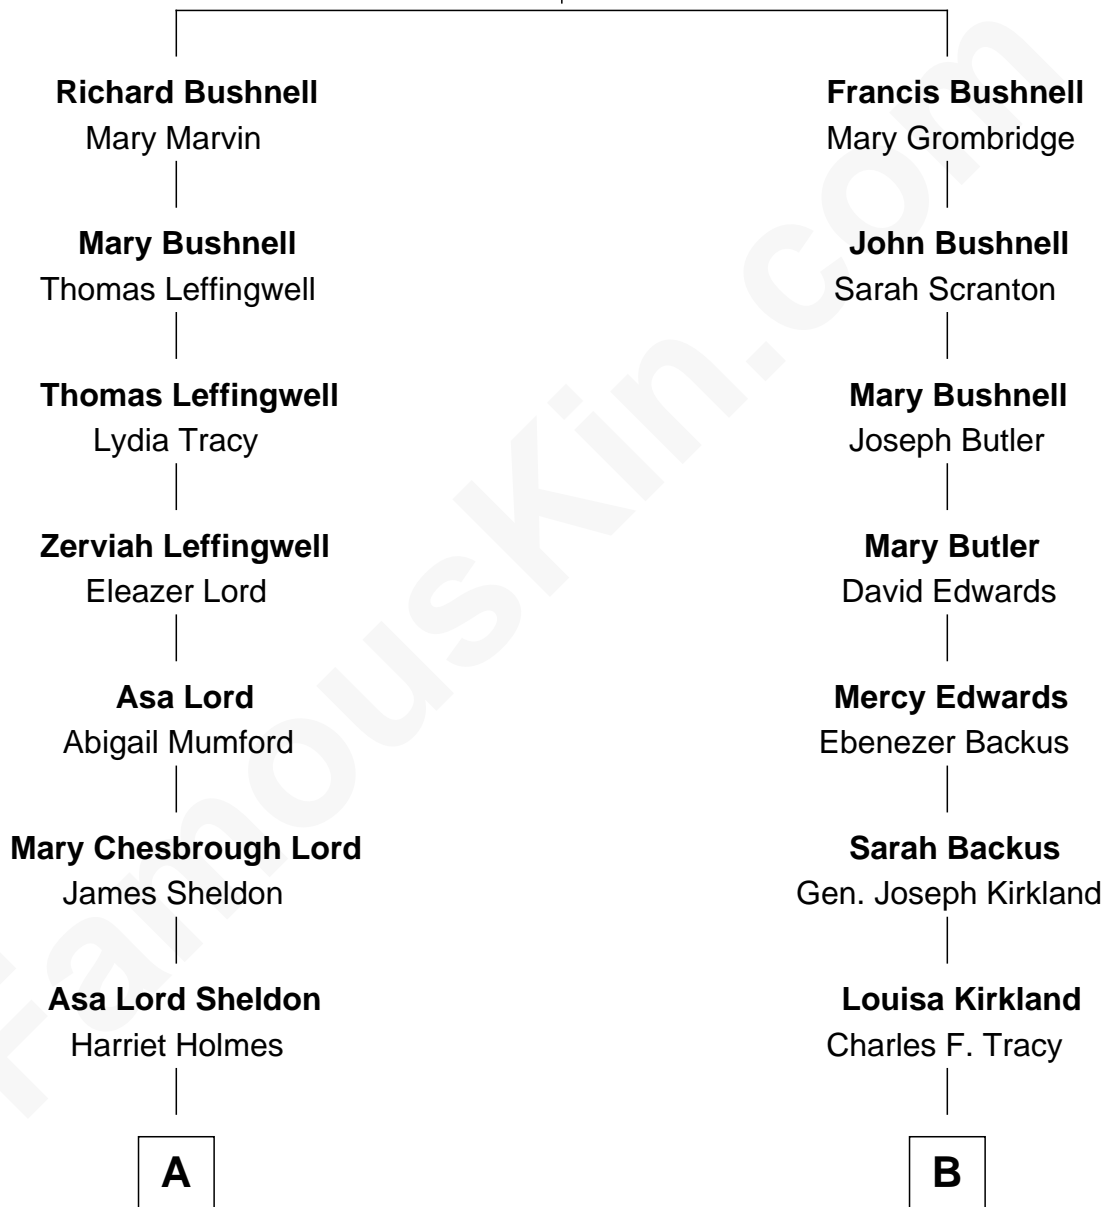

FamousKin.com

Relationship Chart of Mamie (Doud) Eisenhower

First Lady of President Dwight Eisenhower

9th cousin 1 time removed of

Henry Sturgis Morgan

Co-Founder of Morgan Stanley

Francis Bushnell

Ferris Quenell

A

James Henry Sheldon

Susan Hill

Mary Cornelia Sheldon

Royal Houghton Doud

John Sheldon Doud

Elivera Mathilda Carlson

Mamie (Doud) Eisenhower

First Lady of Dwight Eisenhower

B

Frances Louisa Tracy

John Pierpont Morgan

John Pierpont Morgan

Jane Norton Grew

Henry Sturgis Morgan

Co-Founder of Morgan Stanley