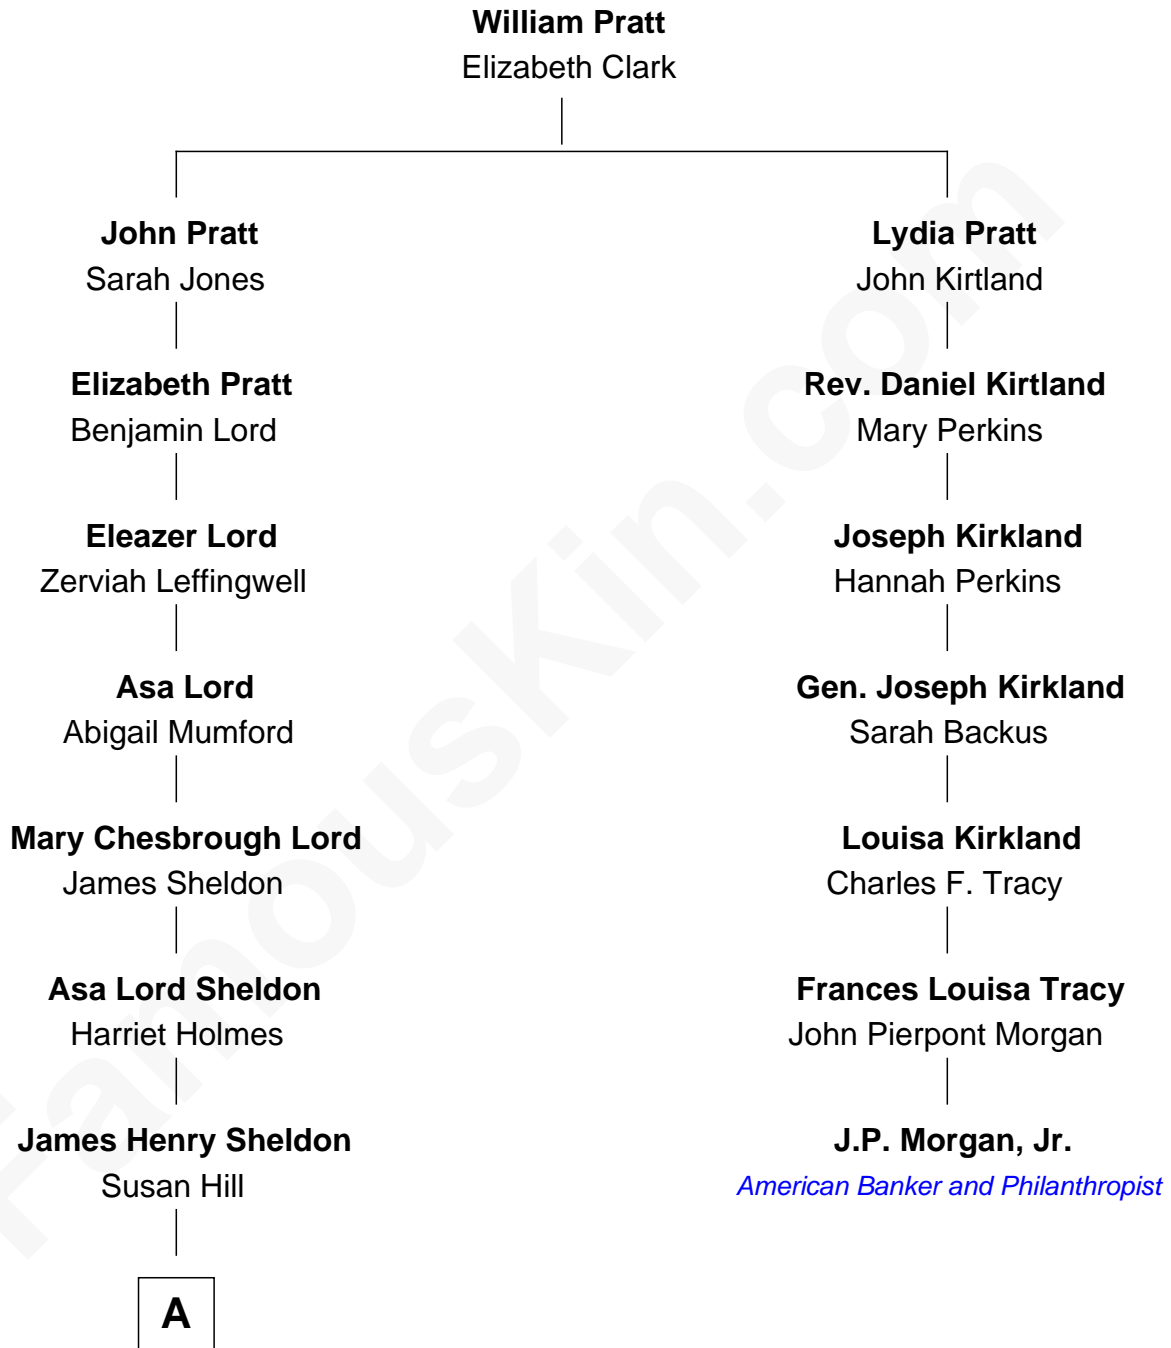

# FamousKin.com

## Relationship Chart of Mamie (Doud) Eisenhower

*First Lady of President Dwight Eisenhower*

6th cousin 3 times removed of

**J.P. Morgan, Jr.**

*American Banker and Philanthropist*

A

—  
**Mary Cornelia Sheldon**

Royal Houghton Doud

—  
**John Sheldon Doud**

Elivera Mathilda Carlson

—  
**Mamie (Doud) Eisenhower**

*First Lady of Dwight Eisenhower*

FamousKin.com