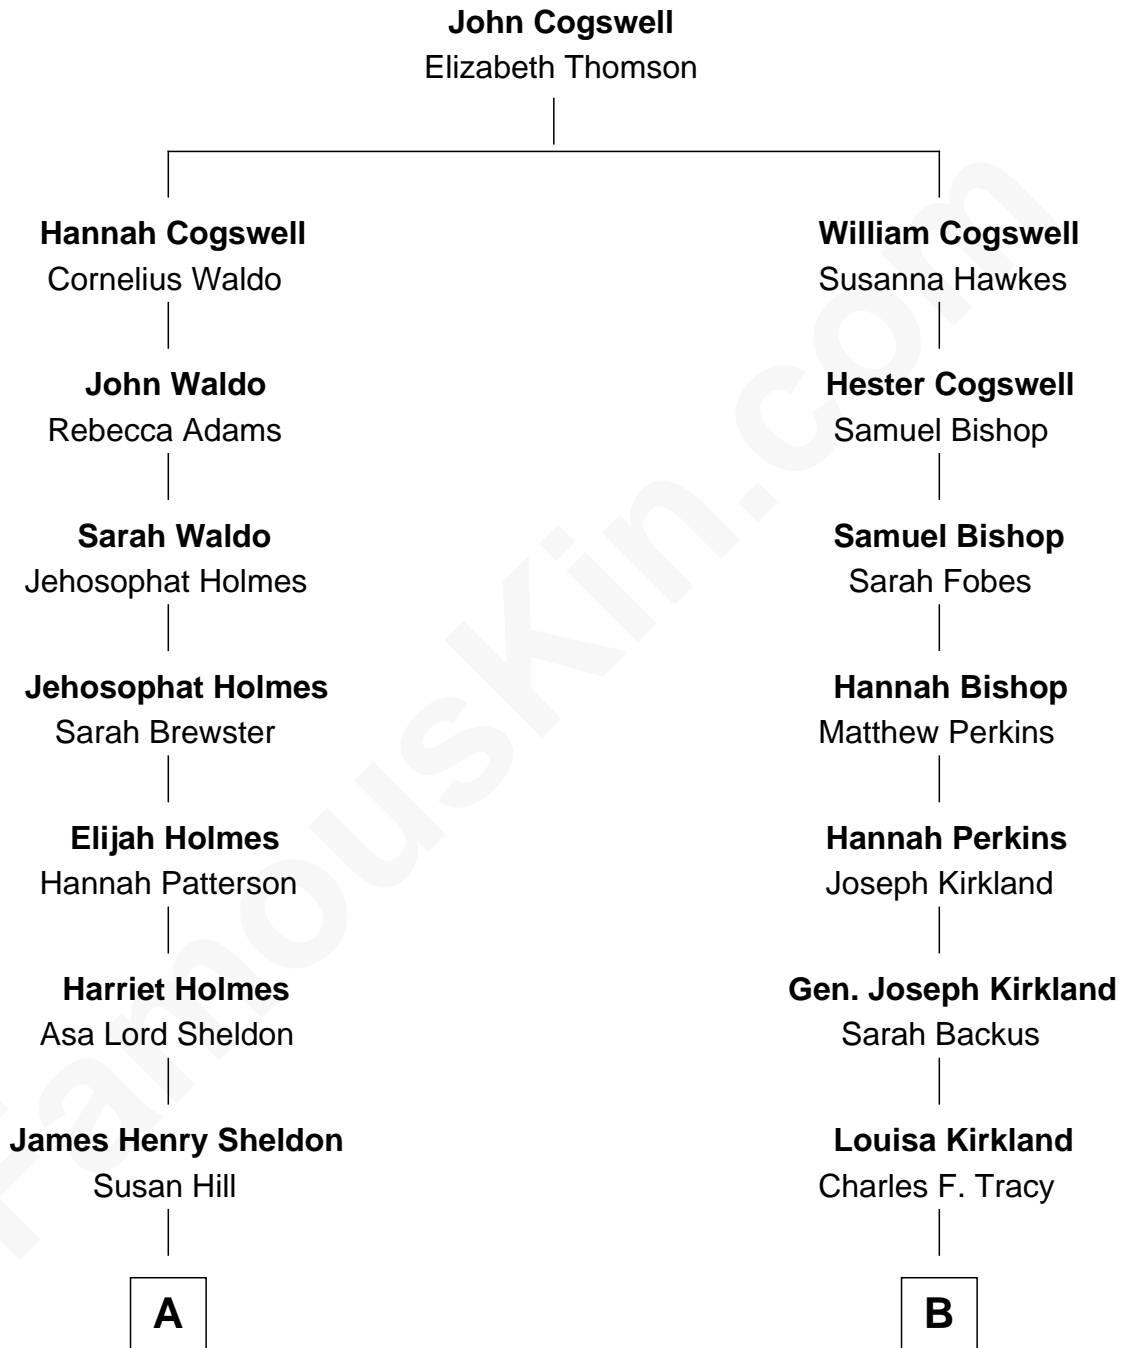

FamousKin.com

Relationship Chart of Mamie (Doud) Eisenhower

First Lady of President Dwight Eisenhower

8th cousin 1 time removed of

J.P. Morgan, Jr.

American Banker and Philanthropist

A

Mary Cornelia Sheldon

Royal Houghton Doud

John Sheldon Doud

Elivera Mathilda Carlson

Mamie (Doud) Eisenhower

First Lady of Dwight Eisenhower

B

Frances Louisa Tracy

John Pierpont Morgan