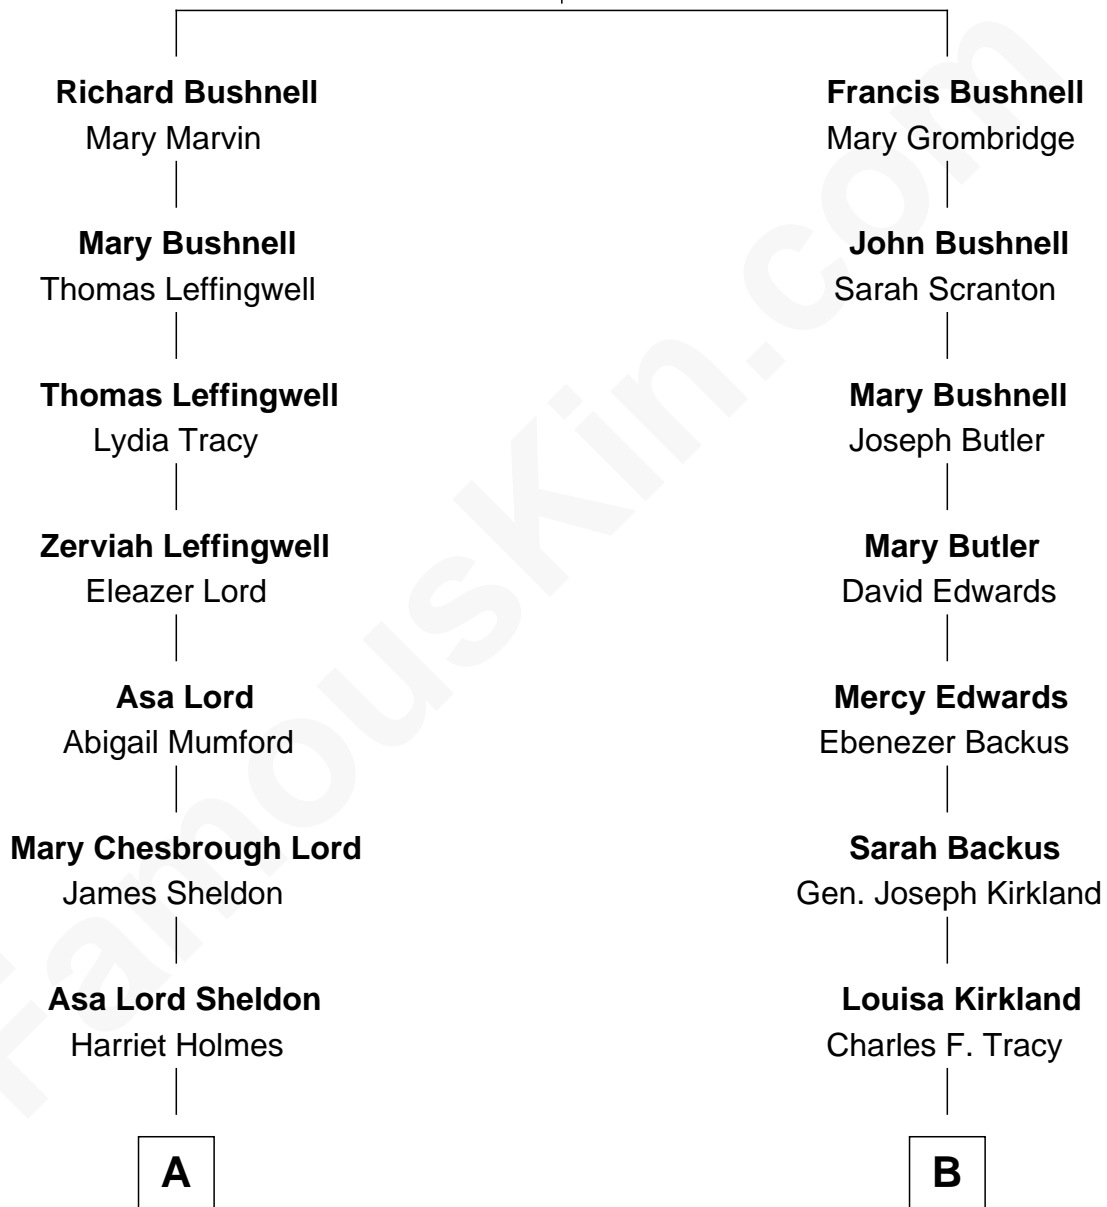

FamousKin.com

Relationship Chart of Mamie (Doud) Eisenhower

First Lady of President Dwight Eisenhower

8th cousin 2 times removed of

J.P. Morgan, Jr.

American Banker and Philanthropist

Francis Bushnell

Ferris Quenell

FamousKin.com