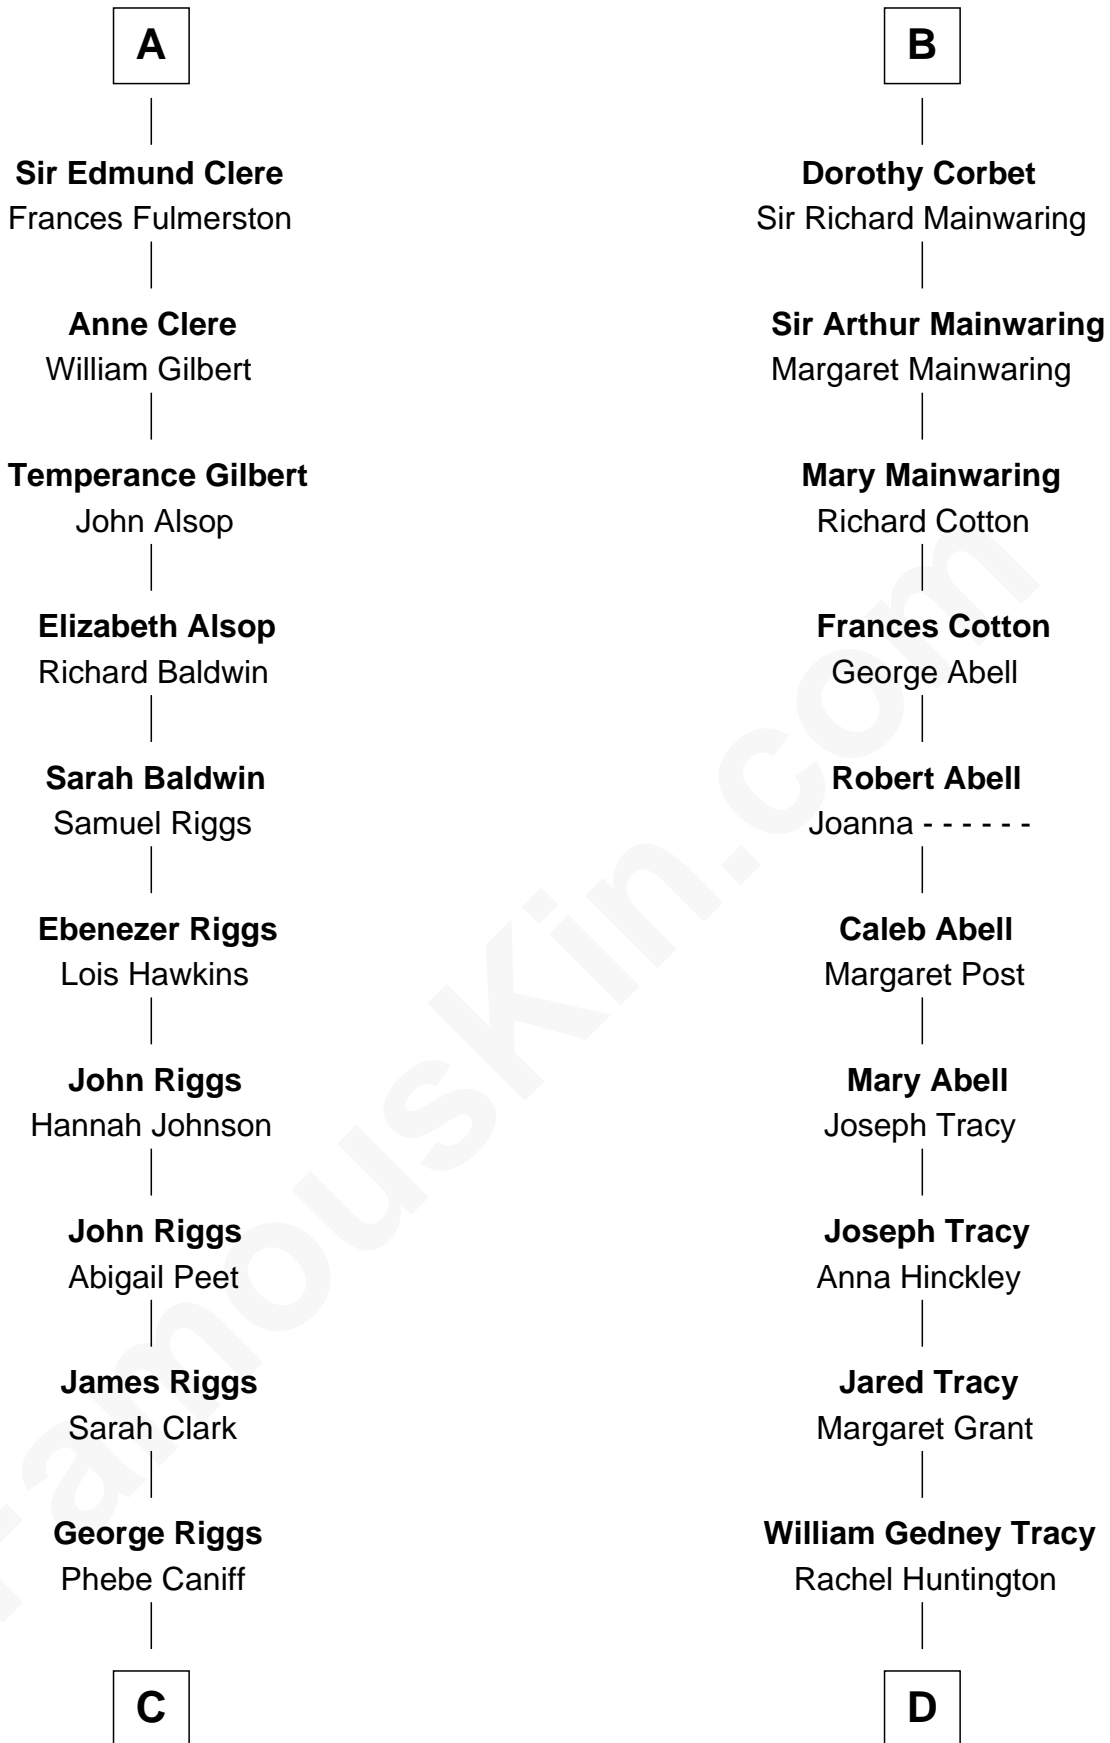

FamousKin.com

Relationship Chart of Mamie (Doud) Eisenhower

First Lady of President Dwight Eisenhower

19th cousin 1 time removed of

J.P. Morgan, Jr.

American Banker and Philanthropist

C

Maria Riggs
Eli Doud

Royal Houghton Doud
Mary Cornelia Sheldon

John Sheldon Doud
Elivera Mathilda Carlson

Mamie (Doud) Eisenhower
First Lady of Dwight Eisenhower

D

Charles F. Tracy
Louisa Kirkland

Frances Louisa Tracy
John Pierpont Morgan