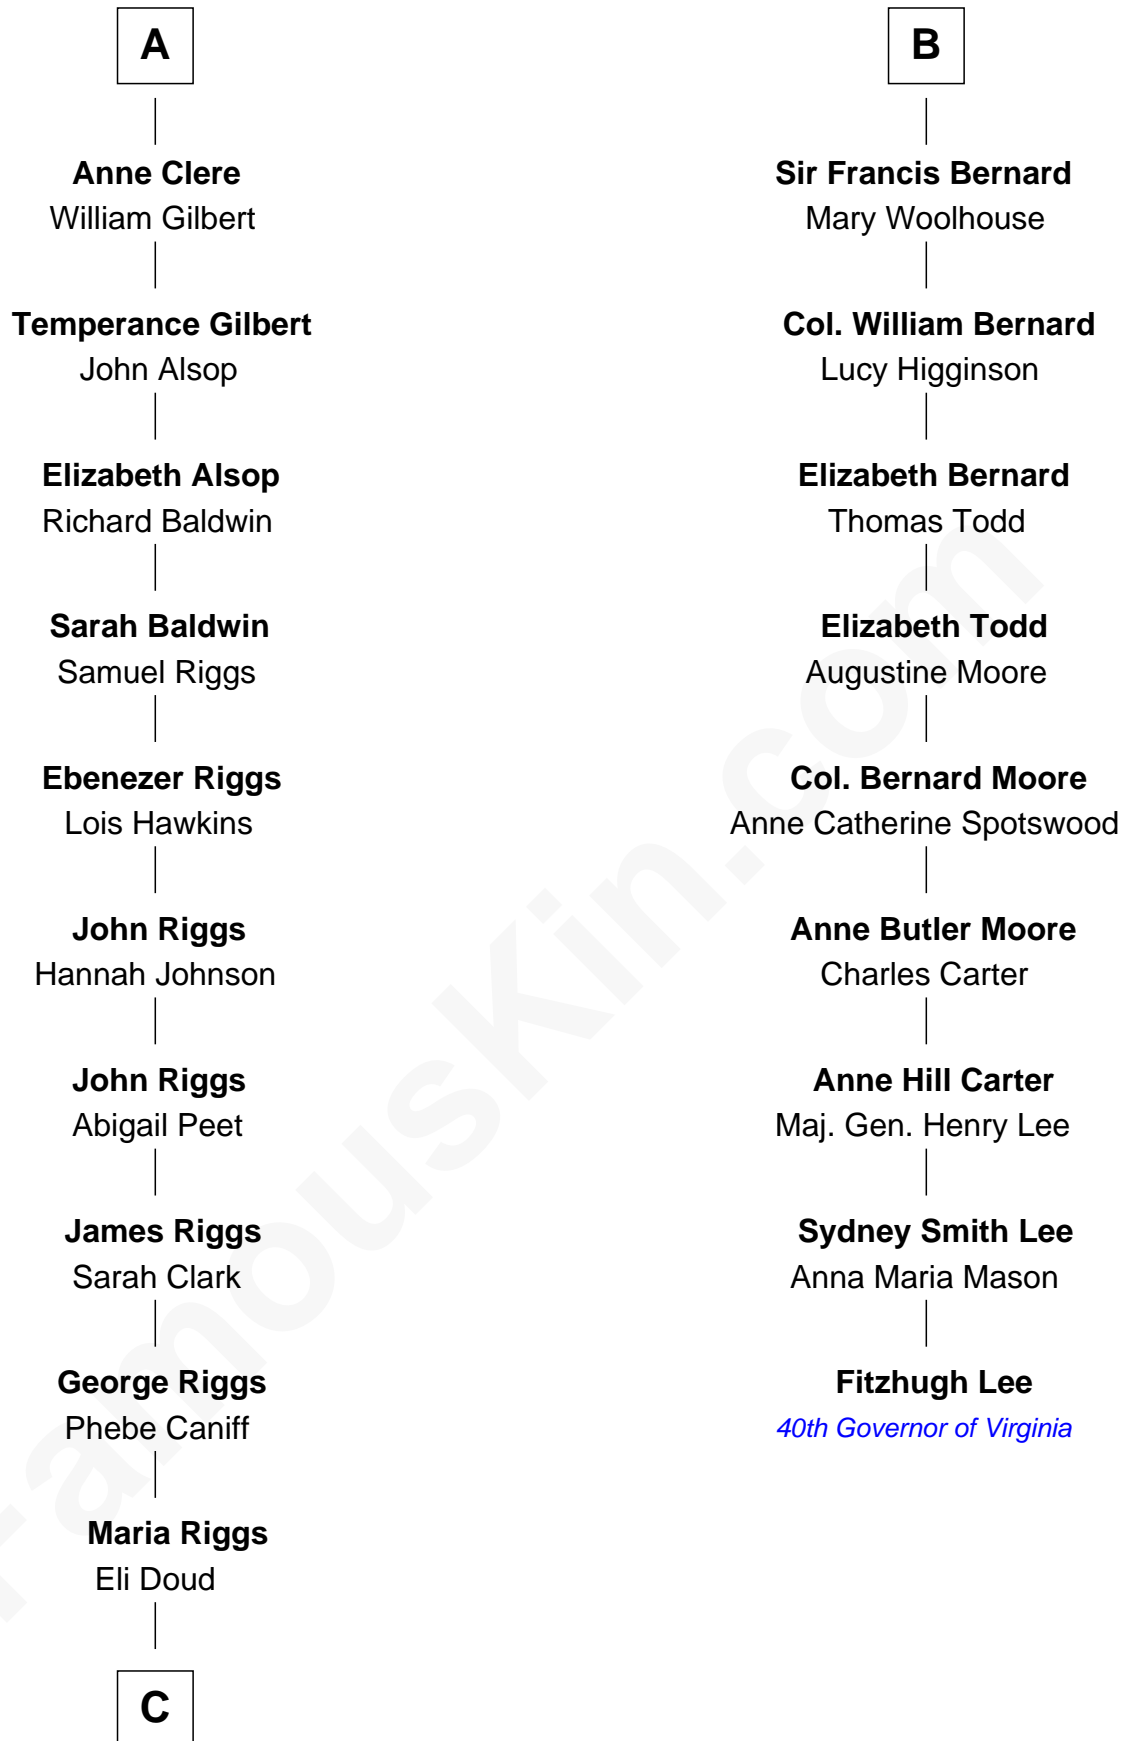

FamousKin.com

Relationship Chart of Mamie (Doud) Eisenhower

First Lady of President Dwight Eisenhower

15th cousin 4 times removed of

Fitzhugh Lee

40th Governor of Virginia

Sir Hugh de Stafford
Philippa de Beauchamp

Katherine de Stafford

Michael de la Pole

Isabel de la Pole

Thomas Morley

Elizabeth Morley

Sir John Arundell

Anne Arundell

Sir James Tyrrell

Margaret Daundelyn

John Bernard

Cecily Muscote

Francis Bernard

Alice Hazlewood

B

C

—
Royal Houghton Doud