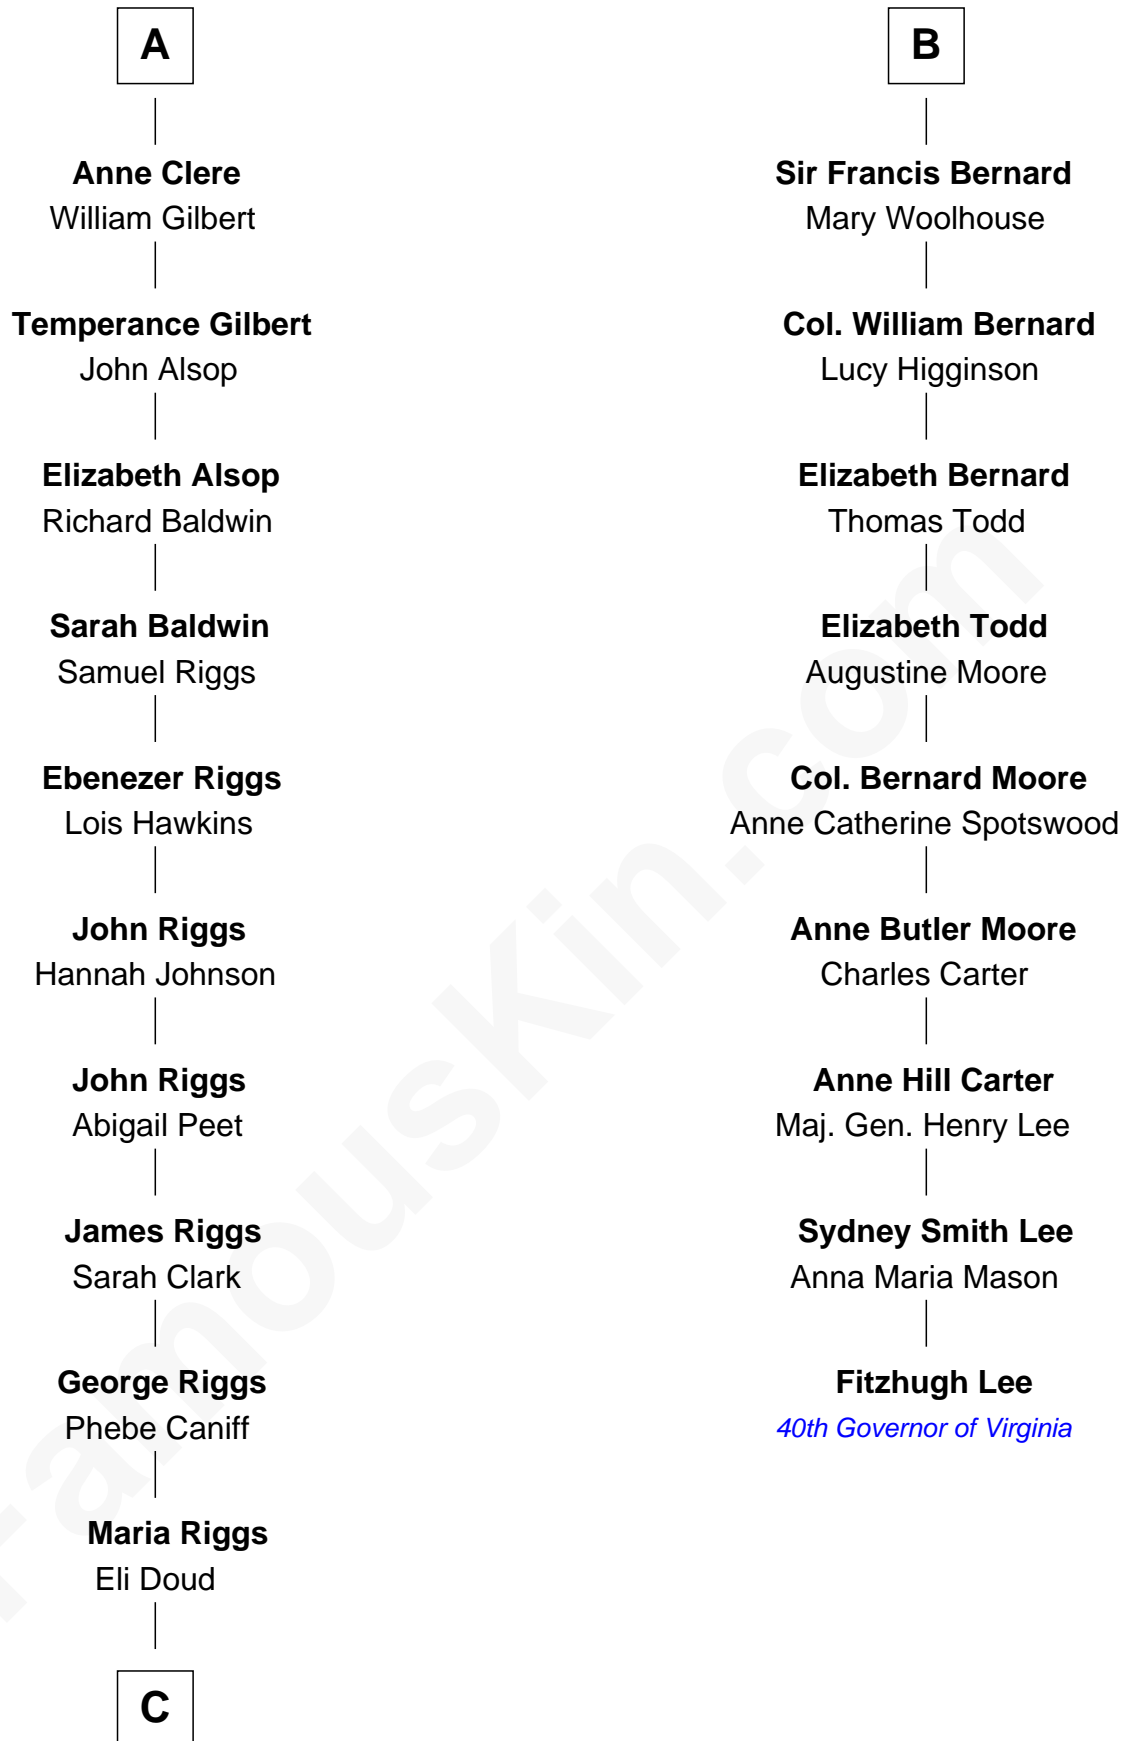

FamousKin.com

Relationship Chart of Mamie (Doud) Eisenhower

First Lady of President Dwight Eisenhower

15th cousin 4 times removed of

Fitzhugh Lee

40th Governor of Virginia

John de Welles

Maud de Roos

Anne de Welles

James Butler

James Butler

Joan Beauchamp

Sir Thomas Butler

Anne Hankeford

Margaret Butler

Sir William Boleyn

Stephen le Scrope

John le Scrope

Elizabeth Chaworth

Elizabeth le Scrope

Sir Henry le Scrope

Margaret Scrope

John Bernard

John Bernard

Margaret Daundelyn

John Bernard

Cecily Muscote

Francis Bernard

Alice Hazlewood

B

C

—
Royal Houghton Doud