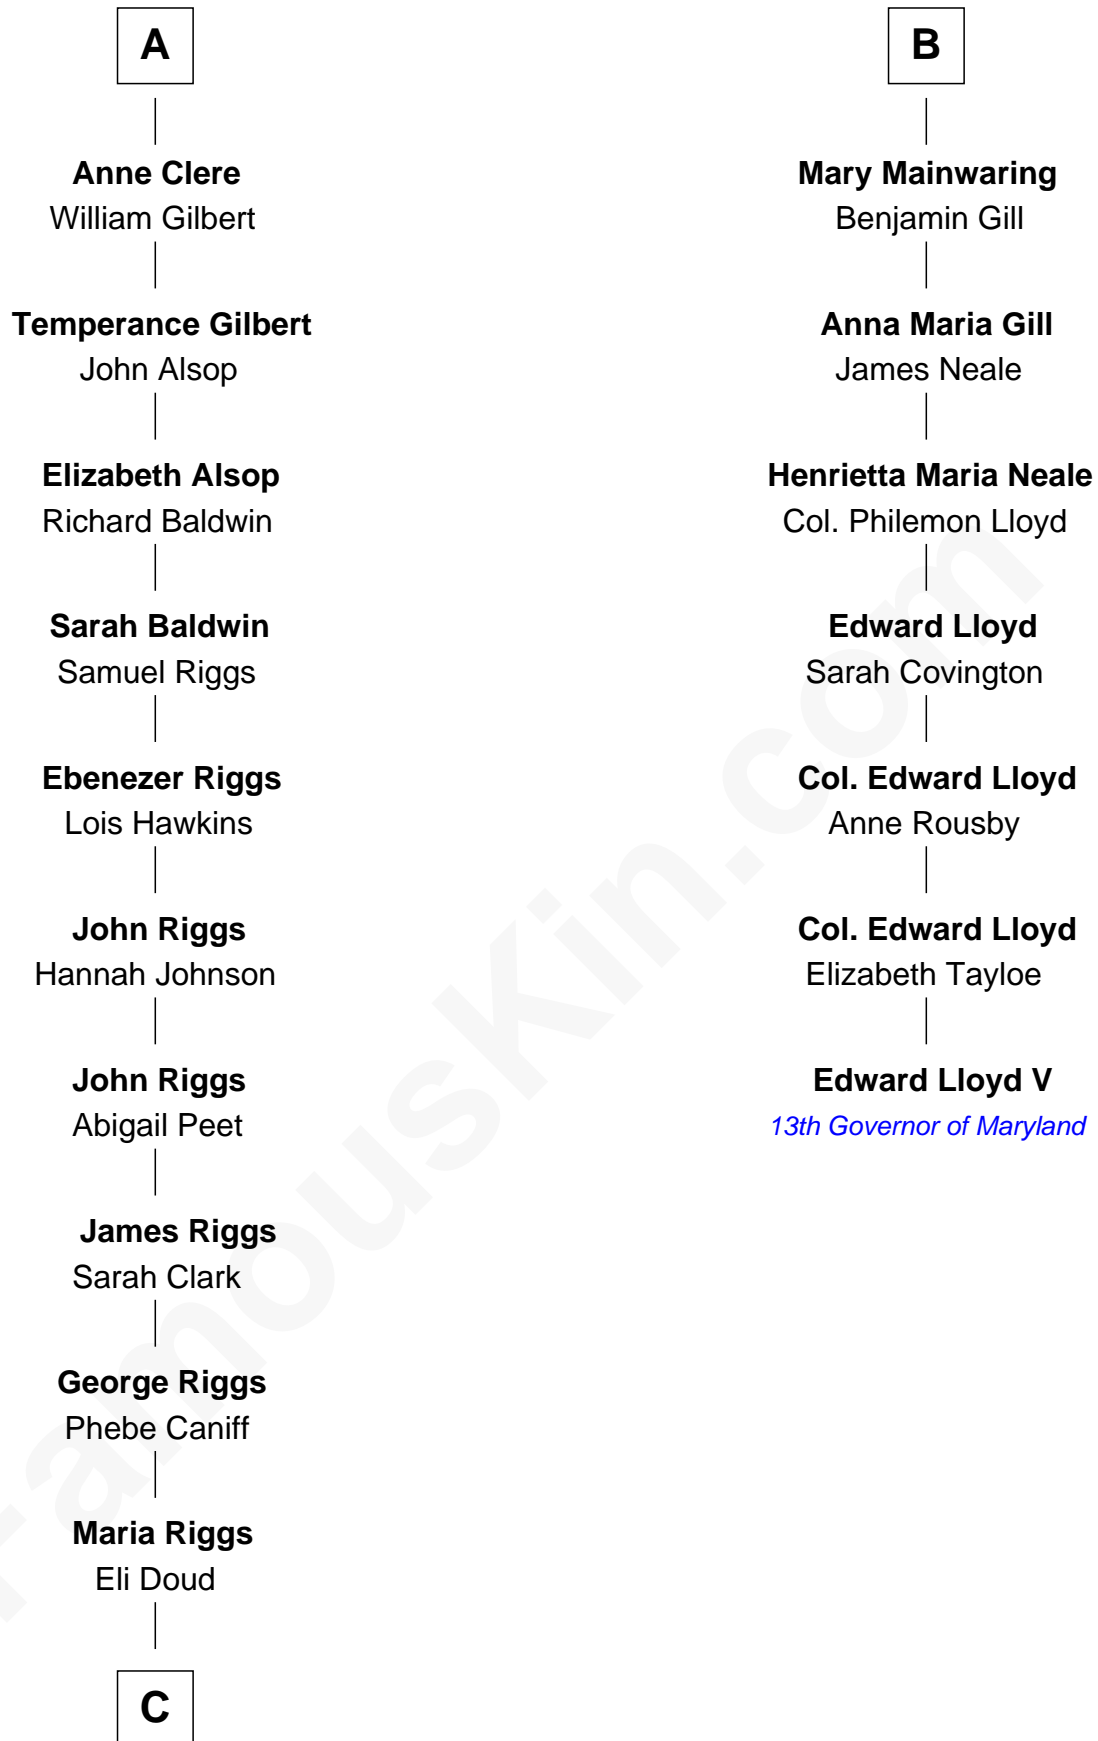

FamousKin.com

Relationship Chart of Mamie (Doud) Eisenhower

First Lady of President Dwight Eisenhower

13th cousin 6 times removed of

Edward Lloyd V

13th Governor of Maryland

Sir Richard Fitzalan

Elizabeth de Bohun

C

—
Royal Houghton Doud

Mary Cornelia Sheldon

—
John Sheldon Doud

Elivera Mathilda Carlson

—
Mamie (Doud) Eisenhower

First Lady of Dwight Eisenhower

FamousKin.com