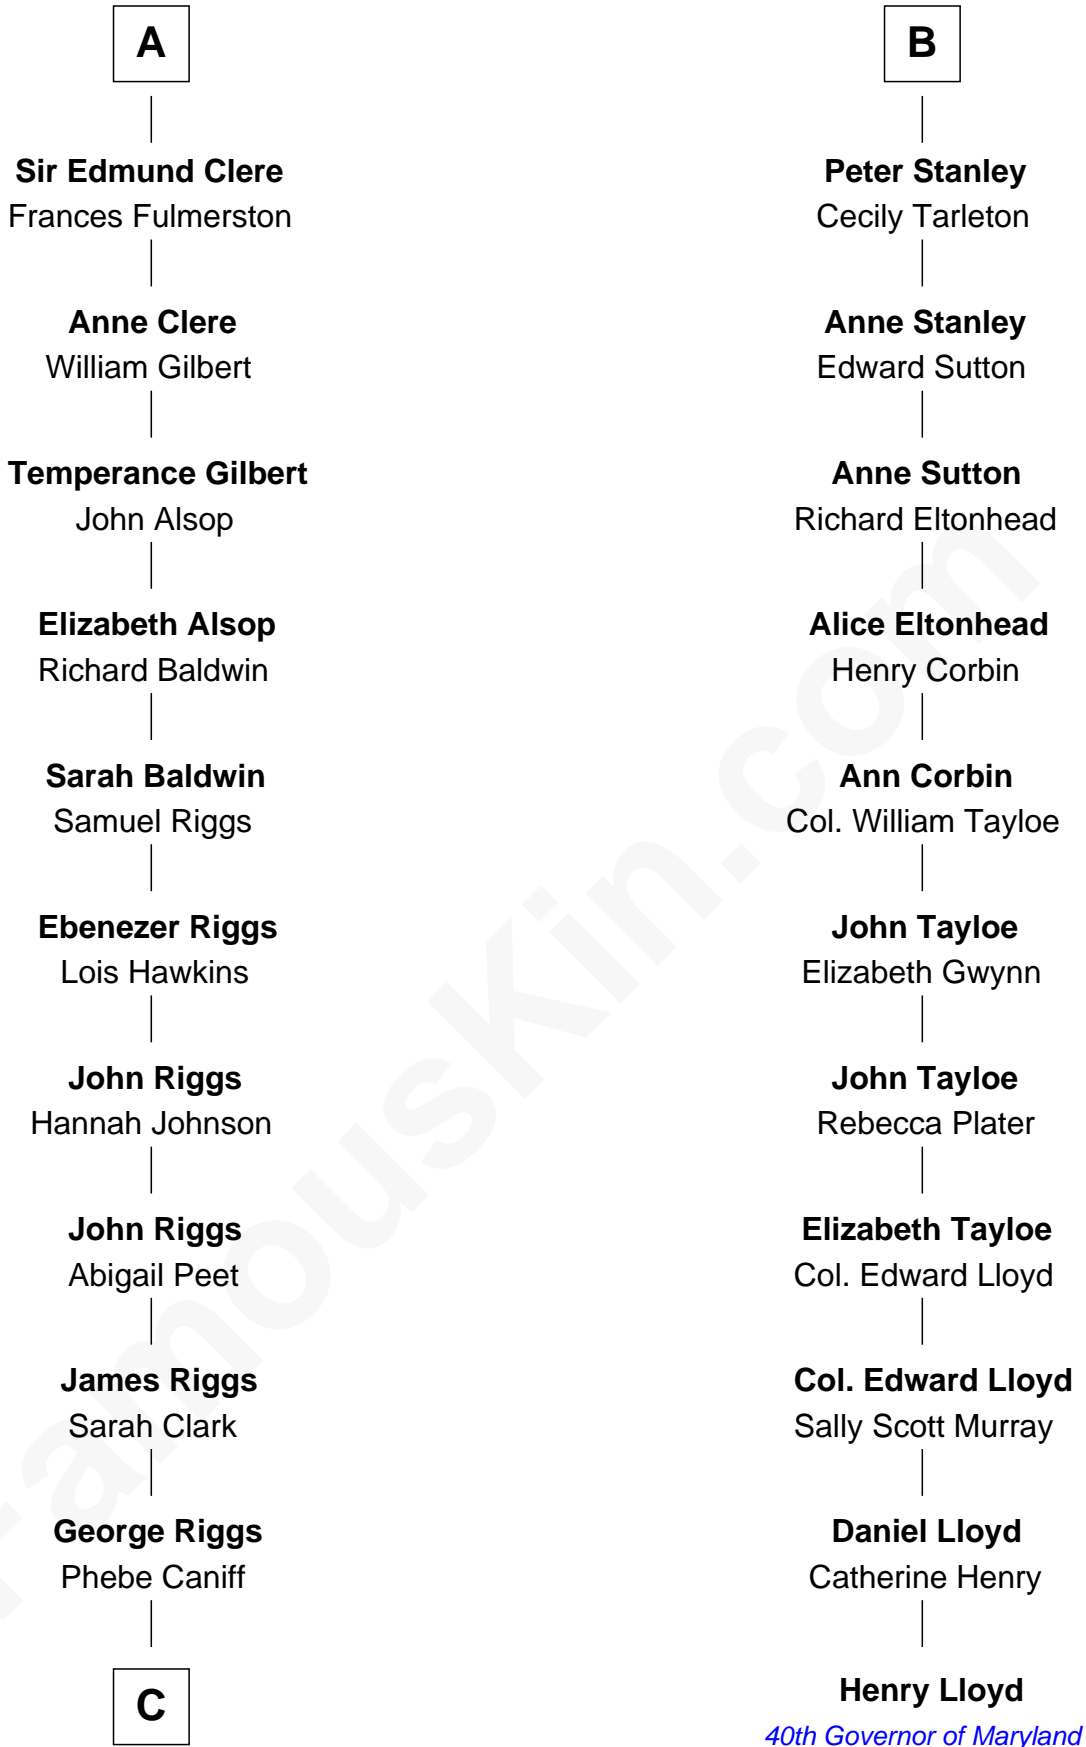

## Relationship Chart of Mamie (Doud) Eisenhower

*First Lady of President Dwight Eisenhower*

17th cousin 3 times removed of

**Henry Lloyd**

*40th Governor of Maryland*

**Ralph de Stafford**

*with wife*  
*Margaret de Audley*

**Isabel de la Pole**  
Thomas Morley

**Maud de Swinnerton**  
Sir John Savage

**Elizabeth Morley**  
Sir John Arundell

**Mary Savage**  
William Stanley

**Anne Arundell**  
Sir James Tyrrell

**William Stanley**  
Alice Hoghton

**Sir Thomas Tyrrell**  
Margaret Willoughby

**Sir William Stanley**  
Agnes Grosvenor

**Anne Tyrrell**  
Sir John Clere

**Sir William Stanley**  
Anne Harington

**A**

**B**

**C**

—  
**Maria Riggs**

Eli Doud

—  
**Royal Houghton Doud**

Mary Cornelia Sheldon

—  
**John Sheldon Doud**

Elivera Mathilda Carlson

—  
**Mamie (Doud) Eisenhower**

*First Lady of Dwight Eisenhower*

FamousKin.com