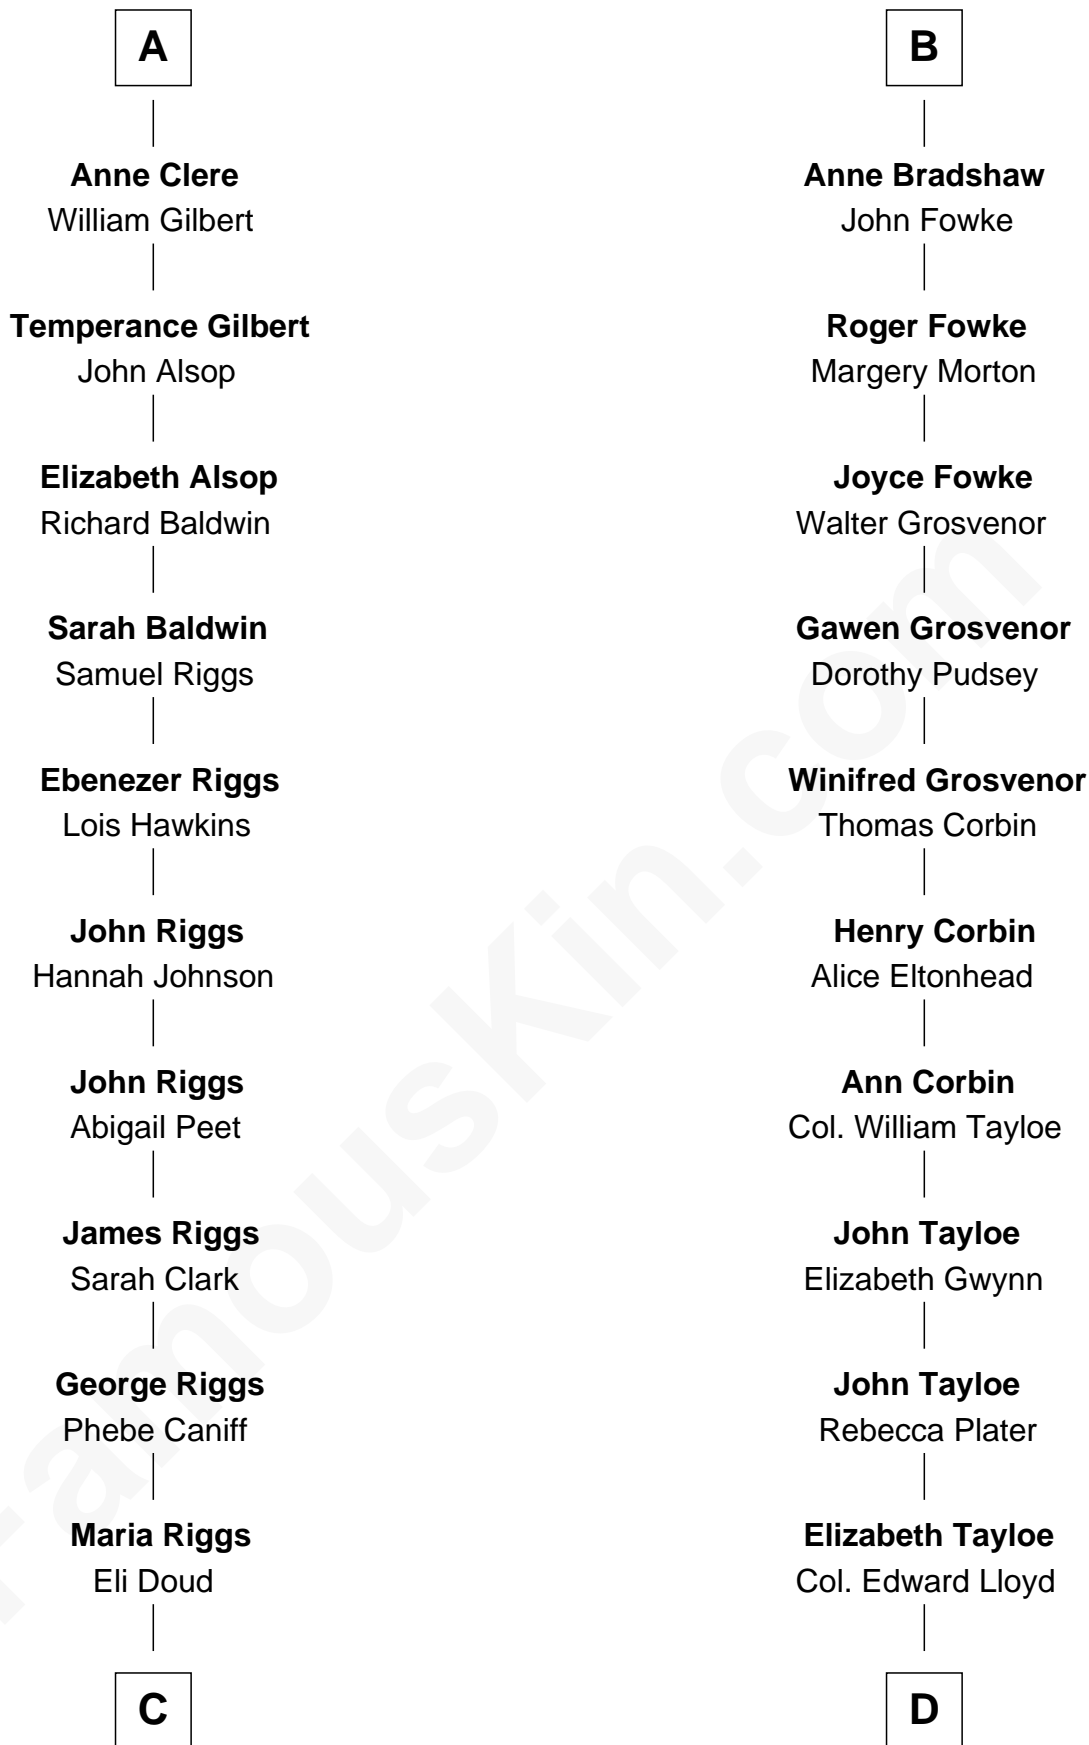

FamousKin.com

Relationship Chart of

Mamie (Doud) Eisenhower

First Lady of President Dwight Eisenhower

19th cousin of

Henry Lloyd

40th Governor of Maryland

John de Welles

Maud de Roos

C

Royal Houghton Doud
Mary Cornelia Sheldon

John Sheldon Doud
Elivera Mathilda Carlson

Mamie (Doud) Eisenhower
First Lady of Dwight Eisenhower

D

Col. Edward Lloyd
Sally Scott Murray

Daniel Lloyd
Catherine Henry