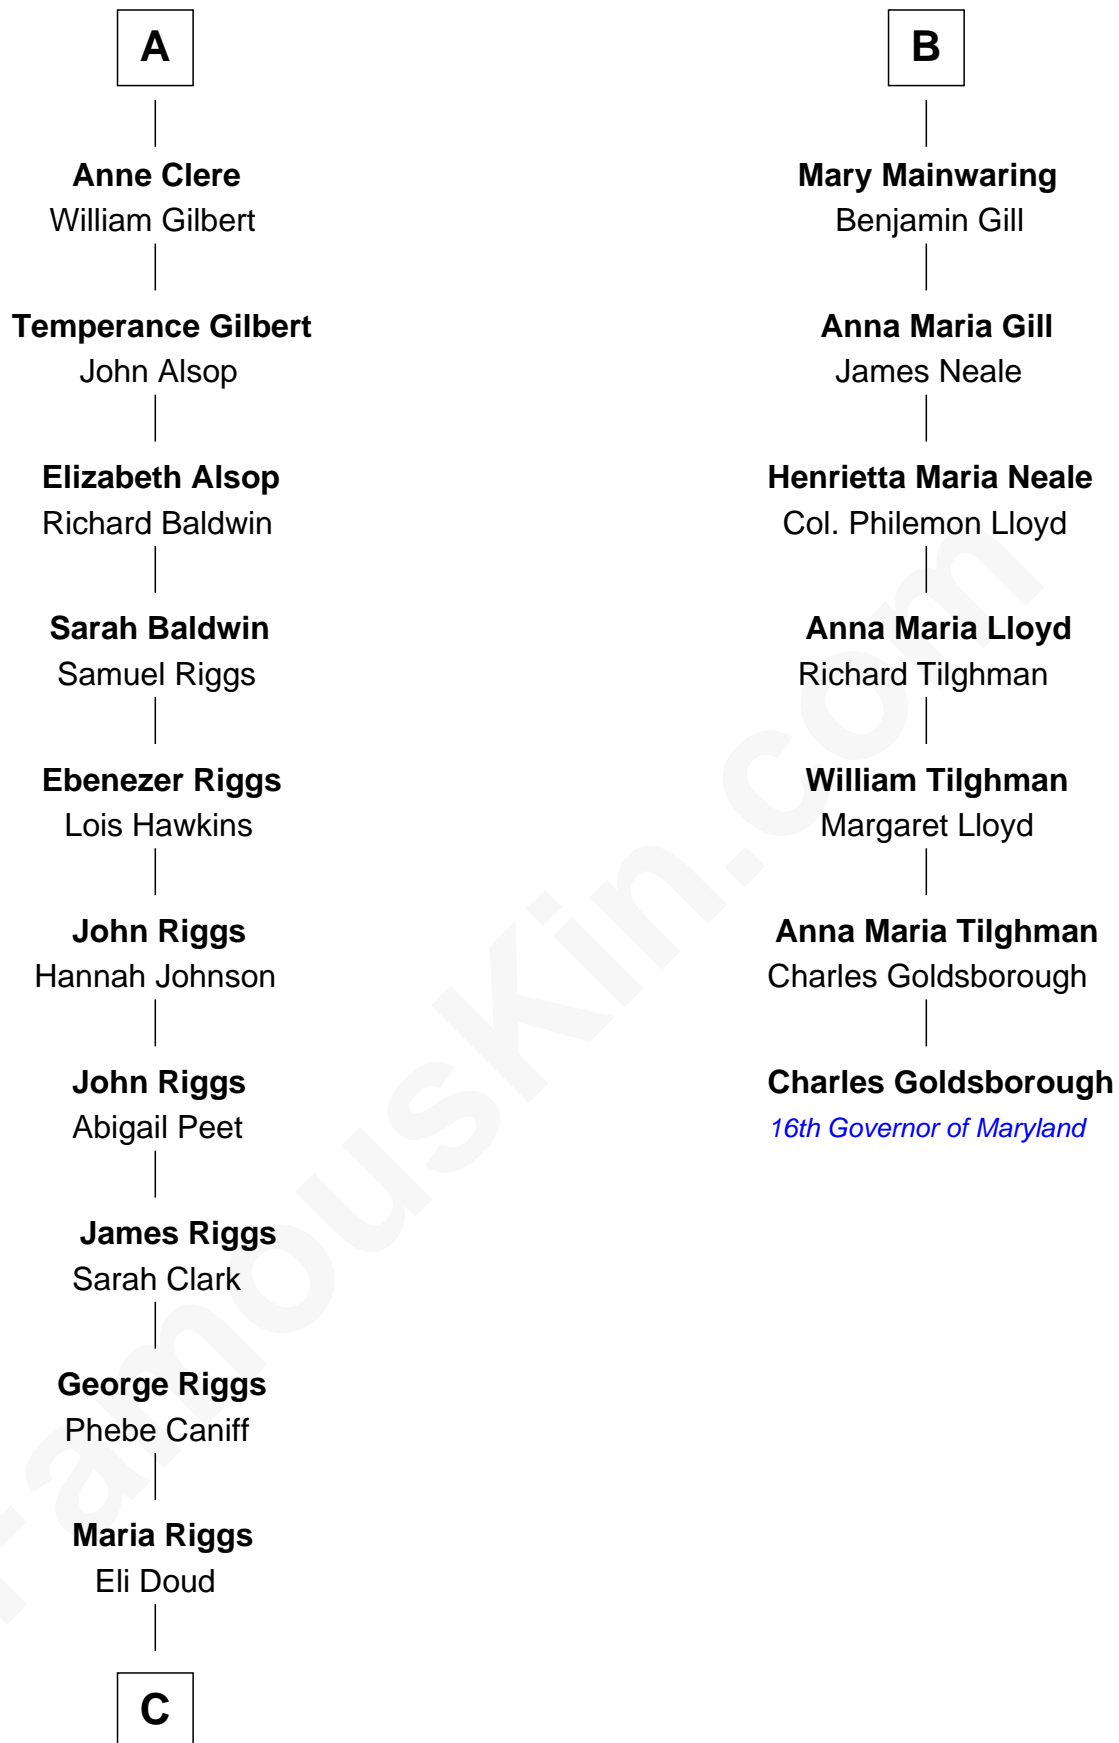

FamousKin.com

Relationship Chart of Mamie (Doud) Eisenhower

First Lady of President Dwight Eisenhower

13th cousin 6 times removed of

Charles Goldsborough
16th Governor of Maryland

Sir Richard Fitzalan
Elizabeth de Bohun

C

—
Royal Houghton Doud

Mary Cornelia Sheldon

—
John Sheldon Doud

Elivera Mathilda Carlson

—
Mamie (Doud) Eisenhower

First Lady of Dwight Eisenhower

FamousKin.com