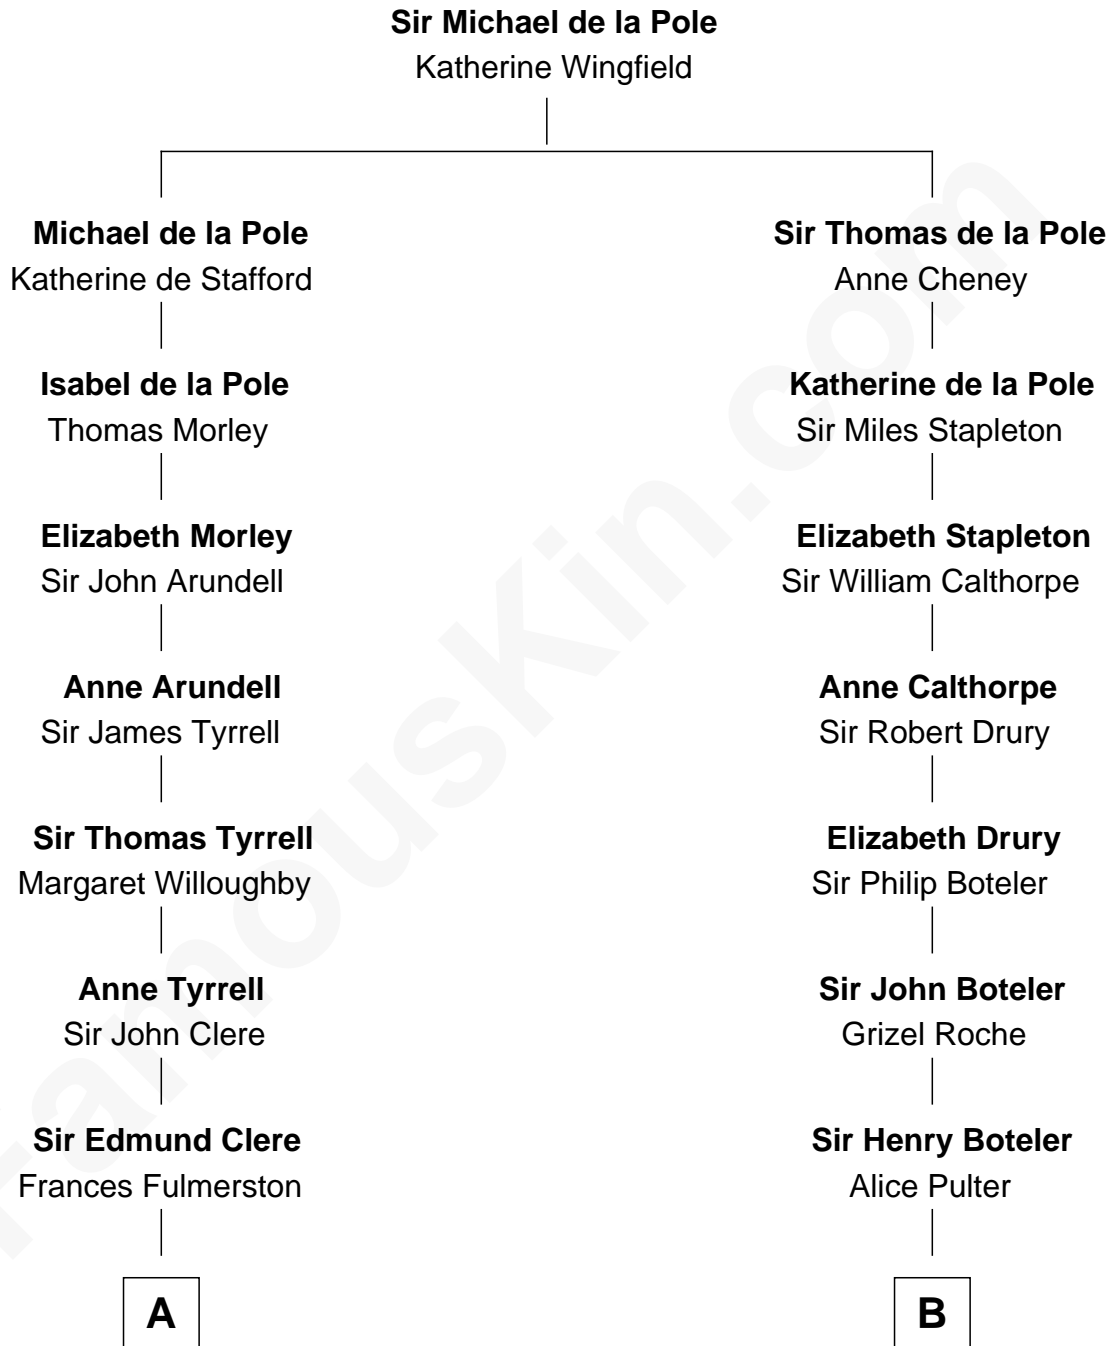

FamousKin.com

Relationship Chart of Mamie (Doud) Eisenhower

First Lady of President Dwight Eisenhower

13th cousin 6 times removed of

Charles Carnan Ridgely
15th Governor of Maryland

C

—
Royal Houghton Doud

Mary Cornelia Sheldon

—
John Sheldon Doud

Elivera Mathilda Carlson

—
Mamie (Doud) Eisenhower

First Lady of Dwight Eisenhower

FamousKin.com