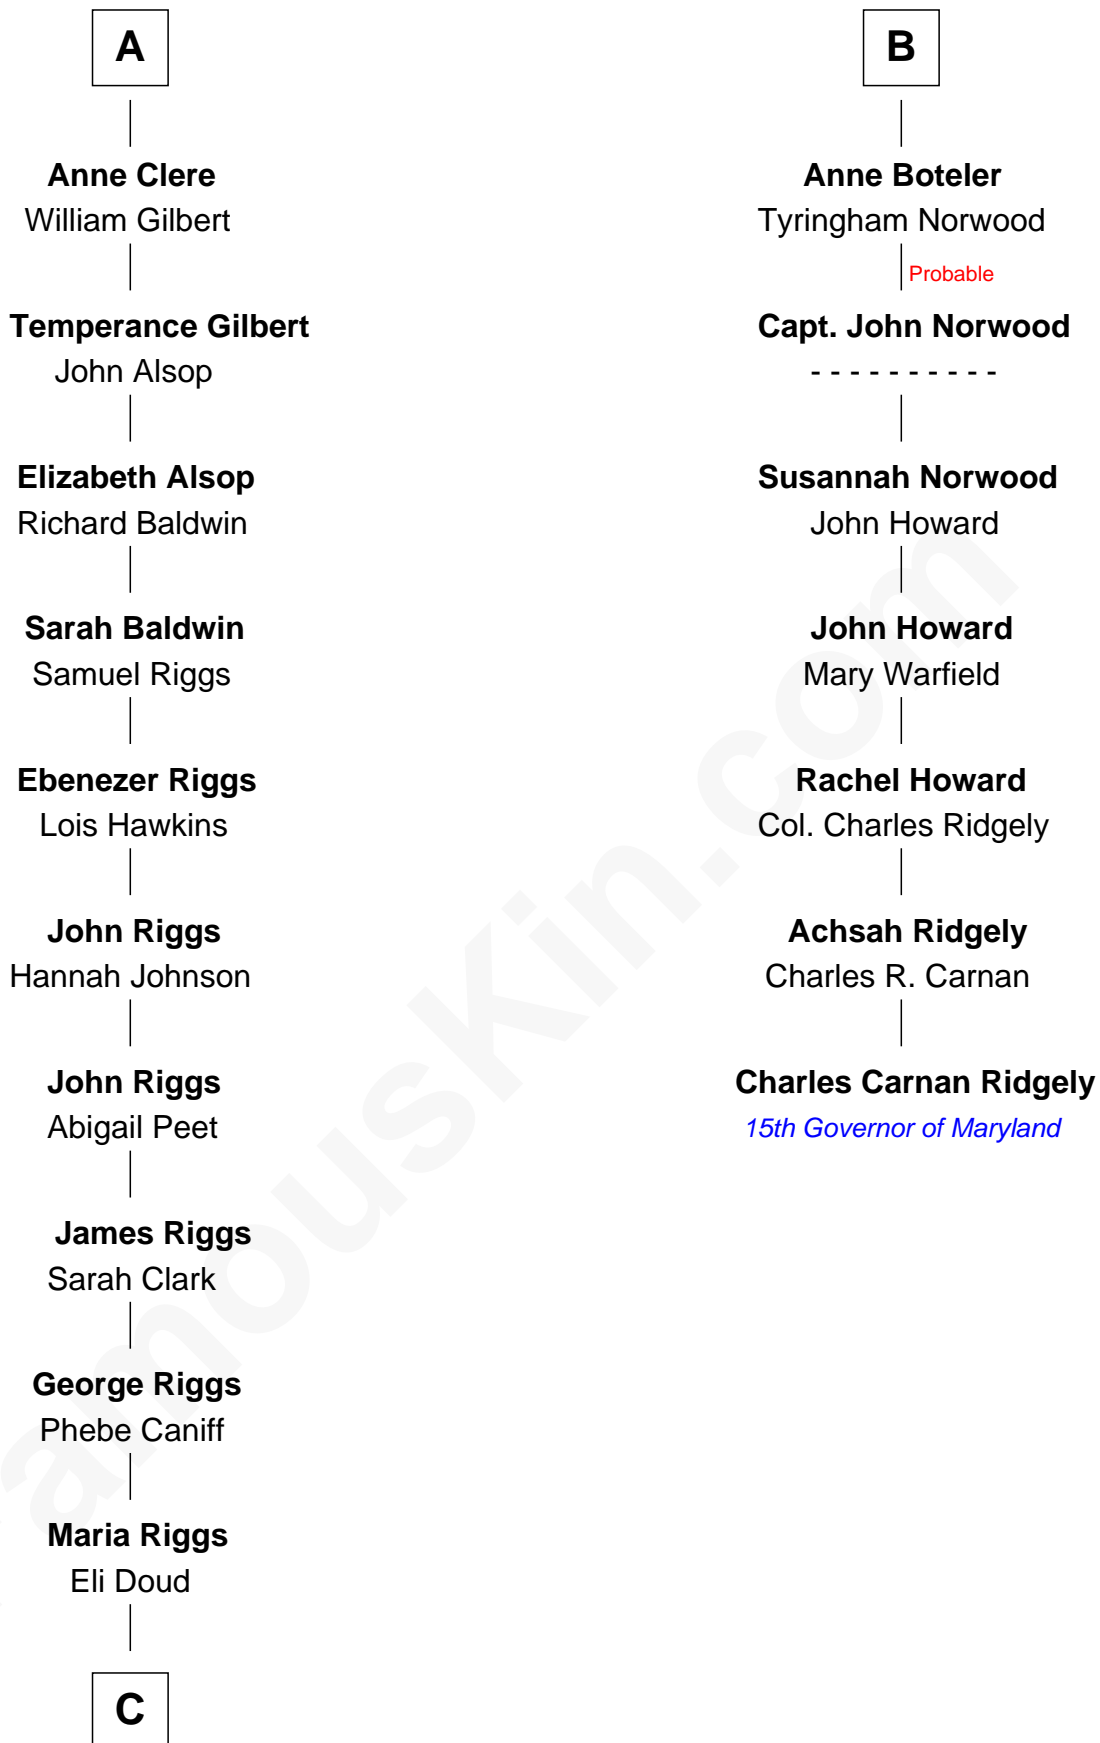

FamousKin.com

Relationship Chart of Mamie (Doud) Eisenhower

First Lady of President Dwight Eisenhower

13th cousin 6 times removed of

Charles Carnan Ridgely
15th Governor of Maryland

C

—
Royal Houghton Doud

Mary Cornelia Sheldon

—
John Sheldon Doud

Elivera Mathilda Carlson

—
Mamie (Doud) Eisenhower

First Lady of Dwight Eisenhower

FamousKin.com