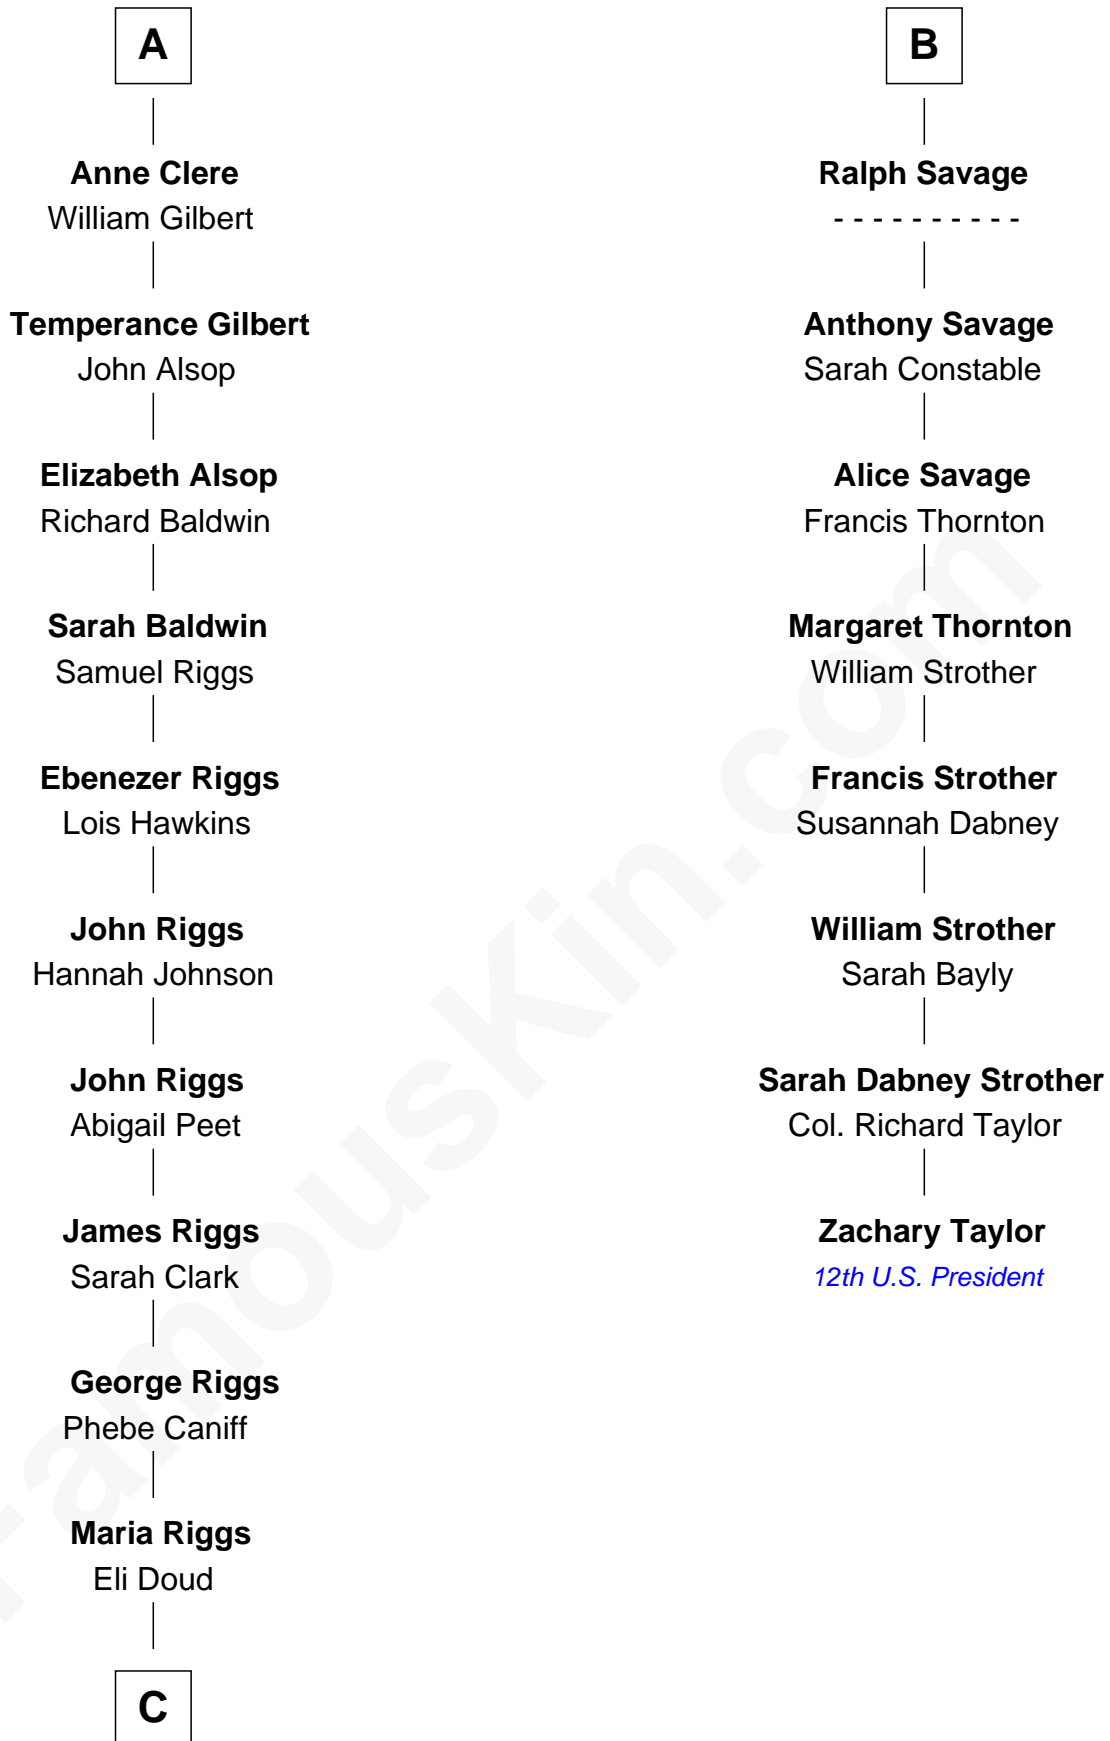

FamousKin.com

Relationship Chart of Mamie (Doud) Eisenhower

First Lady of President Dwight Eisenhower

14th cousin 5 times removed of

Zachary Taylor
12th U.S. President

Sir Richard Fitzalan
Elizabeth de Bohun

Joan Fitzalan
Sir William Beauchamp

Elizabeth Fitzalan
Sir Robert Goushill

Joan Beauchamp
James Butler

Joan Goushill
Sir Thomas Stanley

Sir Thomas Butler
Anne Hankeford

Katherine Stanley
Sir John Savage

Margaret Butler
Sir William Boleyn

Sir Christopher Savage
Anne Stanley

Alice Boleyn
Sir Robert Clere

Sir Christopher Savage
Anne Lygon

Sir John Clere
Anne Tyrrell

Francis Savage
Anne Sheldon

Sir Edmund Clere
Frances Fulmerston

Walter Savage
Elizabeth Hall

A

B

C

—
Royal Houghton Doud

Mary Cornelia Sheldon

—
John Sheldon Doud

Elivera Mathilda Carlson

—
Mamie (Doud) Eisenhower