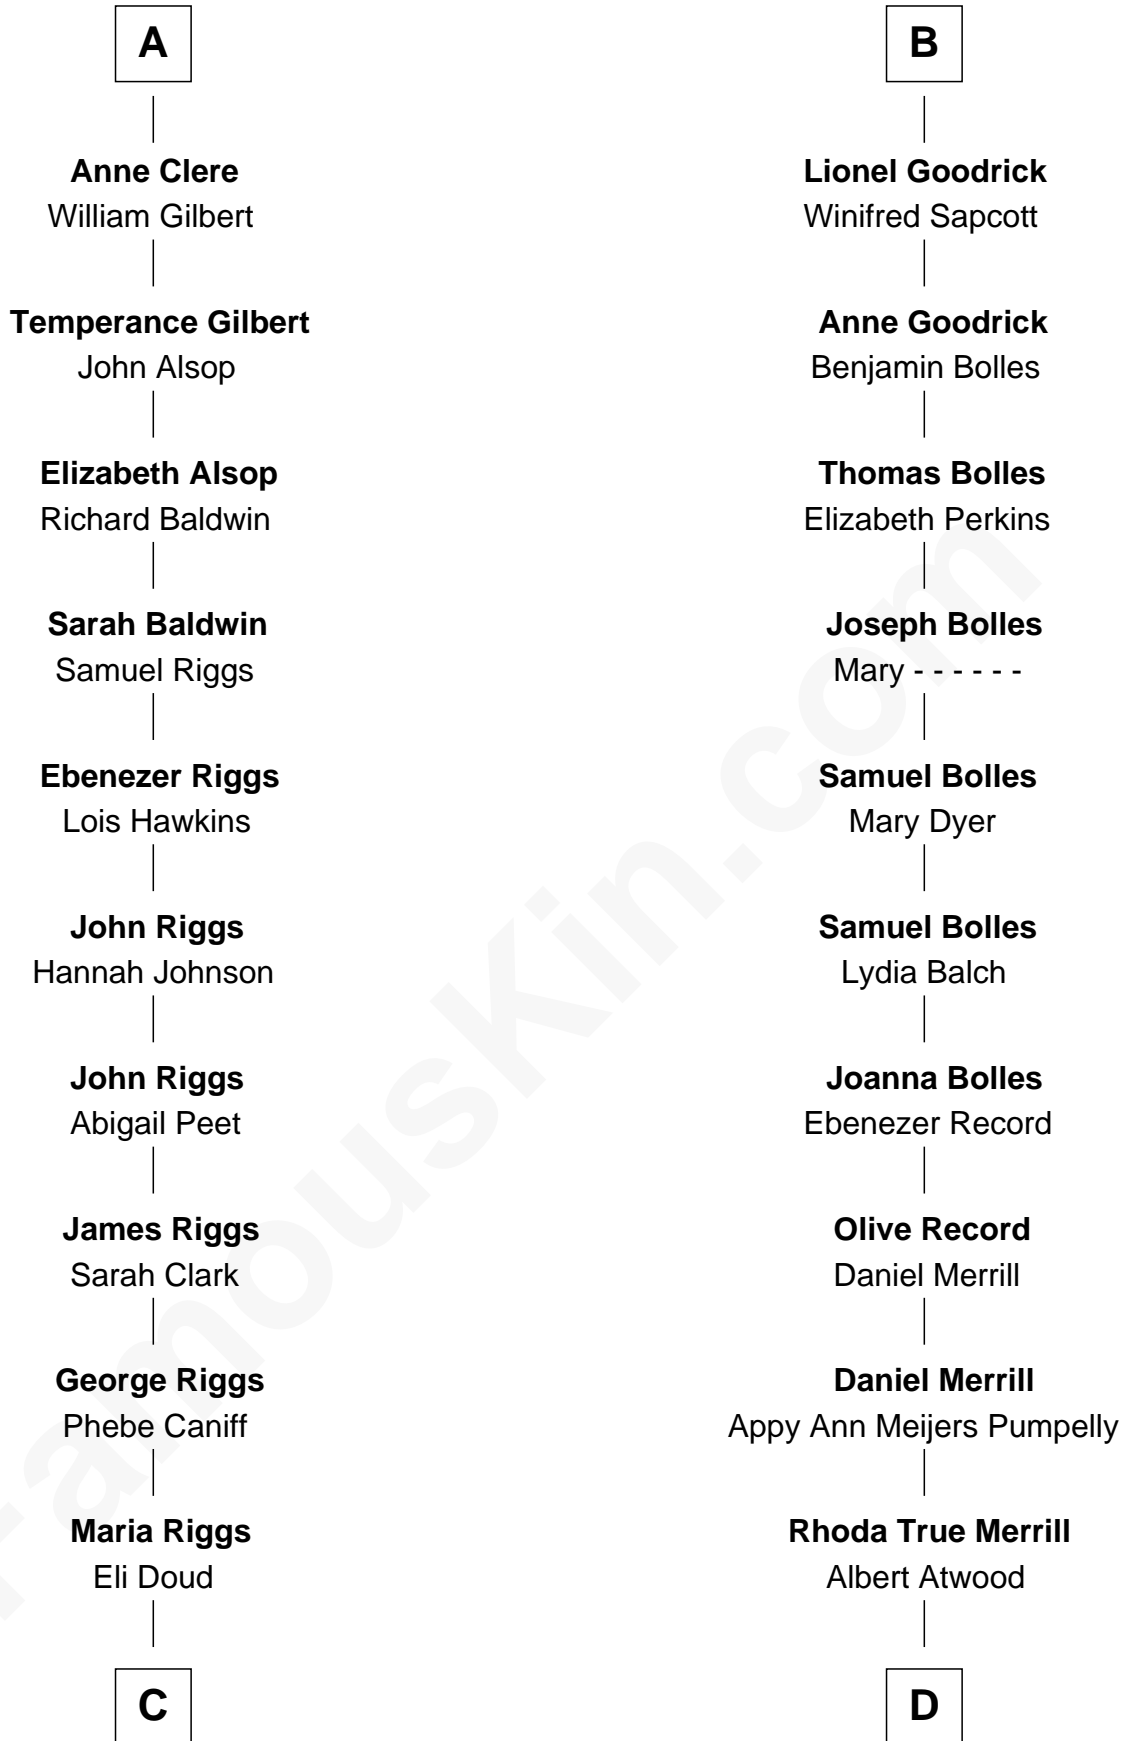

FamousKin.com

Relationship Chart of Mamie (Doud) Eisenhower

First Lady of President Dwight Eisenhower

19th cousin 2 times removed of

Dave Cowens

NBA Hall of Famer

Sir Thomas de Beauchamp

Katherine de Mortimer

Sir Roger de Clifford

Katherine de Clifford

Sir Ralph de Greystoke

Maud de Greystoke

Eudo de Welles

Sir Lionel de Welles

Joan de Waterton

Margaret de Welles

Sir Thomas Dymoke

Sir Lionel Dymoke

Joanna Griffith

Anne Dymoke

John Goodrick

B

C

Royal Houghton Doud
Mary Cornelia Sheldon

John Sheldon Doud
Elivera Mathilda Carlson

Mamie (Doud) Eisenhower
First Lady of Dwight Eisenhower

D

Thomas Albert Atwood
Priscilla Ann Kelly

Charles Albert Atwood
Mina Sylvia Cundiff

Stanley True Atwood
Dorothy Ann Ulrich