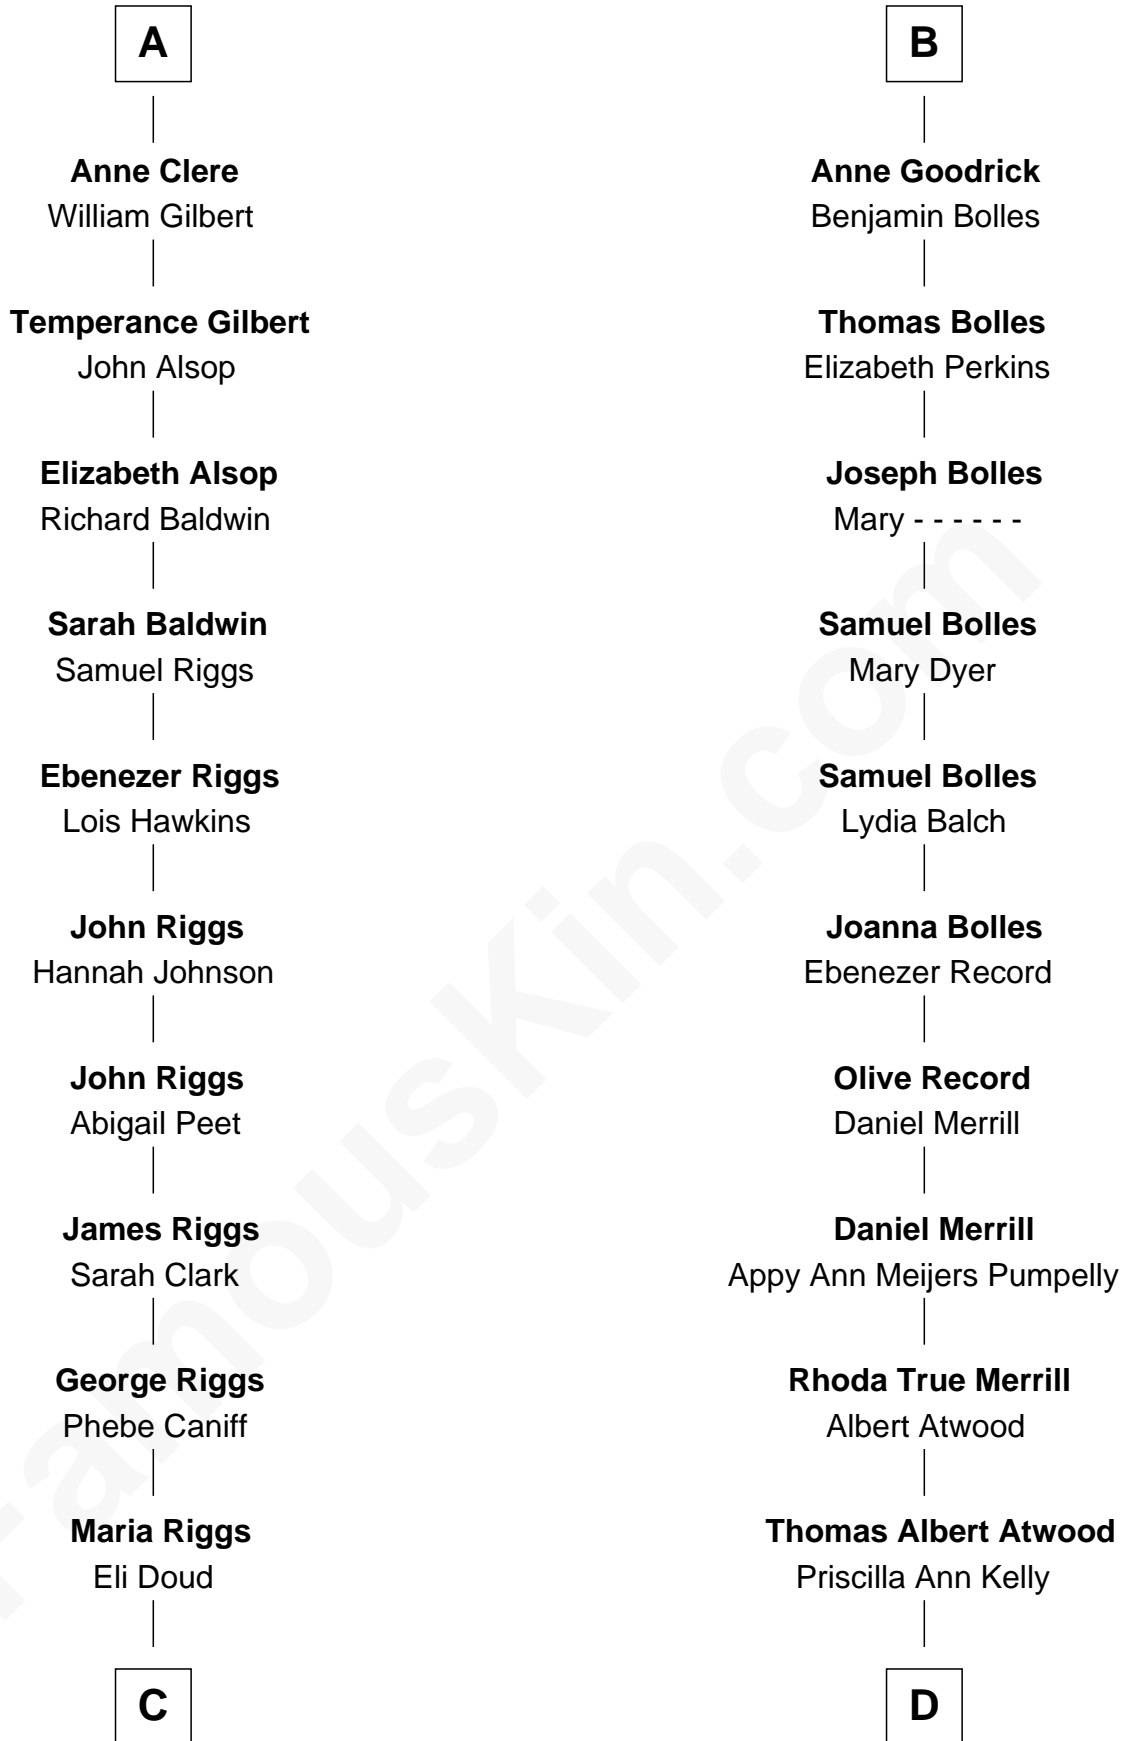

FamousKin.com

Relationship Chart of Mamie (Doud) Eisenhower

First Lady of President Dwight Eisenhower

19th cousin 1 time removed of

Dave Cowens

NBA Hall of Famer

John de Welles

Maud de Roos

C

Royal Houghton Doud
Mary Cornelia Sheldon

John Sheldon Doud
Elivera Mathilda Carlson

Mamie (Doud) Eisenhower
First Lady of Dwight Eisenhower

D

Charles Albert Atwood
Mina Sylvia Cundiff

Stanley True Atwood
Dorothy Ann Ulrich