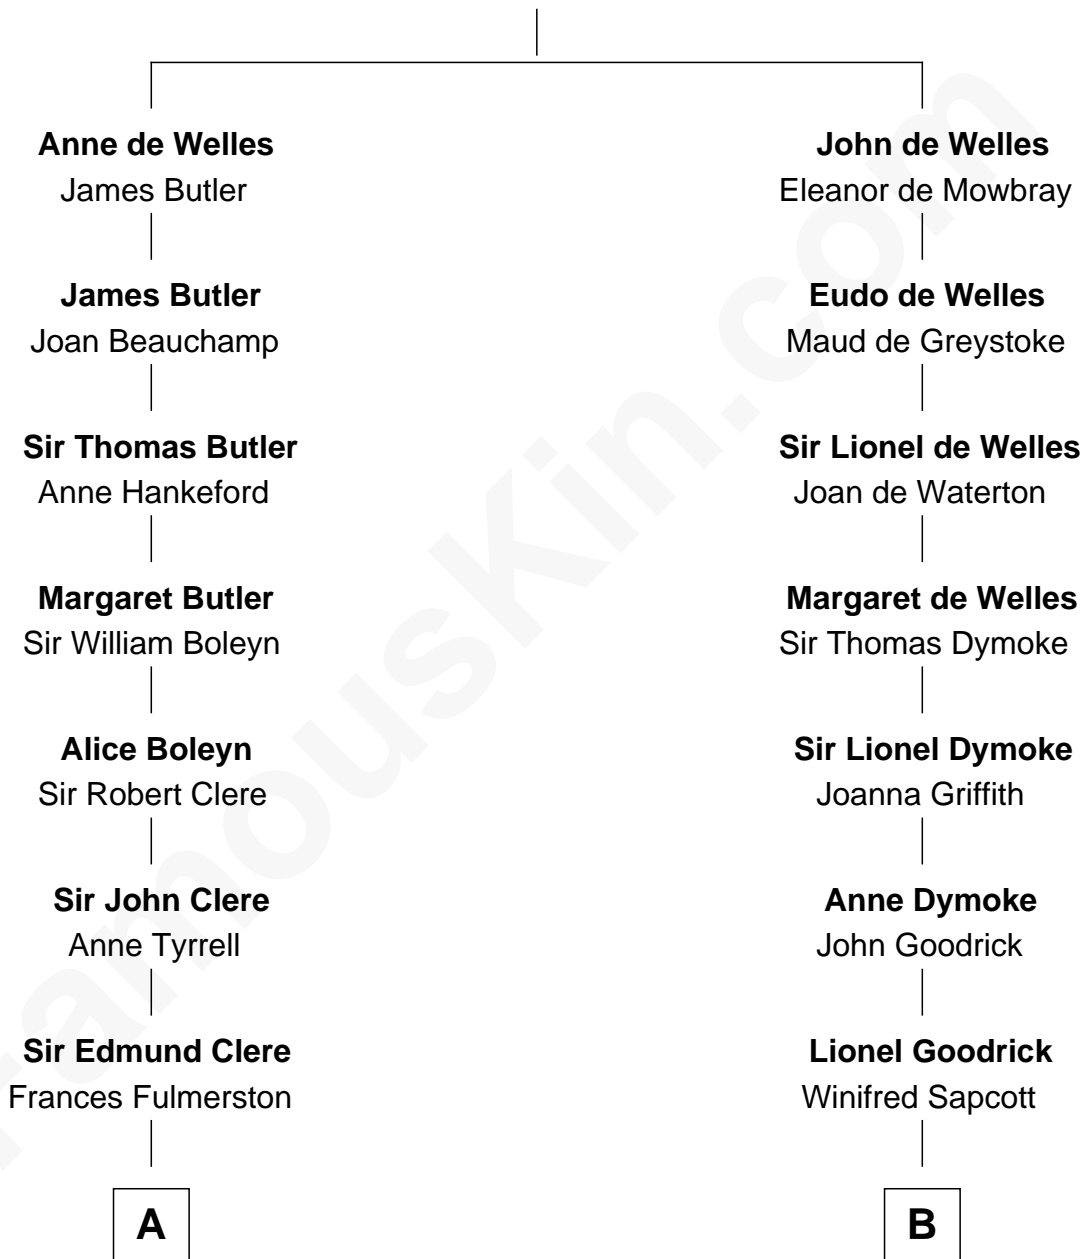

FamousKin.com

Relationship Chart of Mamie (Doud) Eisenhower

First Lady of President Dwight Eisenhower

19th cousin 1 time removed of

Dave Cowens

NBA Hall of Famer

John de Welles

Maud de Roos

C

Royal Houghton Doud
Mary Cornelia Sheldon

John Sheldon Doud
Elivera Mathilda Carlson

Mamie (Doud) Eisenhower
First Lady of Dwight Eisenhower

D

Charles Albert Atwood
Mina Sylvia Cundiff

Stanley True Atwood
Dorothy Ann Ulrich