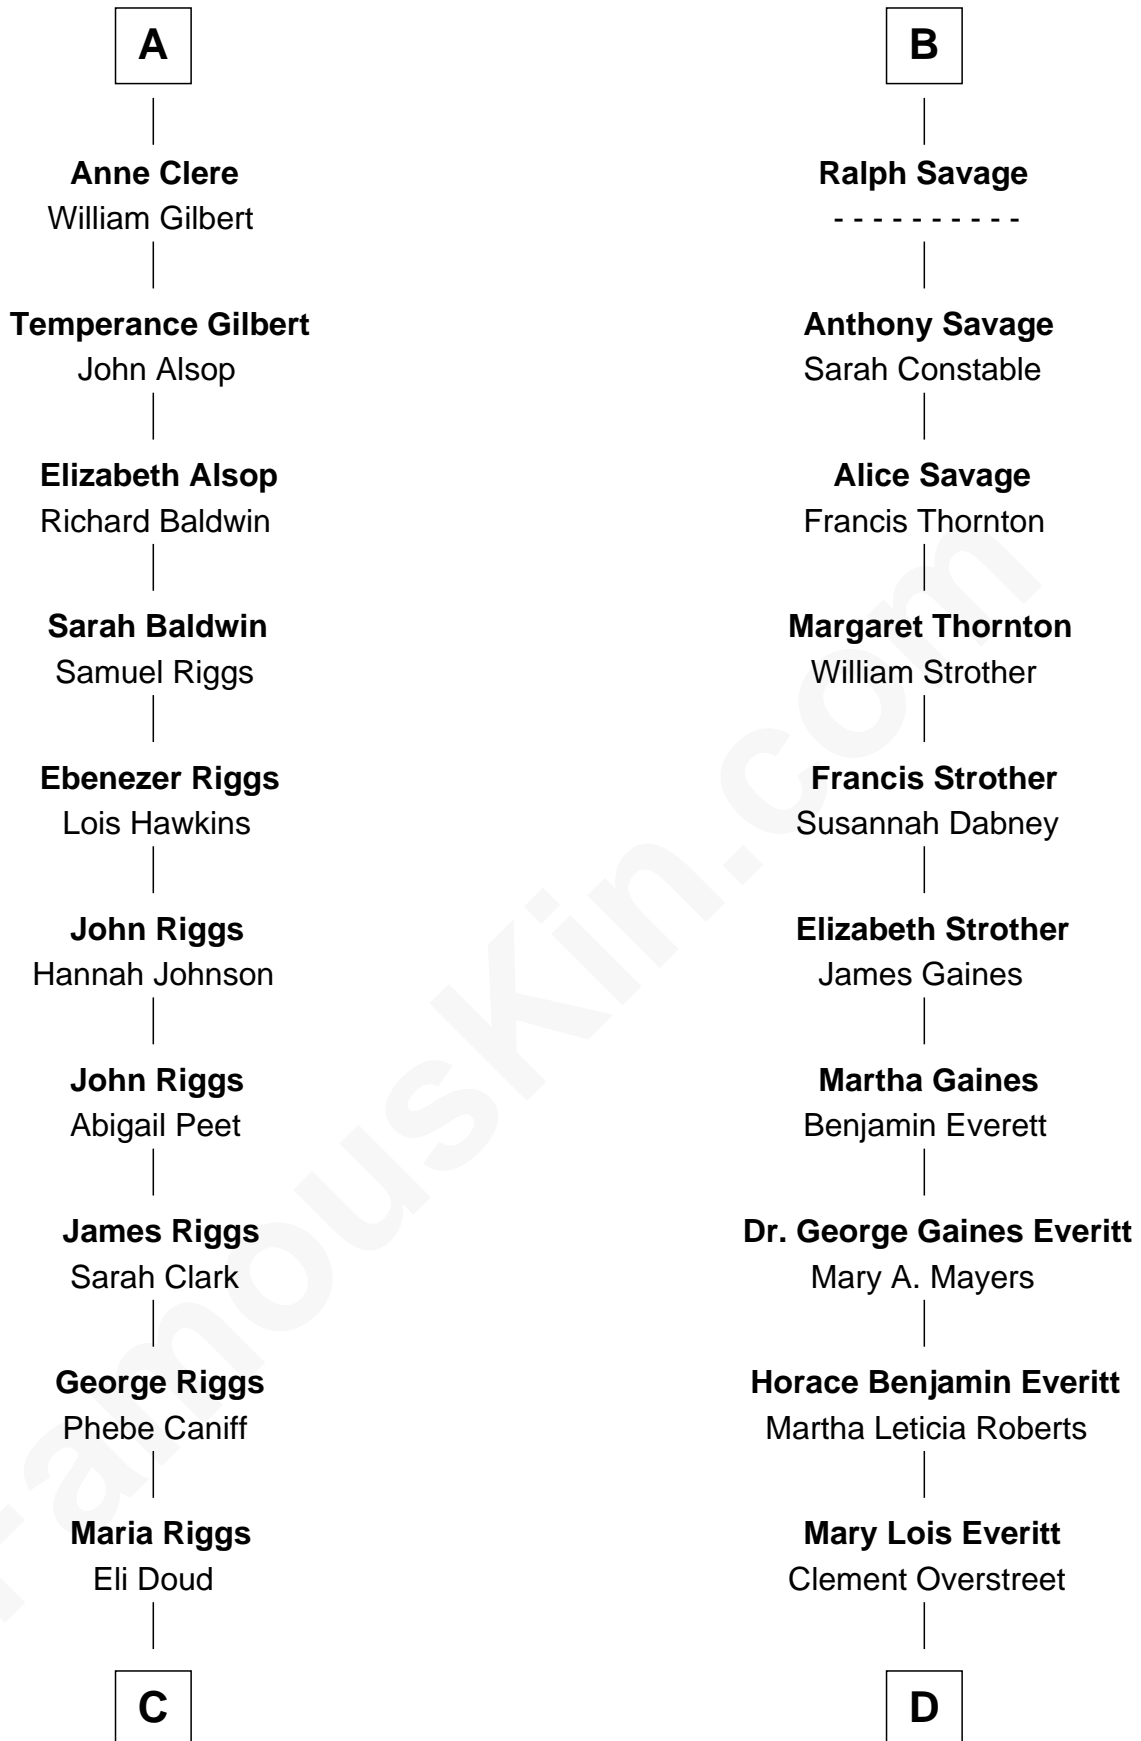

FamousKin.com

Relationship Chart of Mamie (Doud) Eisenhower

First Lady of President Dwight Eisenhower

18th cousin 1 time removed of

William H. Macy
TV and Movie Actor

Sir Richard Fitzalan
Elizabeth de Bohun

C

Royal Houghton Doud
Mary Cornelia Sheldon

John Sheldon Doud
Elivera Mathilda Carlson

Mamie (Doud) Eisenhower
First Lady of Dwight Eisenhower

D

Lois Elizabeth Overstreet
William Hall Macy

William H. Macy
TV and Movie Actor