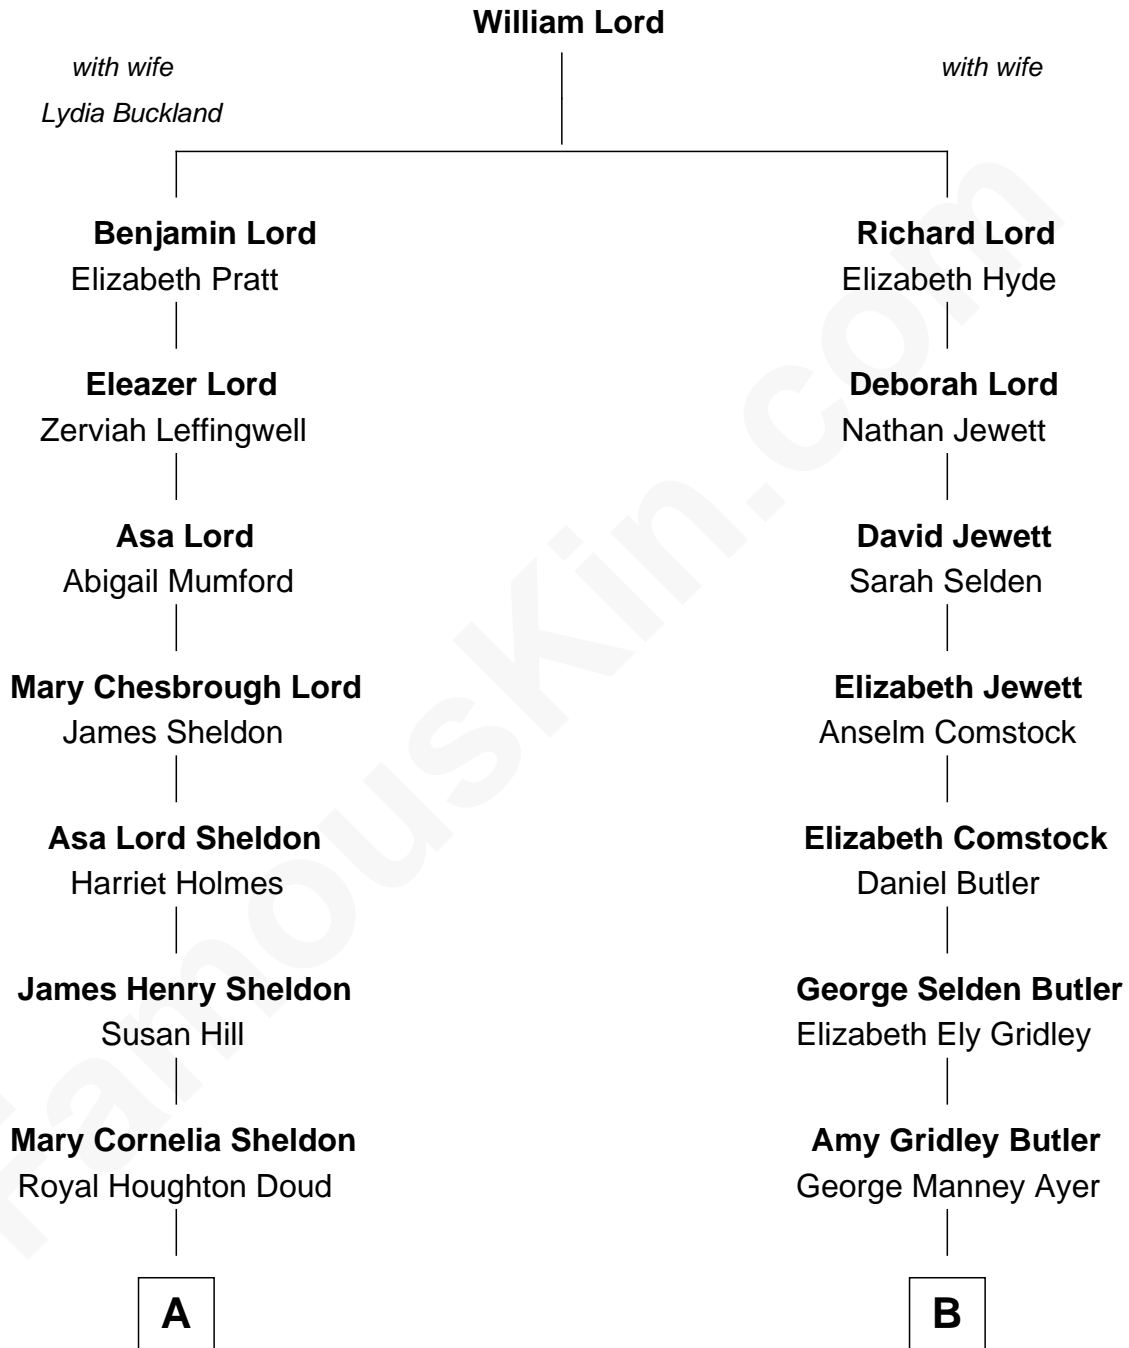

# FamousKin.com

## Relationship Chart of Mamie (Doud) Eisenhower

*First Lady of President Dwight Eisenhower*

8th cousin 1 time removed of

**Gerald Ford**

*38th U.S. President*

**A**

**John Sheldon Doud**  
Elivera Mathilda Carlson

**Mamie (Doud) Eisenhower**  
*First Lady of Dwight Eisenhower*

**B**

**Adele Augusta Ayer**  
Levi Addison Gardner

**Dorothy Ayer Gardner**  
Leslie Lynch King

**Gerald Ford**  
*38th U.S. President*

FamousKin.com