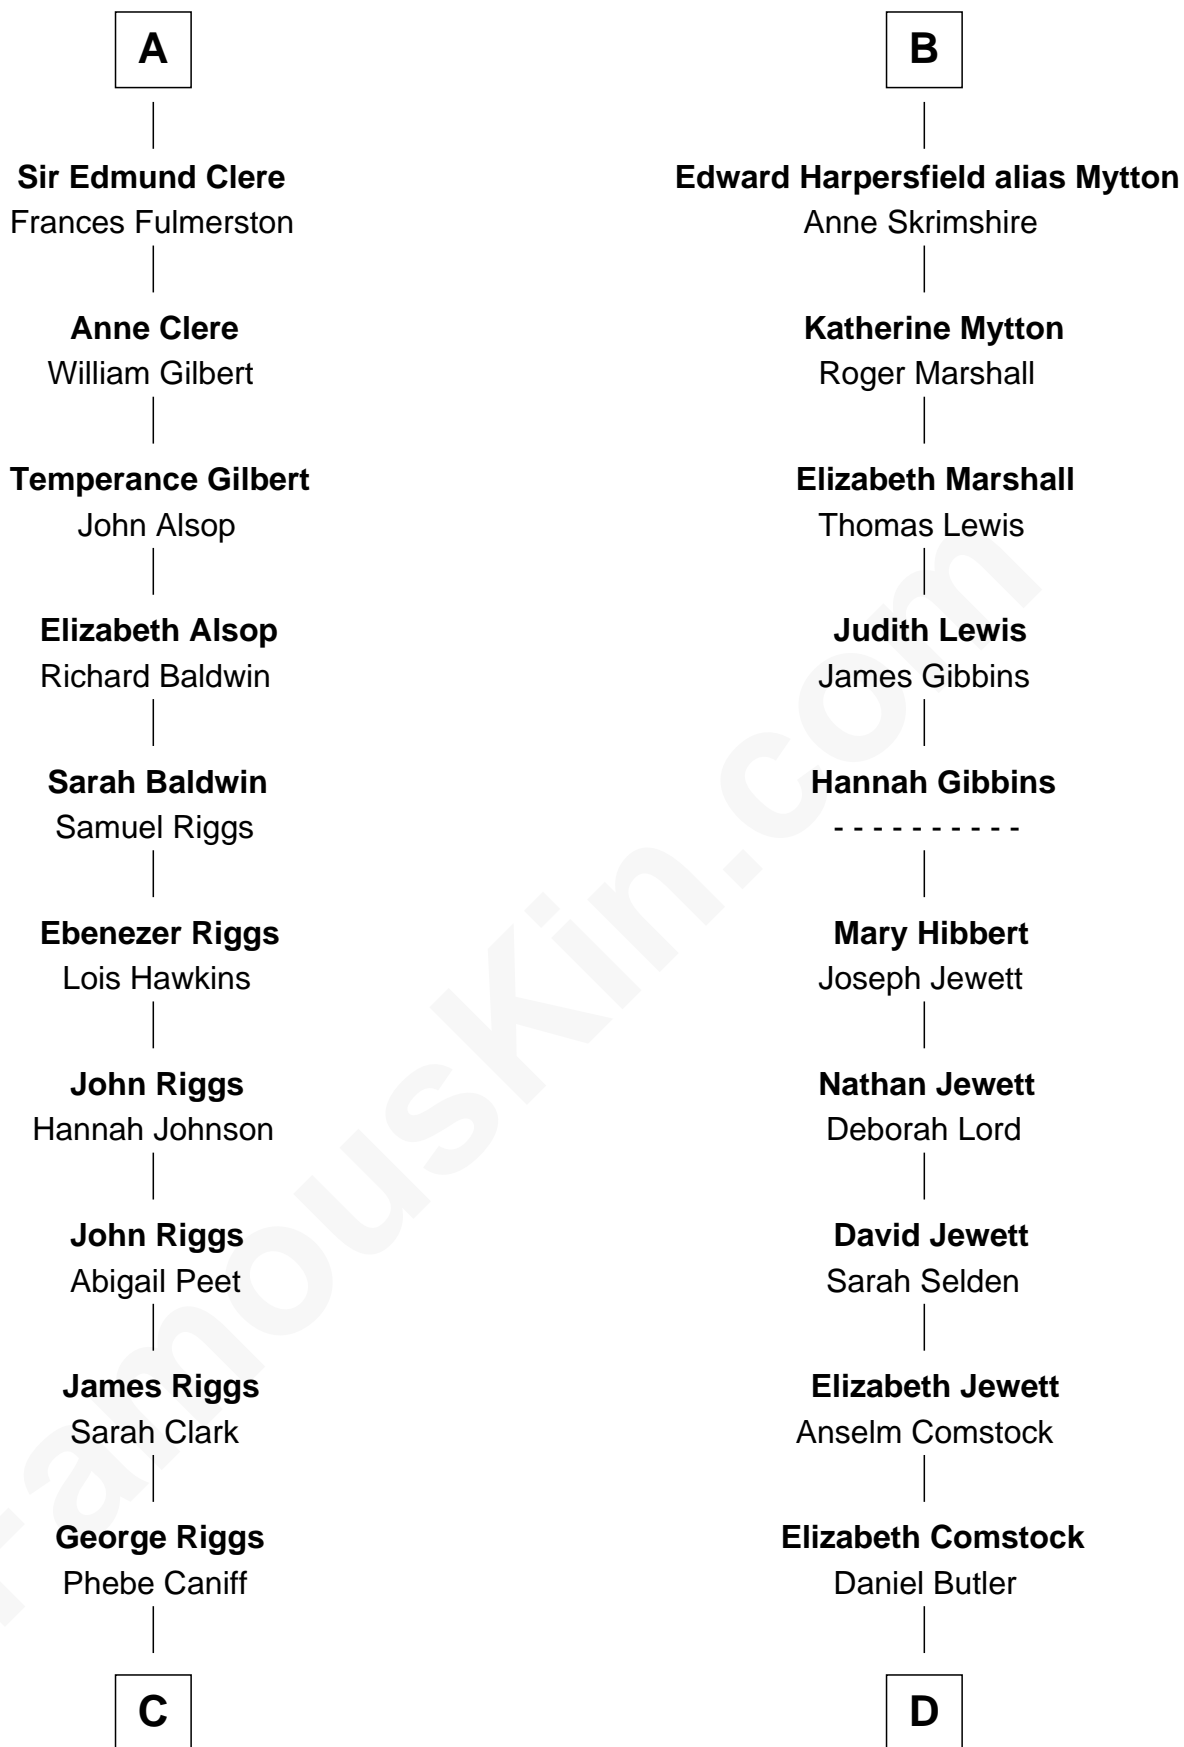

FamousKin.com

Relationship Chart of Mamie (Doud) Eisenhower

First Lady of President Dwight Eisenhower

20th cousin 1 time removed of

Gerald Ford

38th U.S. President

C

Maria Riggs

Eli Doud

Royal Houghton Doud

Mary Cornelia Sheldon

John Sheldon Doud

Elivera Mathilda Carlson

Mamie (Doud) Eisenhower

First Lady of Dwight Eisenhower

D