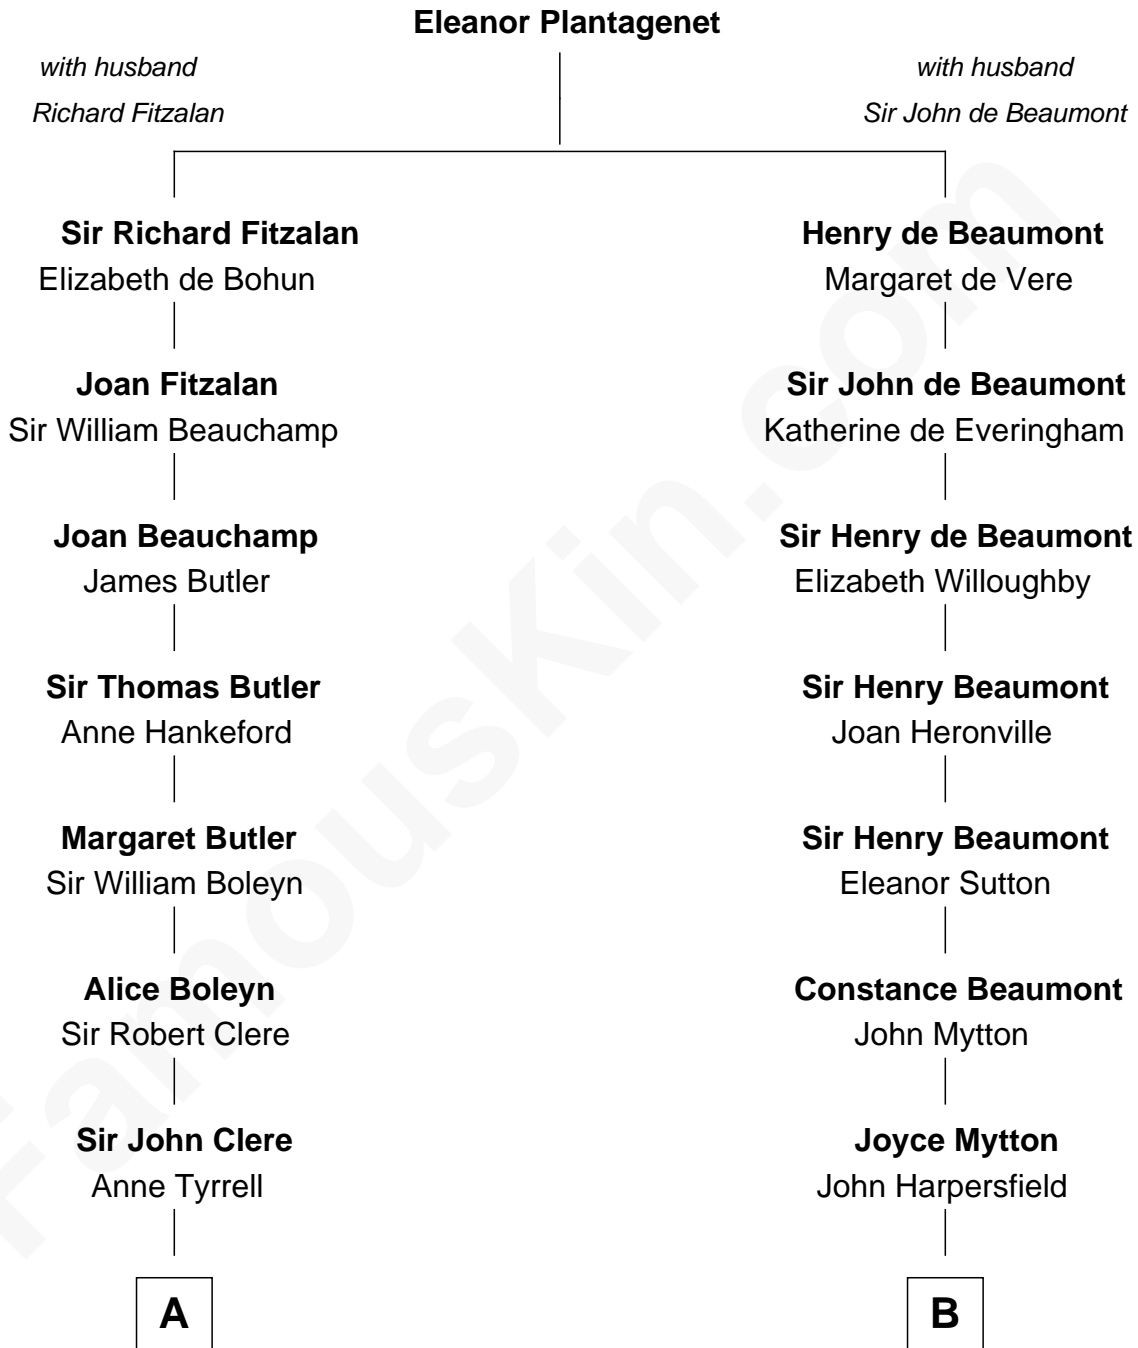

FamousKin.com

Relationship Chart of Mamie (Doud) Eisenhower

First Lady of President Dwight Eisenhower

20th cousin 1 time removed of

Gerald Ford

38th U.S. President

C

Maria Riggs

Eli Doud

Royal Houghton Doud

Mary Cornelia Sheldon

John Sheldon Doud

Elivera Mathilda Carlson

Mamie (Doud) Eisenhower

First Lady of Dwight Eisenhower

D