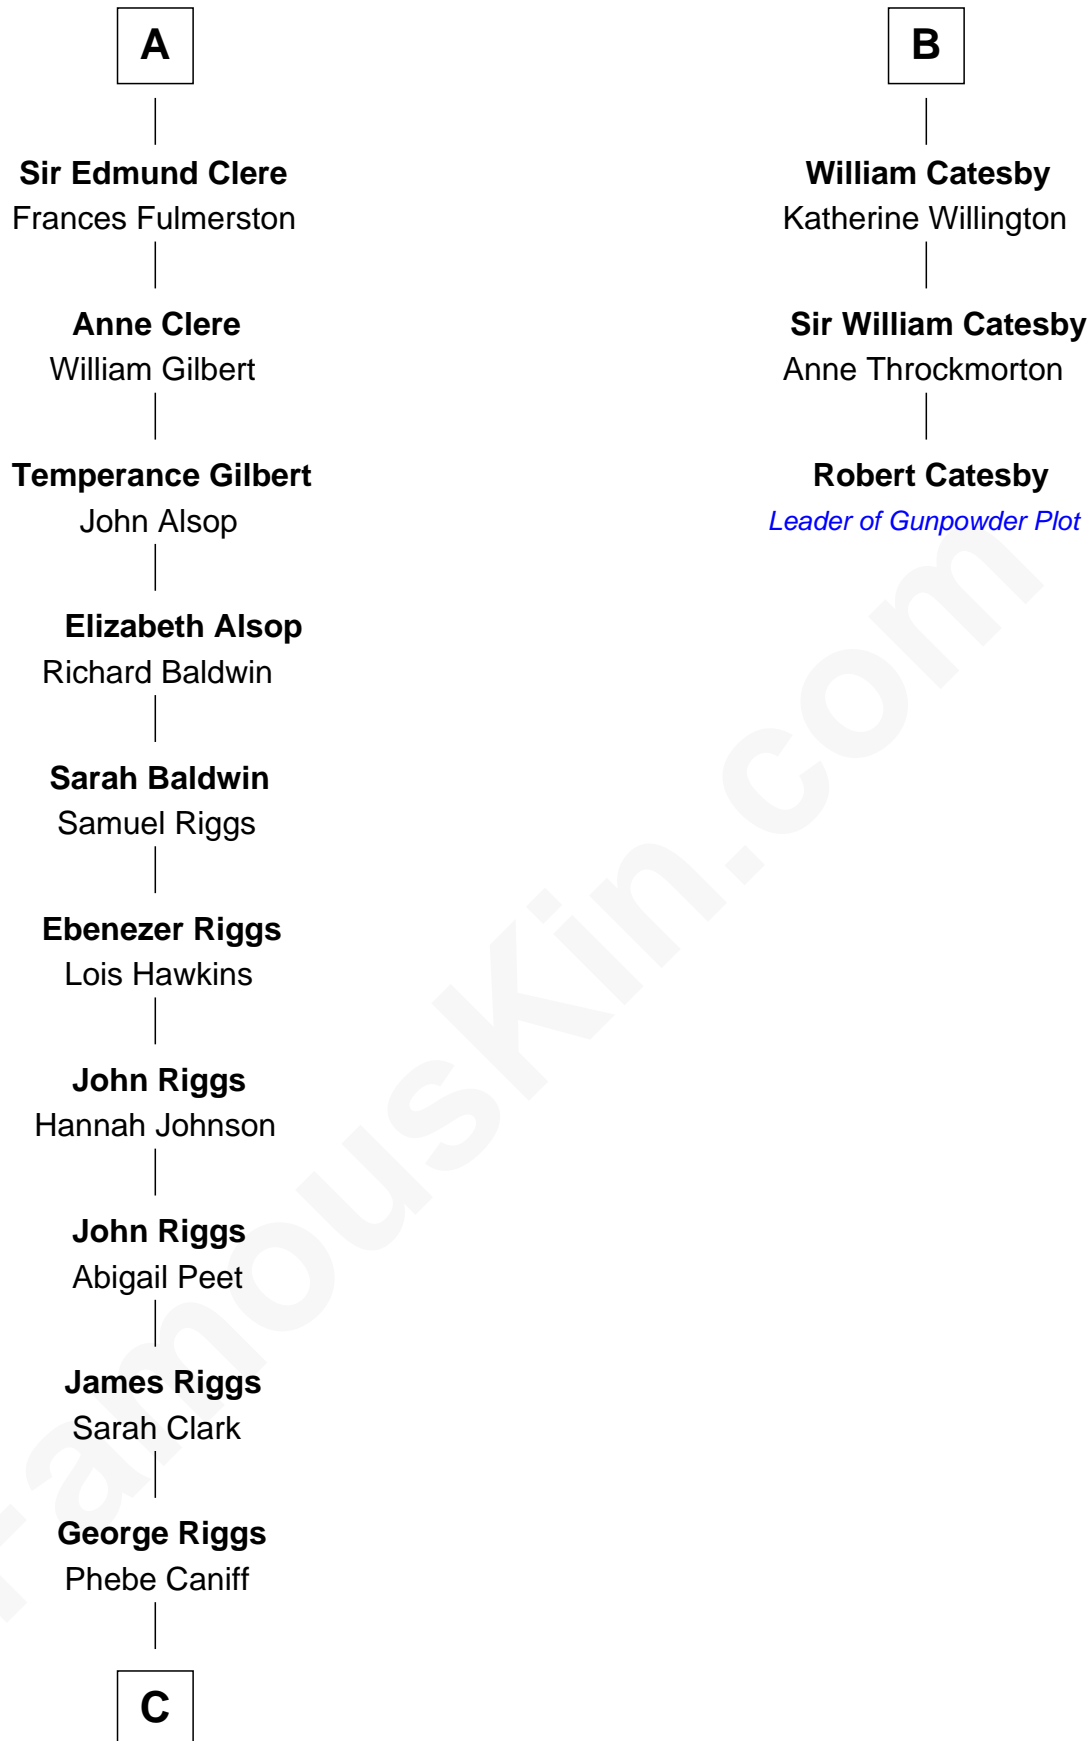

FamousKin.com
Relationship Chart of
Mamie (Doud) Eisenhower

First Lady of President Dwight Eisenhower

9th cousin 11 times removed of

Robert Catesby

Leader of Gunpowder Plot

Sir William de Ros
 Margery de Badlesmere

C

—
Maria Riggs

Eli Doud

—
Royal Houghton Doud

Mary Cornelia Sheldon

—
John Sheldon Doud

Elivera Mathilda Carlson

—
Mamie (Doud) Eisenhower