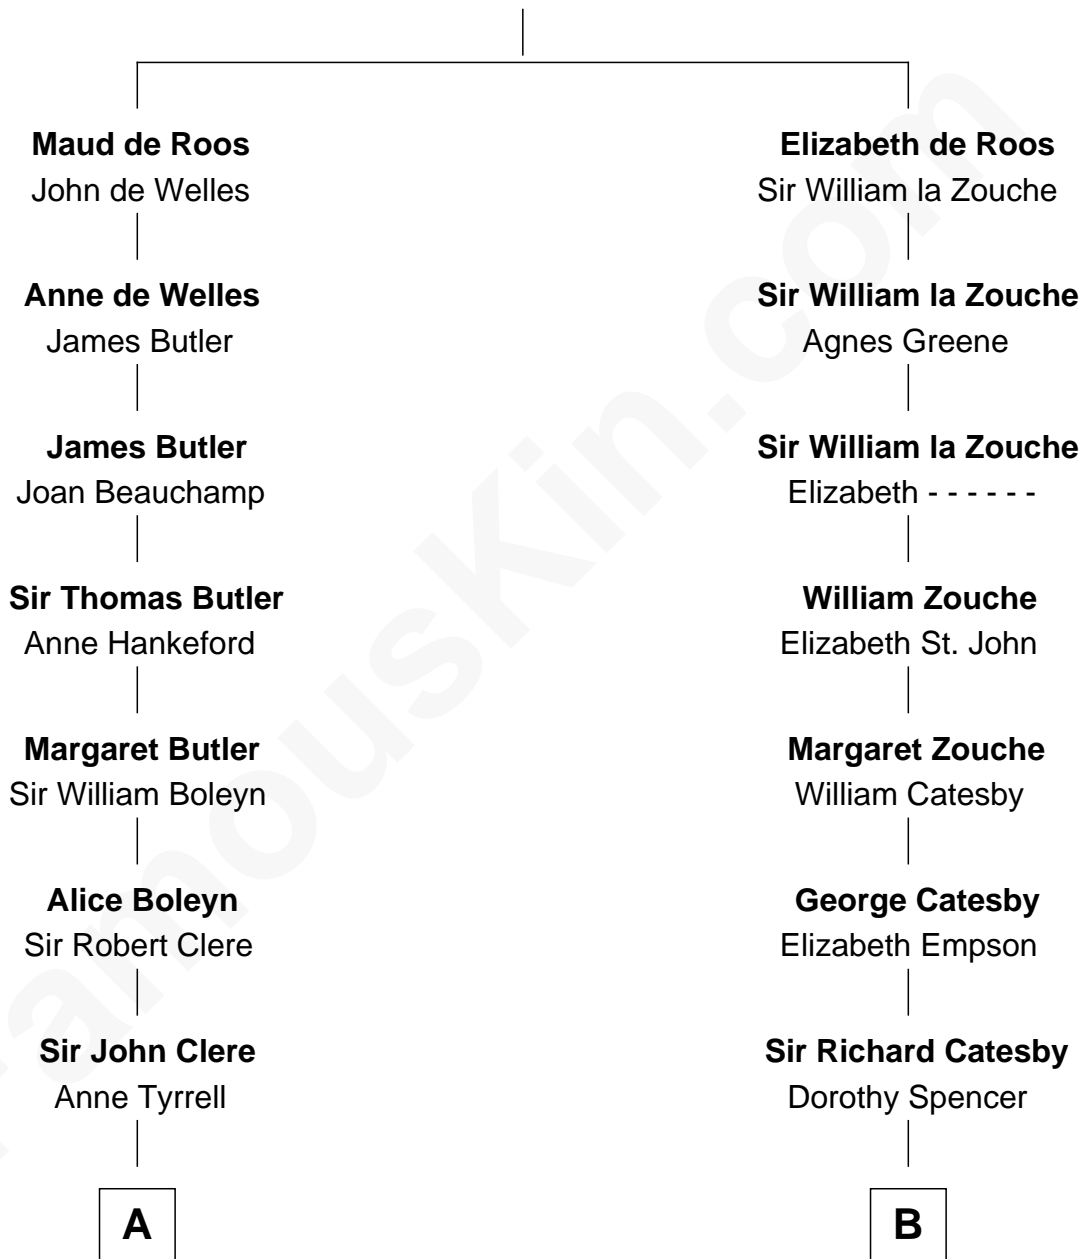

FamousKin.com
Relationship Chart of
Mamie (Doud) Eisenhower

First Lady of President Dwight Eisenhower

9th cousin 11 times removed of

Robert Catesby

Leader of Gunpowder Plot

Sir William de Ros
 Margery de Badlesmere

C

—
Maria Riggs

Eli Doud

—
Royal Houghton Doud

Mary Cornelia Sheldon

—
John Sheldon Doud

Elivera Mathilda Carlson

—
Mamie (Doud) Eisenhower

First Lady of Dwight Eisenhower

FamousKin.com