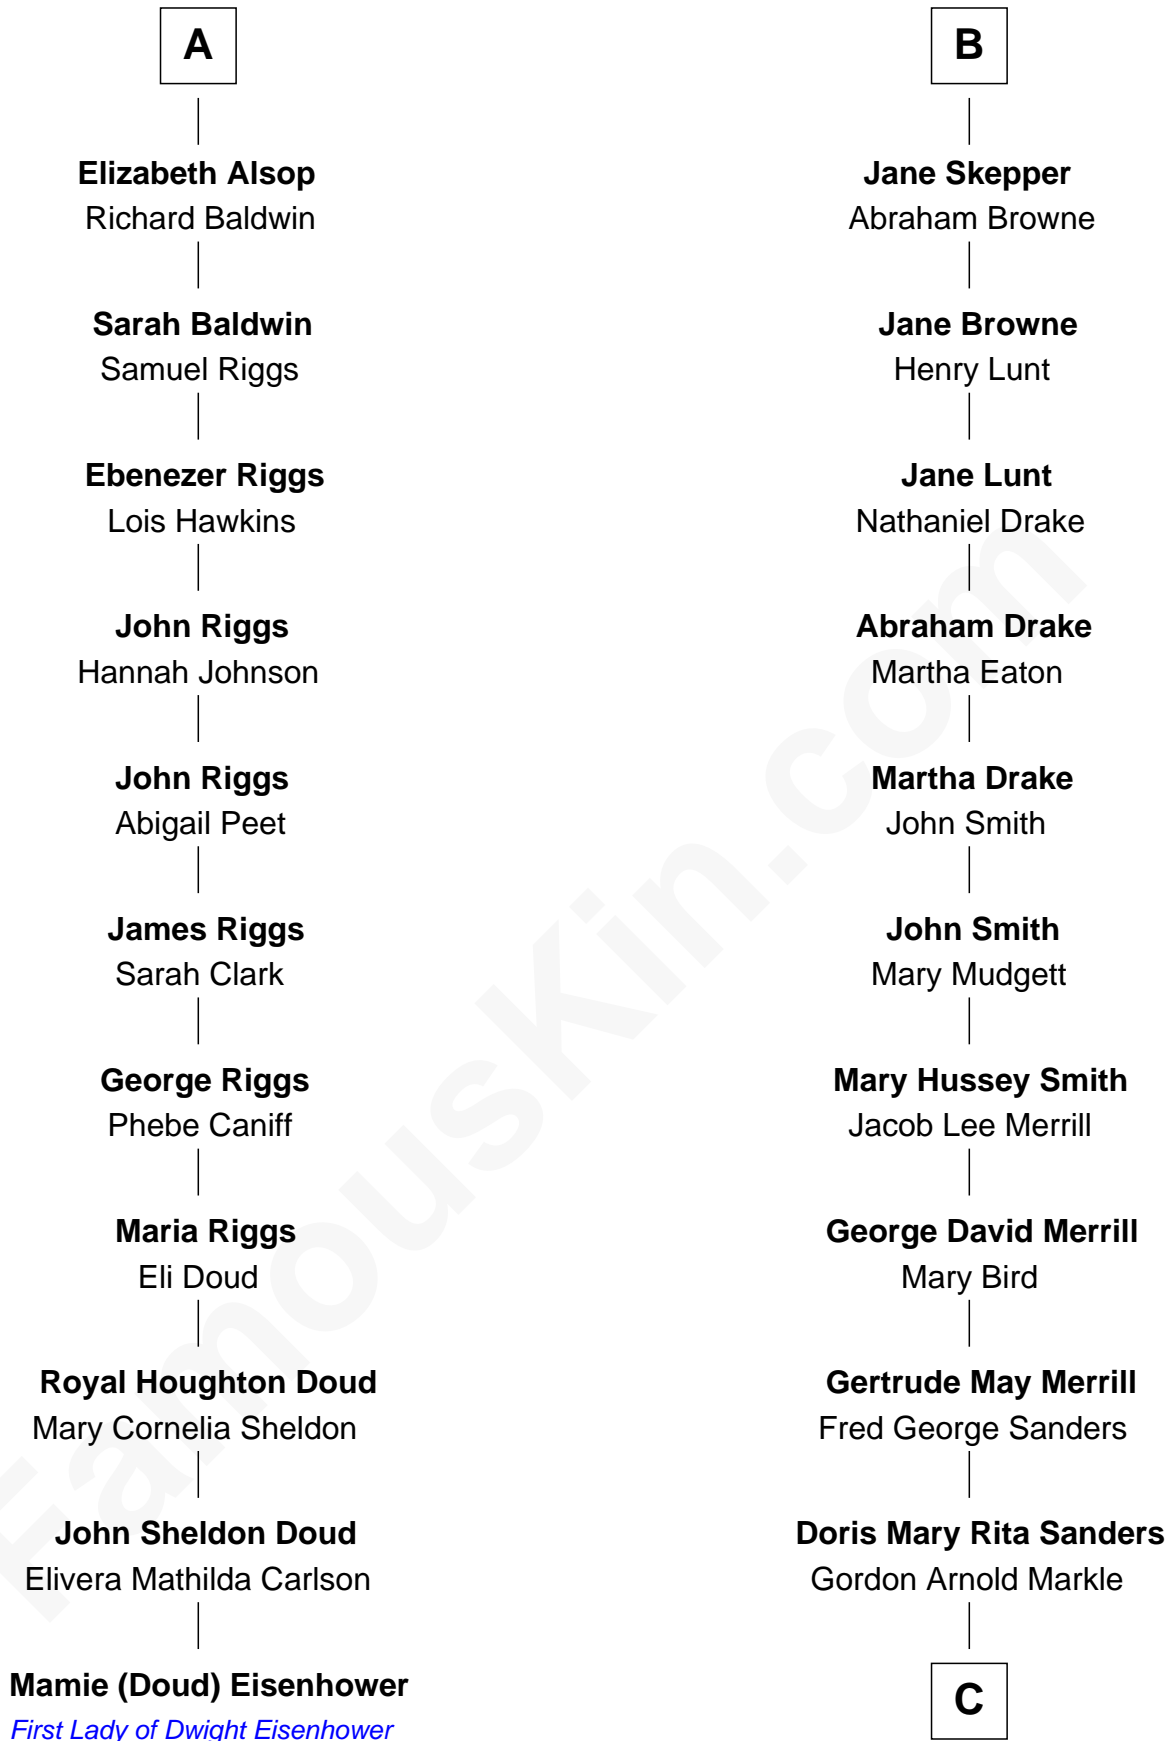

## Relationship Chart of Mamie (Doud) Eisenhower

*First Lady of President Dwight Eisenhower*

17th cousin 1 time removed of

**Meghan Markle**

*Duchess of Sussex, TV Actress*

C

Thomas Wayne Markle

Doria Loyce Ragland