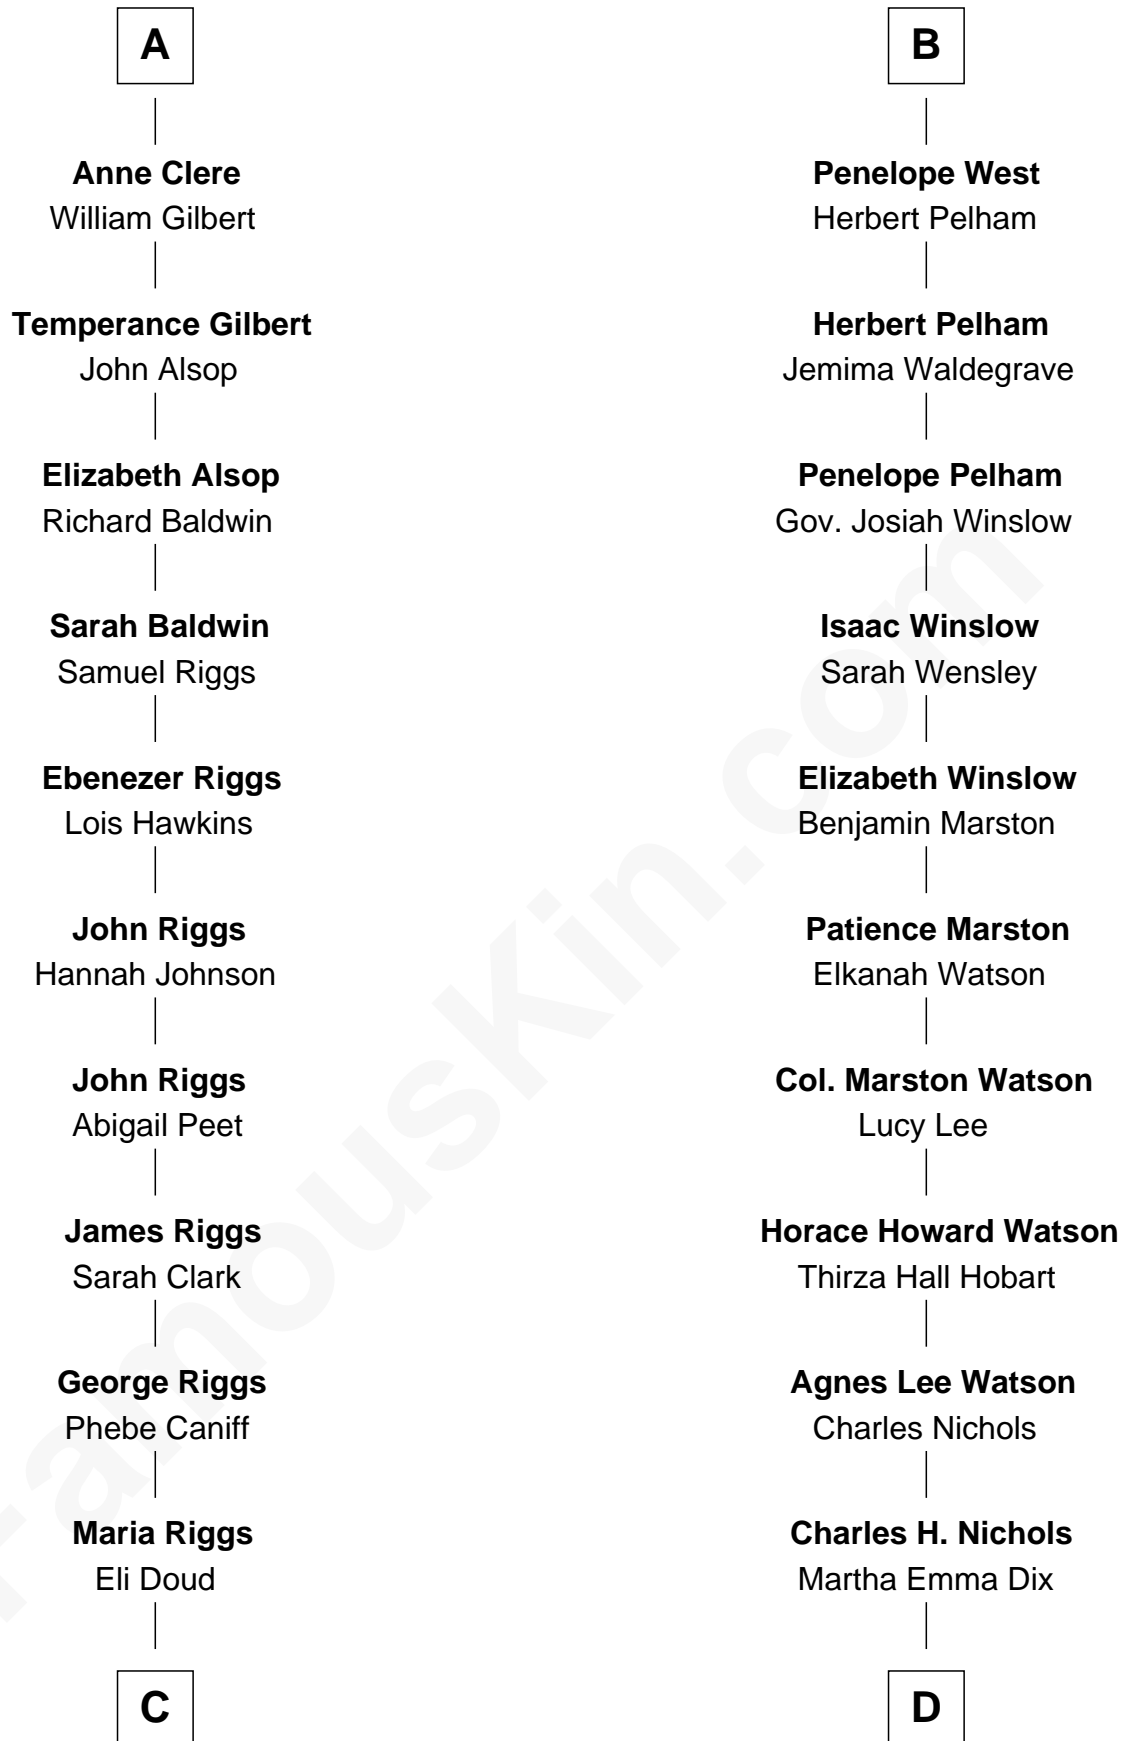

FamousKin.com

Relationship Chart of

Mamie (Doud) Eisenhower

First Lady of President Dwight Eisenhower

19th cousin 1 time removed of

John Cena

Movie Actor and WWE Pro Wrestler

Sir Michael de la Pole

Katherine Wingfield

Michael de la Pole
Katherine de Stafford

Isabel de la Pole
Thomas Morley

Elizabeth Morley
Sir John Arundell

Anne Arundell
Sir James Tyrrell

Sir Thomas Tyrrell
Margaret Willoughby

Anne Tyrrell
Sir John Clere

Sir Edmund Clere
Frances Fulmerston

A

Anne de la Pole
Robert Thorley

Margaret Thorley
Sir Reynold West

Sir Richard West
Katherine Hungerford

Sir Thomas West
Eleanor Copley

Sir George West
Elizabeth Morton

Sir William West
Elizabeth Strange

Sir Thomas West
Anne Knollys

B

C

Royal Houghton Doud

Mary Cornelia Sheldon

John Sheldon Doud

Elivera Mathilda Carlson

Mamie (Doud) Eisenhower