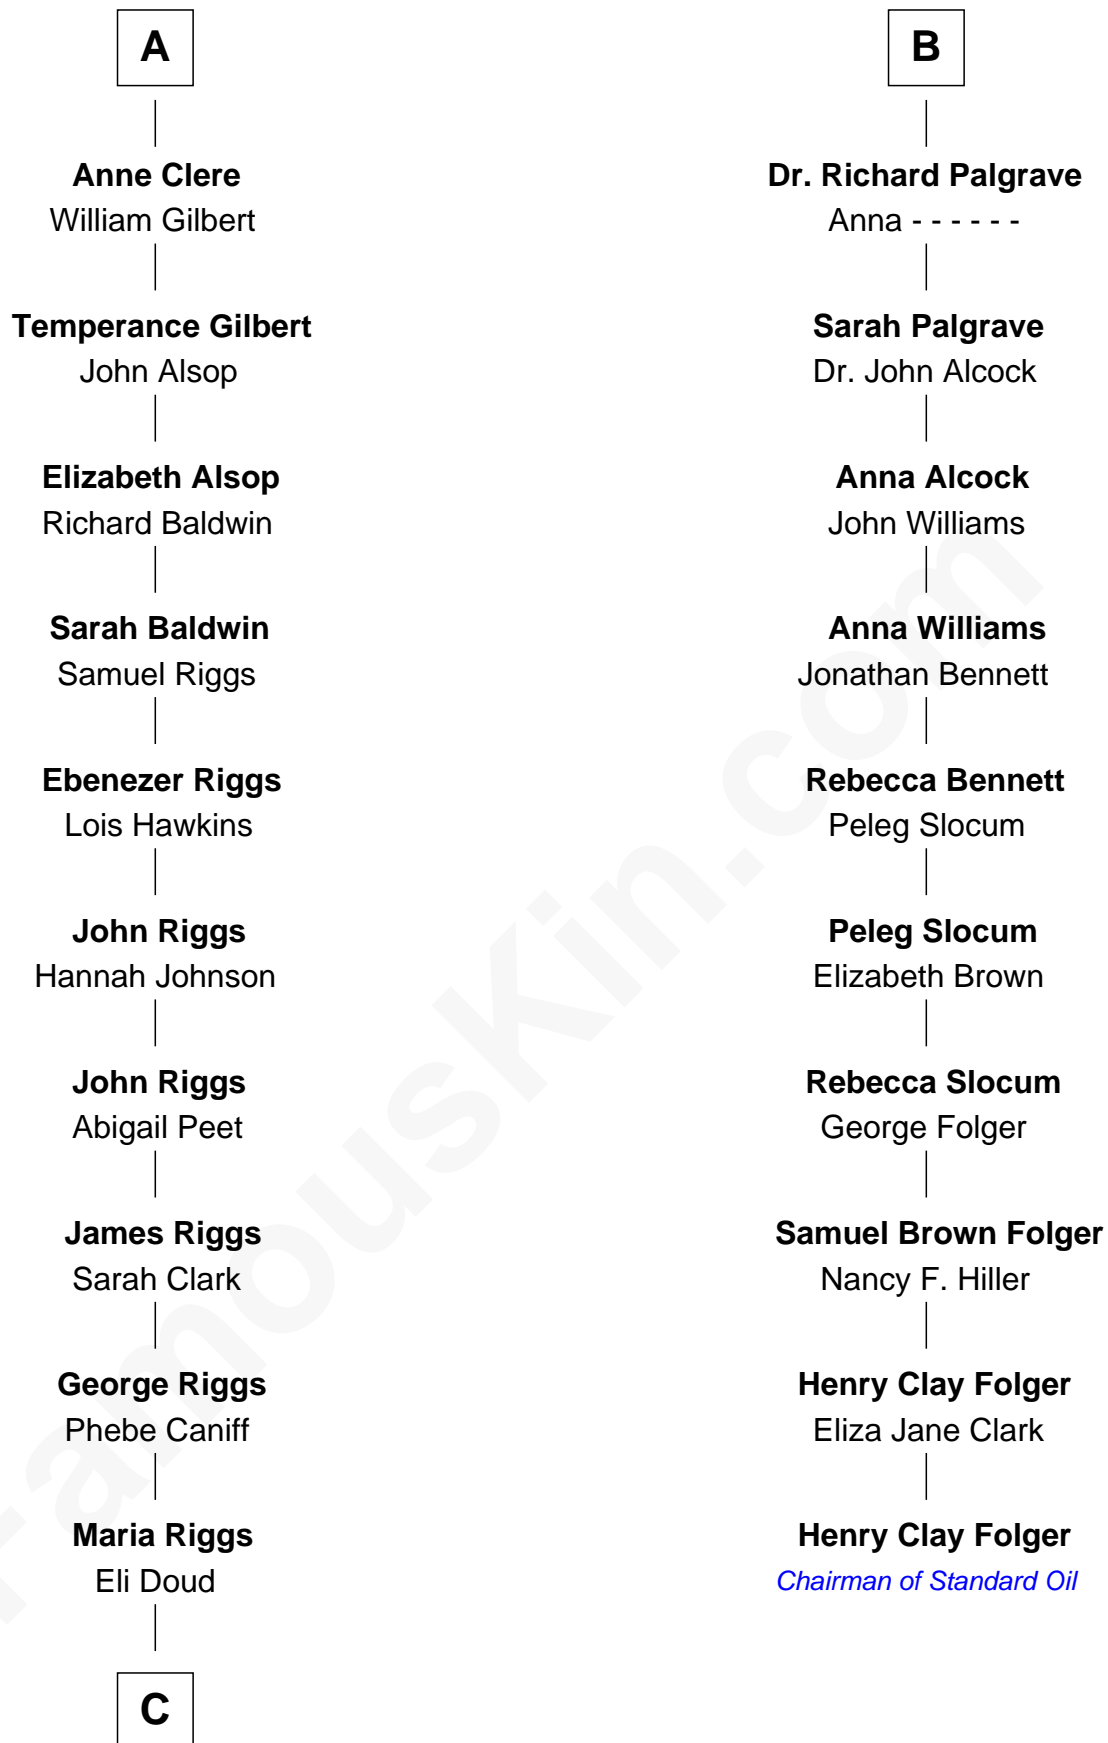

FamousKin.com

Relationship Chart of Mamie (Doud) Eisenhower

First Lady of President Dwight Eisenhower

16th cousin 3 times removed of

Henry Clay Folger

Founder of Folger Shakespeare Library and Chairman of Standard Oil

Sir Richard Fitzalan
Elizabeth de Bohun

Joan Fitzalan
Sir William Beauchamp

Elizabeth Fitzalan
Sir Robert Goushill

Joan Beauchamp
James Butler

Elizabeth Goushill
Sir Robert Wingfield

Sir Thomas Butler
Anne Hankeford

Elizabeth Wingfield
Sir William Brandon

Margaret Butler
Sir William Boleyn

Eleanor Brandon
John Glemham

Alice Boleyn
Sir Robert Clere

Anne Glemham
Henry Palgrave

Sir John Clere
Anne Tyrrell

Thomas Palgrave
Alice Gunton

Sir Edmund Clere
Frances Fulmerston

Rev. Edward Palgrave

A

B

C

—
Royal Houghton Doud
Mary Cornelia Sheldon

—
John Sheldon Doud
Elivera Mathilda Carlson

—
Mamie (Doud) Eisenhower
First Lady of Dwight Eisenhower