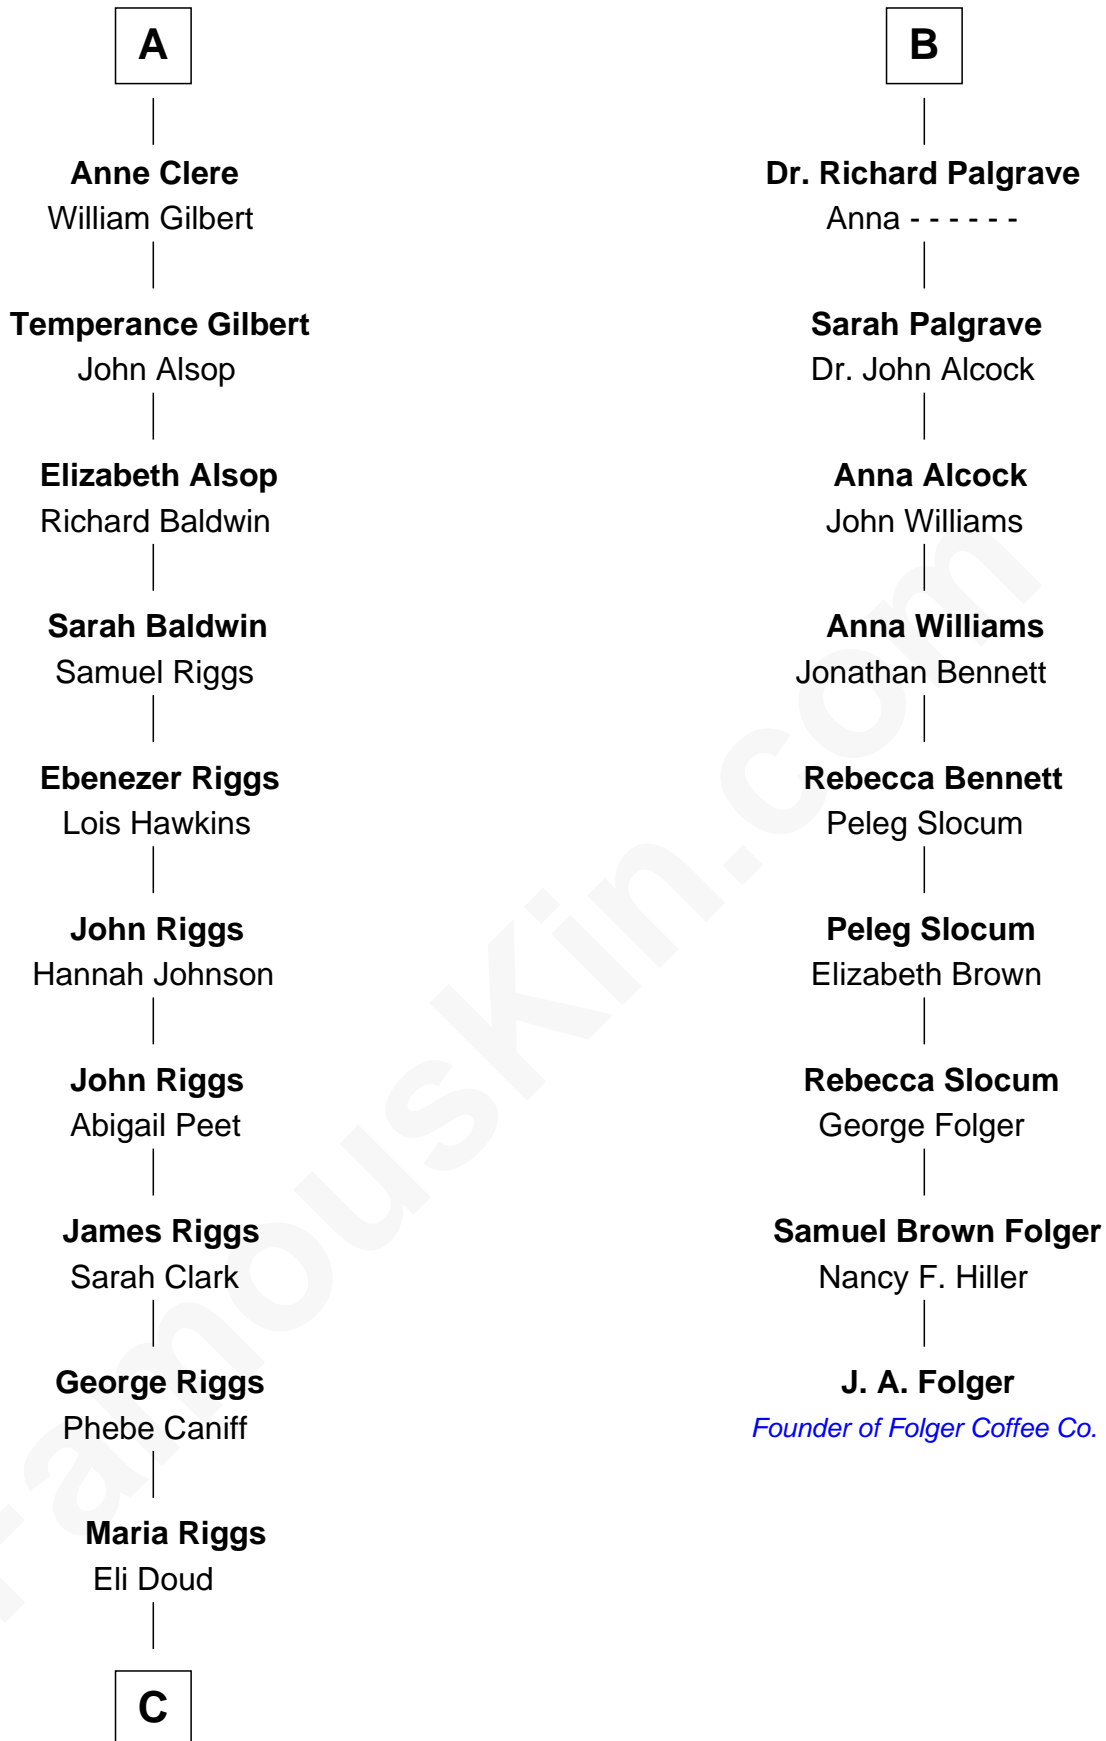

FamousKin.com

Relationship Chart of Mamie (Doud) Eisenhower

First Lady of President Dwight Eisenhower

15th cousin 4 times removed of

J. A. Folger

Founder of Folger Coffee Company

C

—
Royal Houghton Doud

Mary Cornelia Sheldon

—
John Sheldon Doud

Elivera Mathilda Carlson

—
Mamie (Doud) Eisenhower

First Lady of Dwight Eisenhower

FamousKin.com