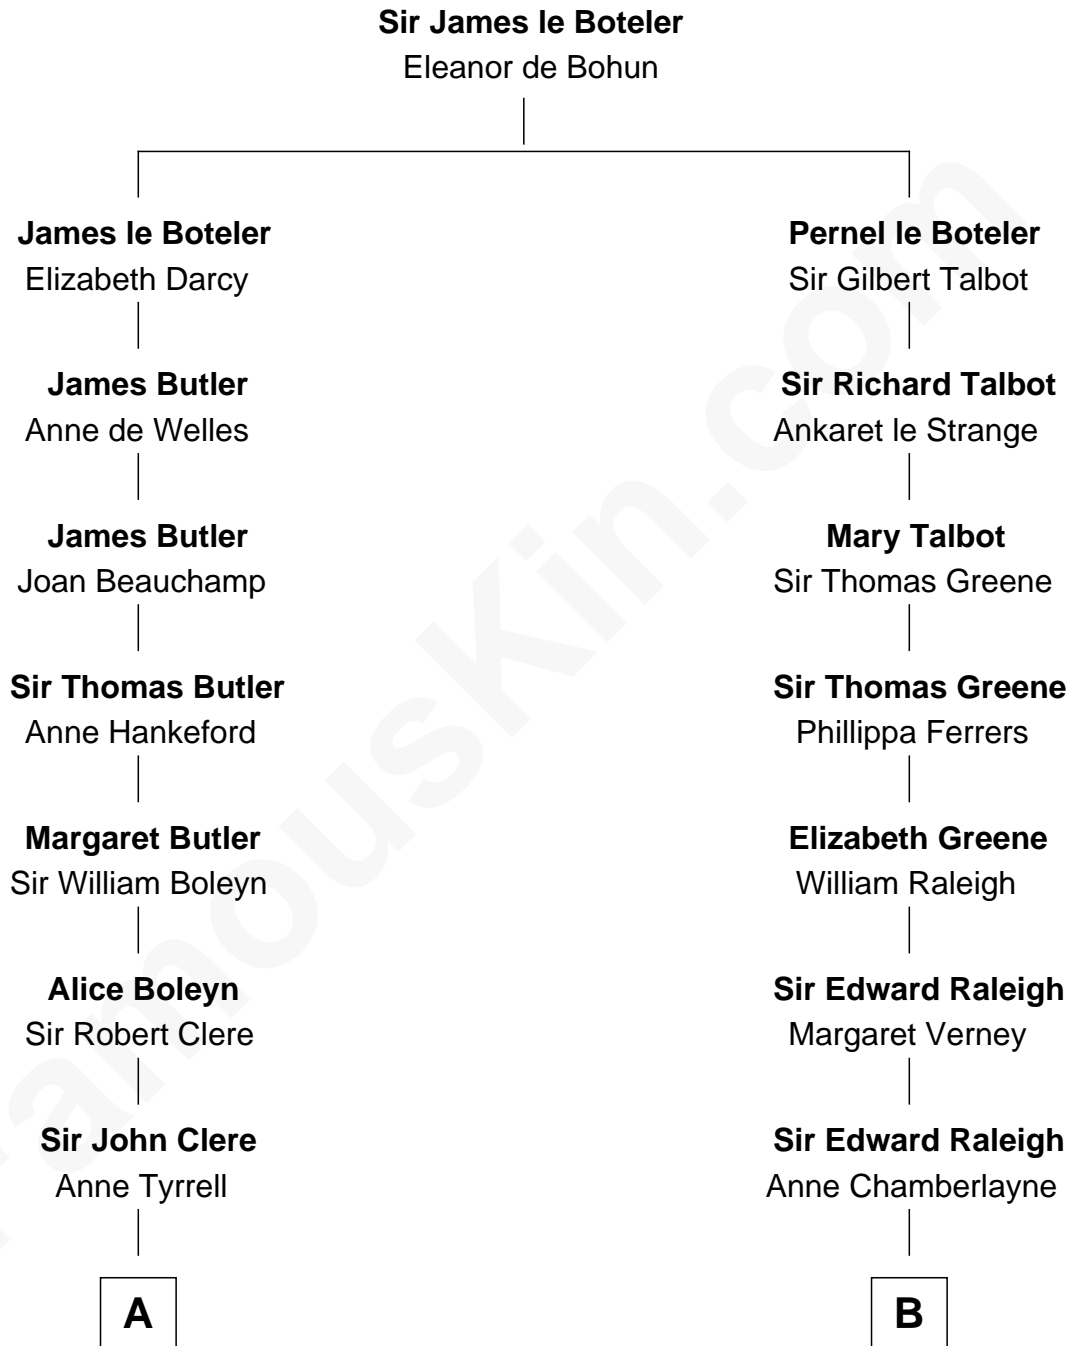

FamousKin.com

Relationship Chart of Mamie (Doud) Eisenhower

First Lady of President Dwight Eisenhower

17th cousin 3 times removed of

J. A. Folger

Founder of Folger Coffee Company

C

—
Maria Riggs

Eli Doud

—
Royal Houghton Doud

Mary Cornelia Sheldon

—
John Sheldon Doud

Elivera Mathilda Carlson

—
Mamie (Doud) Eisenhower

First Lady of Dwight Eisenhower

FamousKin.com