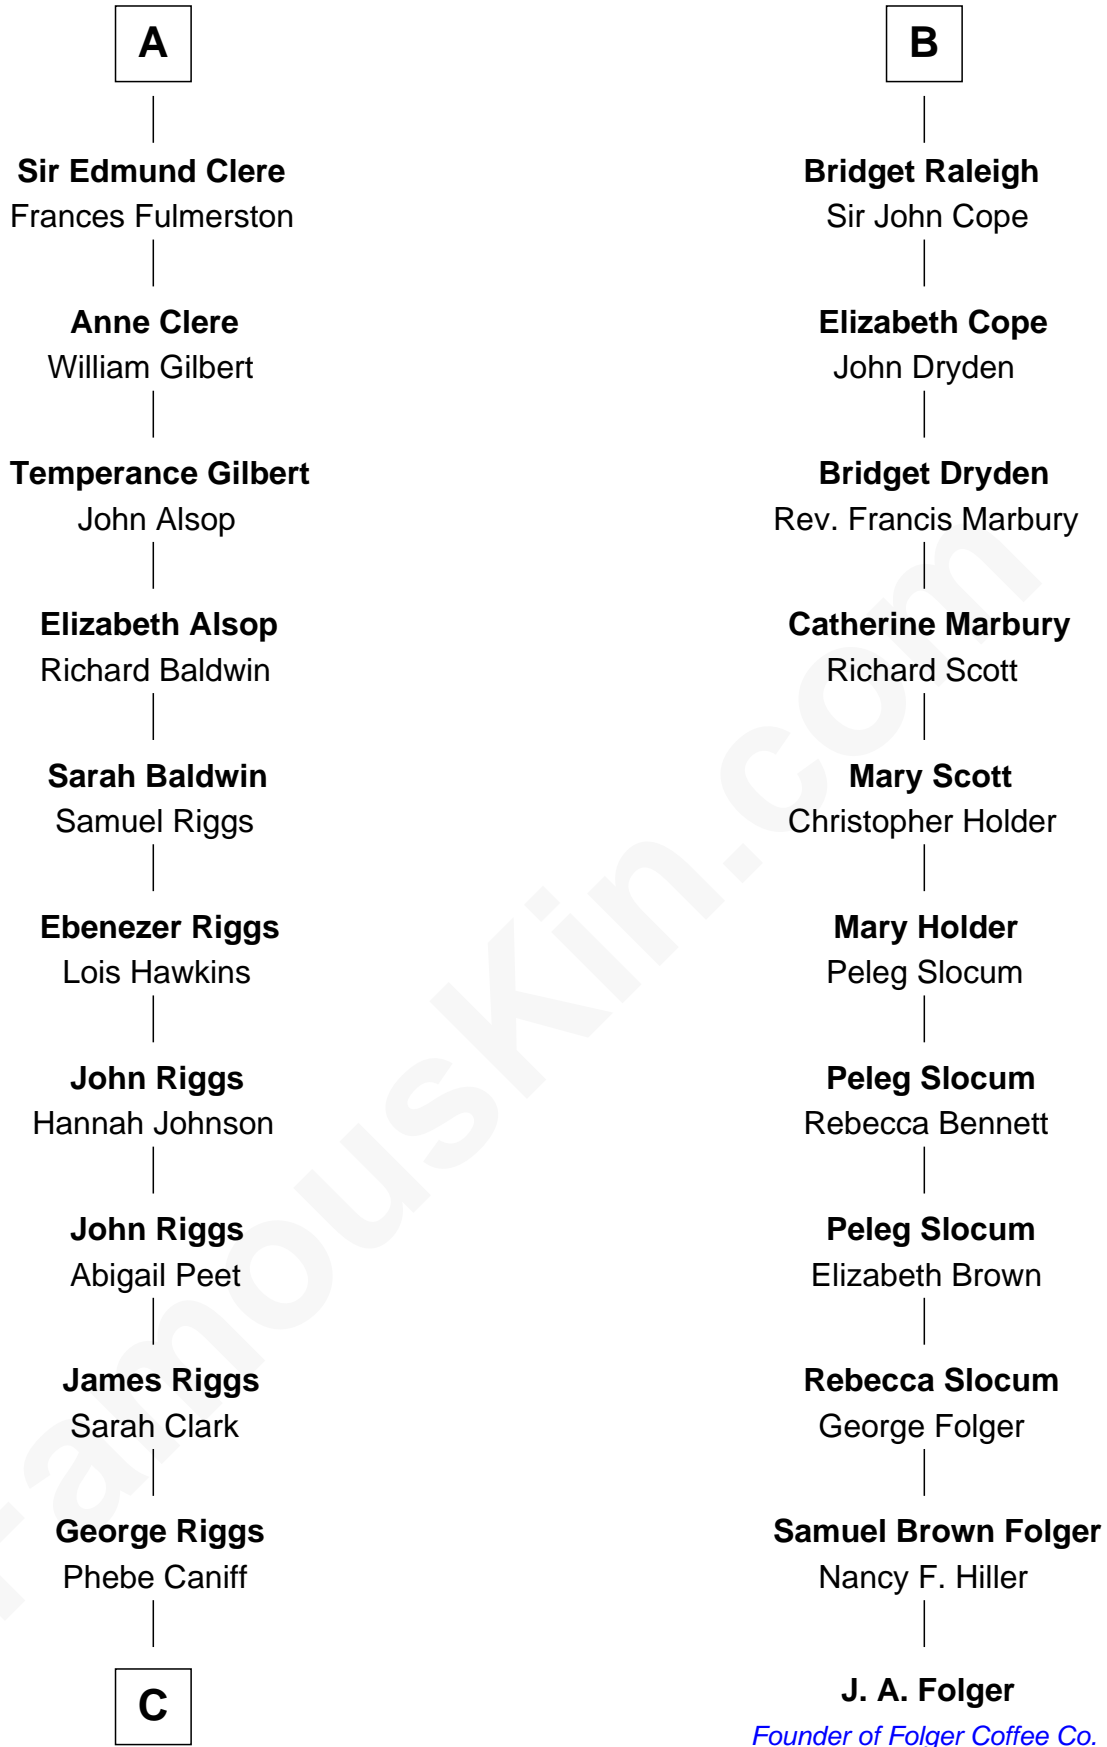

FamousKin.com

Relationship Chart of Mamie (Doud) Eisenhower

First Lady of President Dwight Eisenhower

17th cousin 3 times removed of

J. A. Folger

Founder of Folger Coffee Company

C

—
Maria Riggs

Eli Doud

—
Royal Houghton Doud

Mary Cornelia Sheldon

—
John Sheldon Doud

Elivera Mathilda Carlson

—
Mamie (Doud) Eisenhower

First Lady of Dwight Eisenhower

FamousKin.com