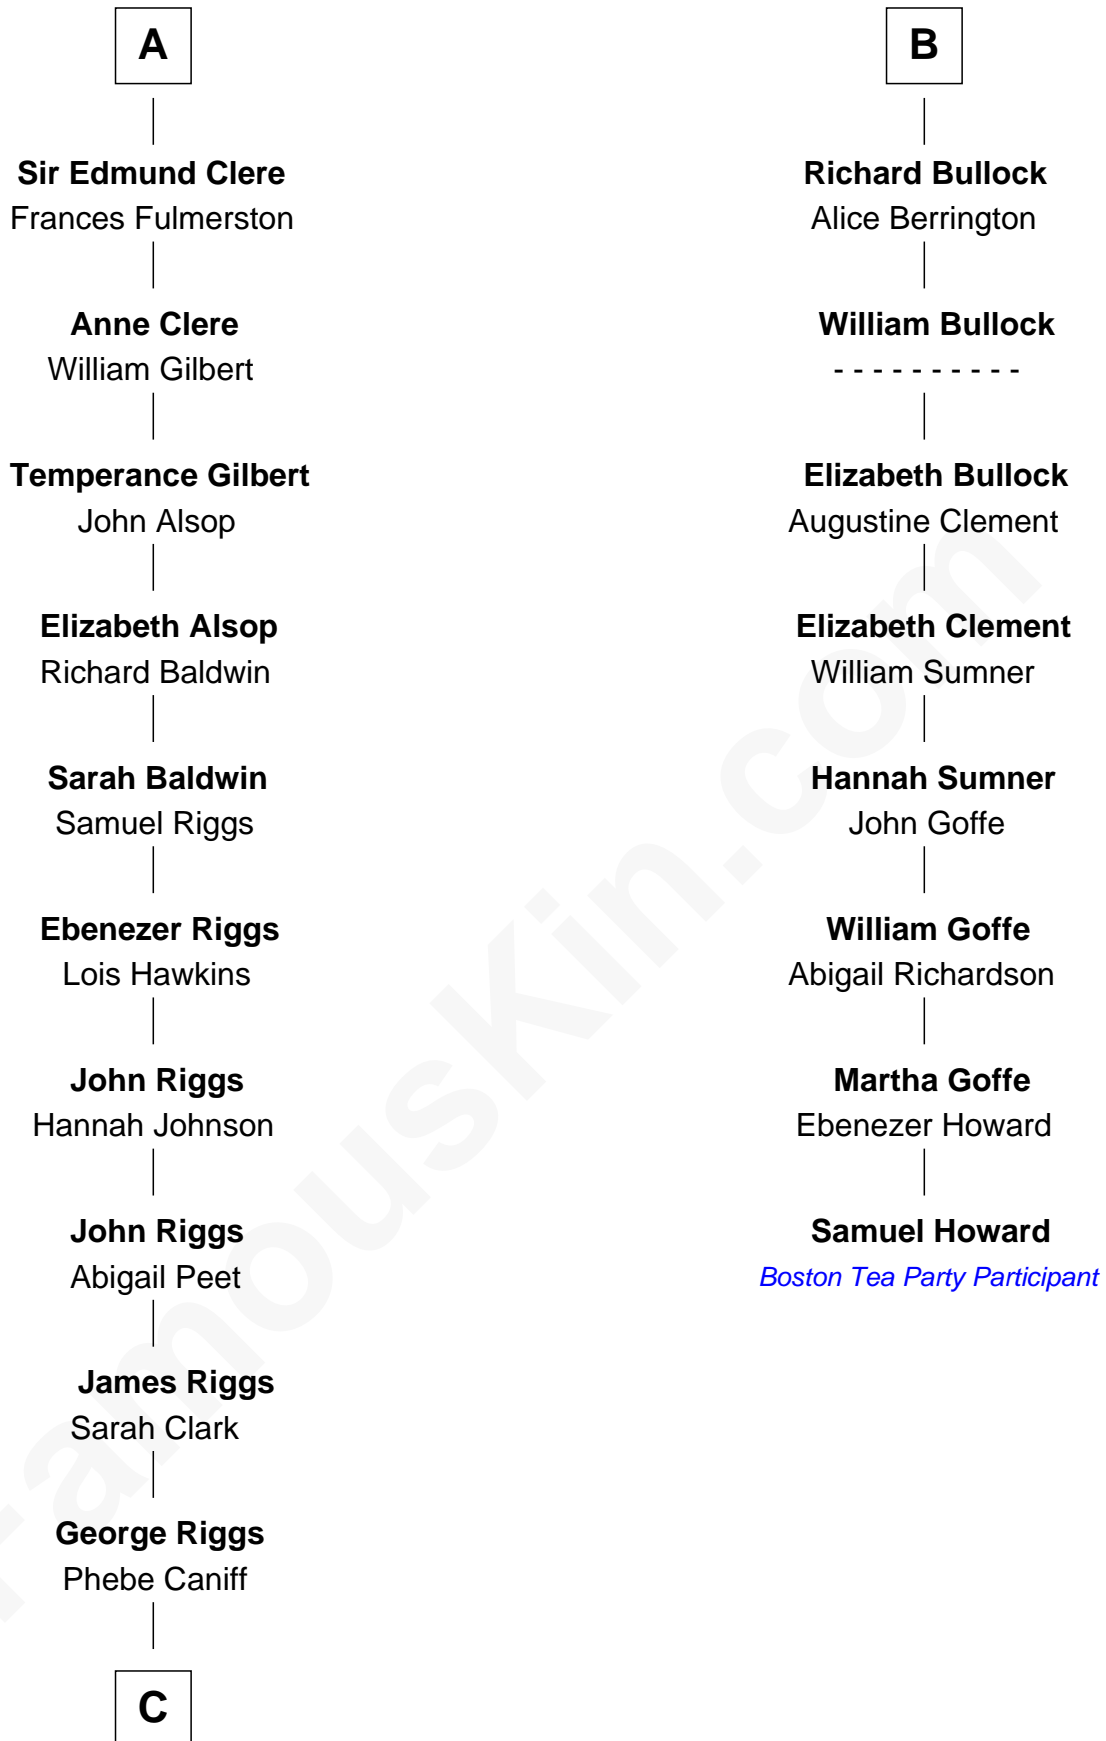

FamousKin.com

Relationship Chart of Mamie (Doud) Eisenhower

First Lady of President Dwight Eisenhower

14th cousin 6 times removed of

Samuel Howard

Boston Tea Party Participant

C

—
Maria Riggs

Eli Doud

—
Royal Houghton Doud

Mary Cornelia Sheldon

—
John Sheldon Doud

Elivera Mathilda Carlson

—
Mamie (Doud) Eisenhower

First Lady of Dwight Eisenhower

FamousKin.com