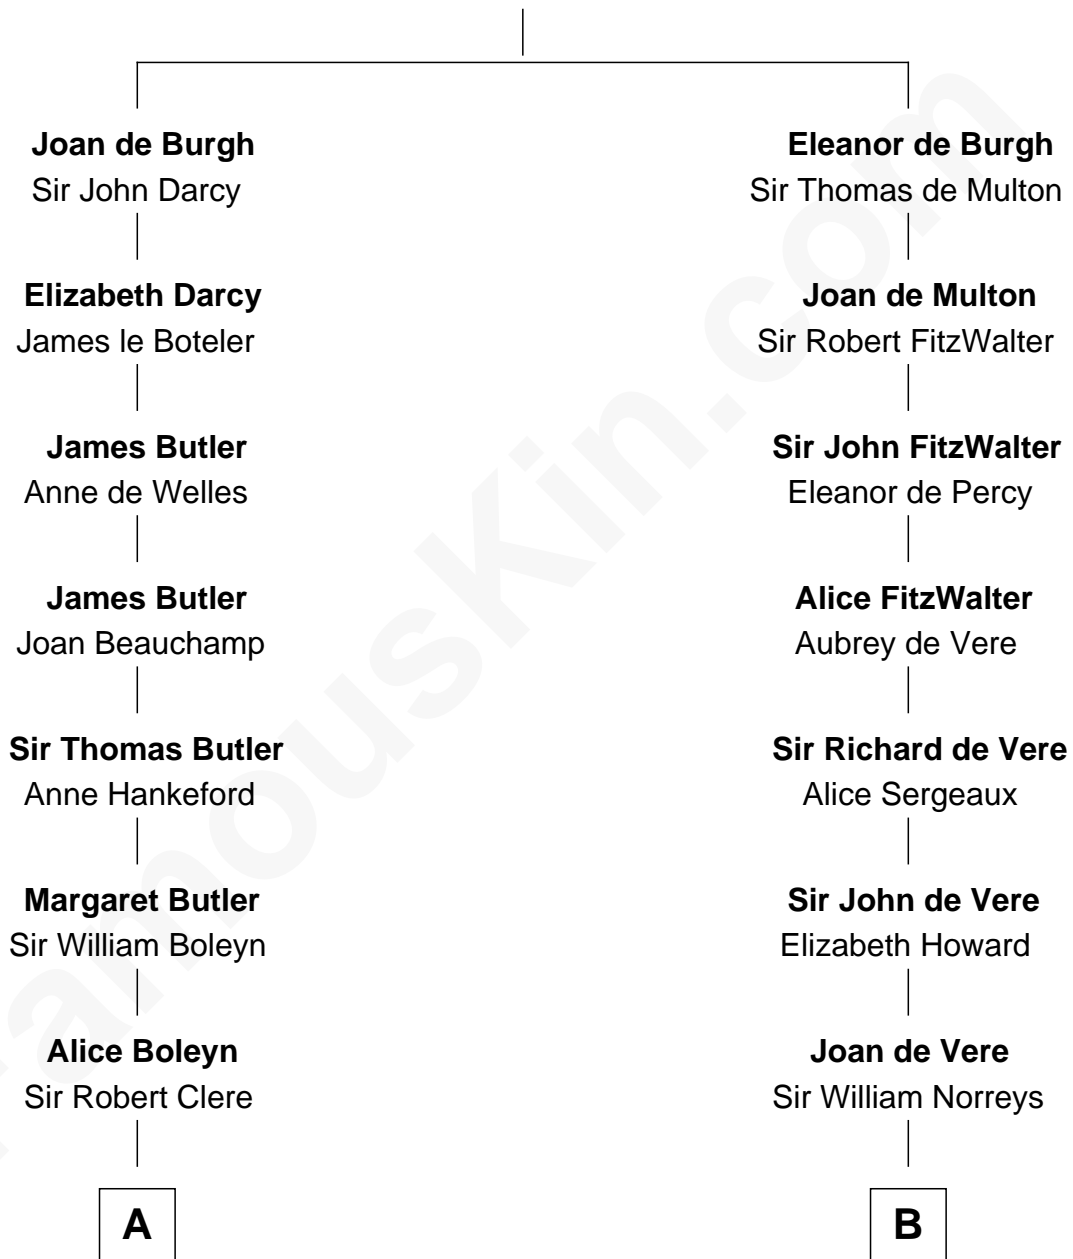

## Relationship Chart of Mamie (Doud) Eisenhower

*First Lady of President Dwight Eisenhower*

16th cousin 5 times removed of

**Samuel Howard**

*Boston Tea Party Participant*

**Sir Richard de Burgh**

Margaret - - - - -

**C**

**George Riggs**

Phebe Caniff

**Maria Riggs**

Eli Doud

**Royal Houghton Doud**

Mary Cornelia Sheldon

**John Sheldon Doud**

Elivera Mathilda Carlson

**Mamie (Doud) Eisenhower**

*First Lady of Dwight Eisenhower*

FamousKin.com