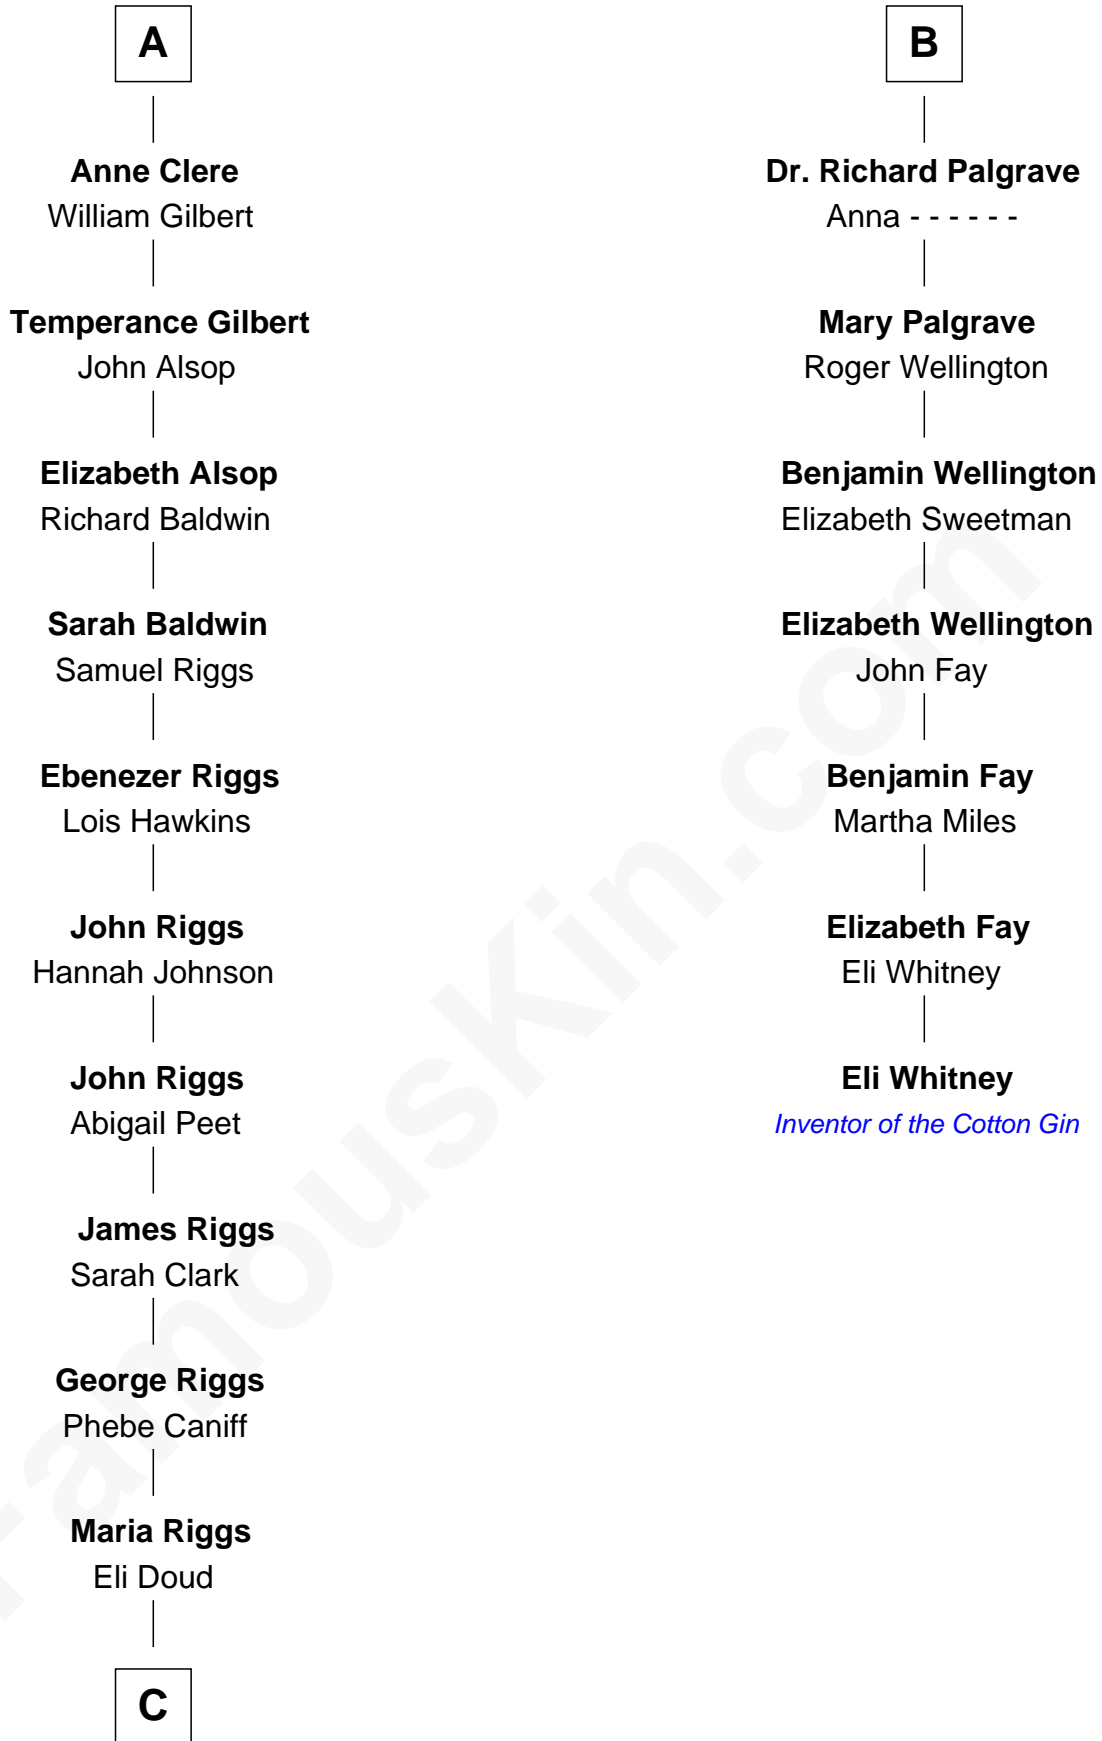

## Relationship Chart of Mamie (Doud) Eisenhower

*First Lady of President Dwight Eisenhower*

13th cousin 6 times removed of

**Eli Whitney**

*Inventor of the Cotton Gin*

**Sir Richard Fitzalan**

Elizabeth de Bohun

**C**

—  
**Royal Houghton Doud**

Mary Cornelia Sheldon

—  
**John Sheldon Doud**

Elivera Mathilda Carlson

—  
**Mamie (Doud) Eisenhower**

*First Lady of Dwight Eisenhower*

FamousKin.com