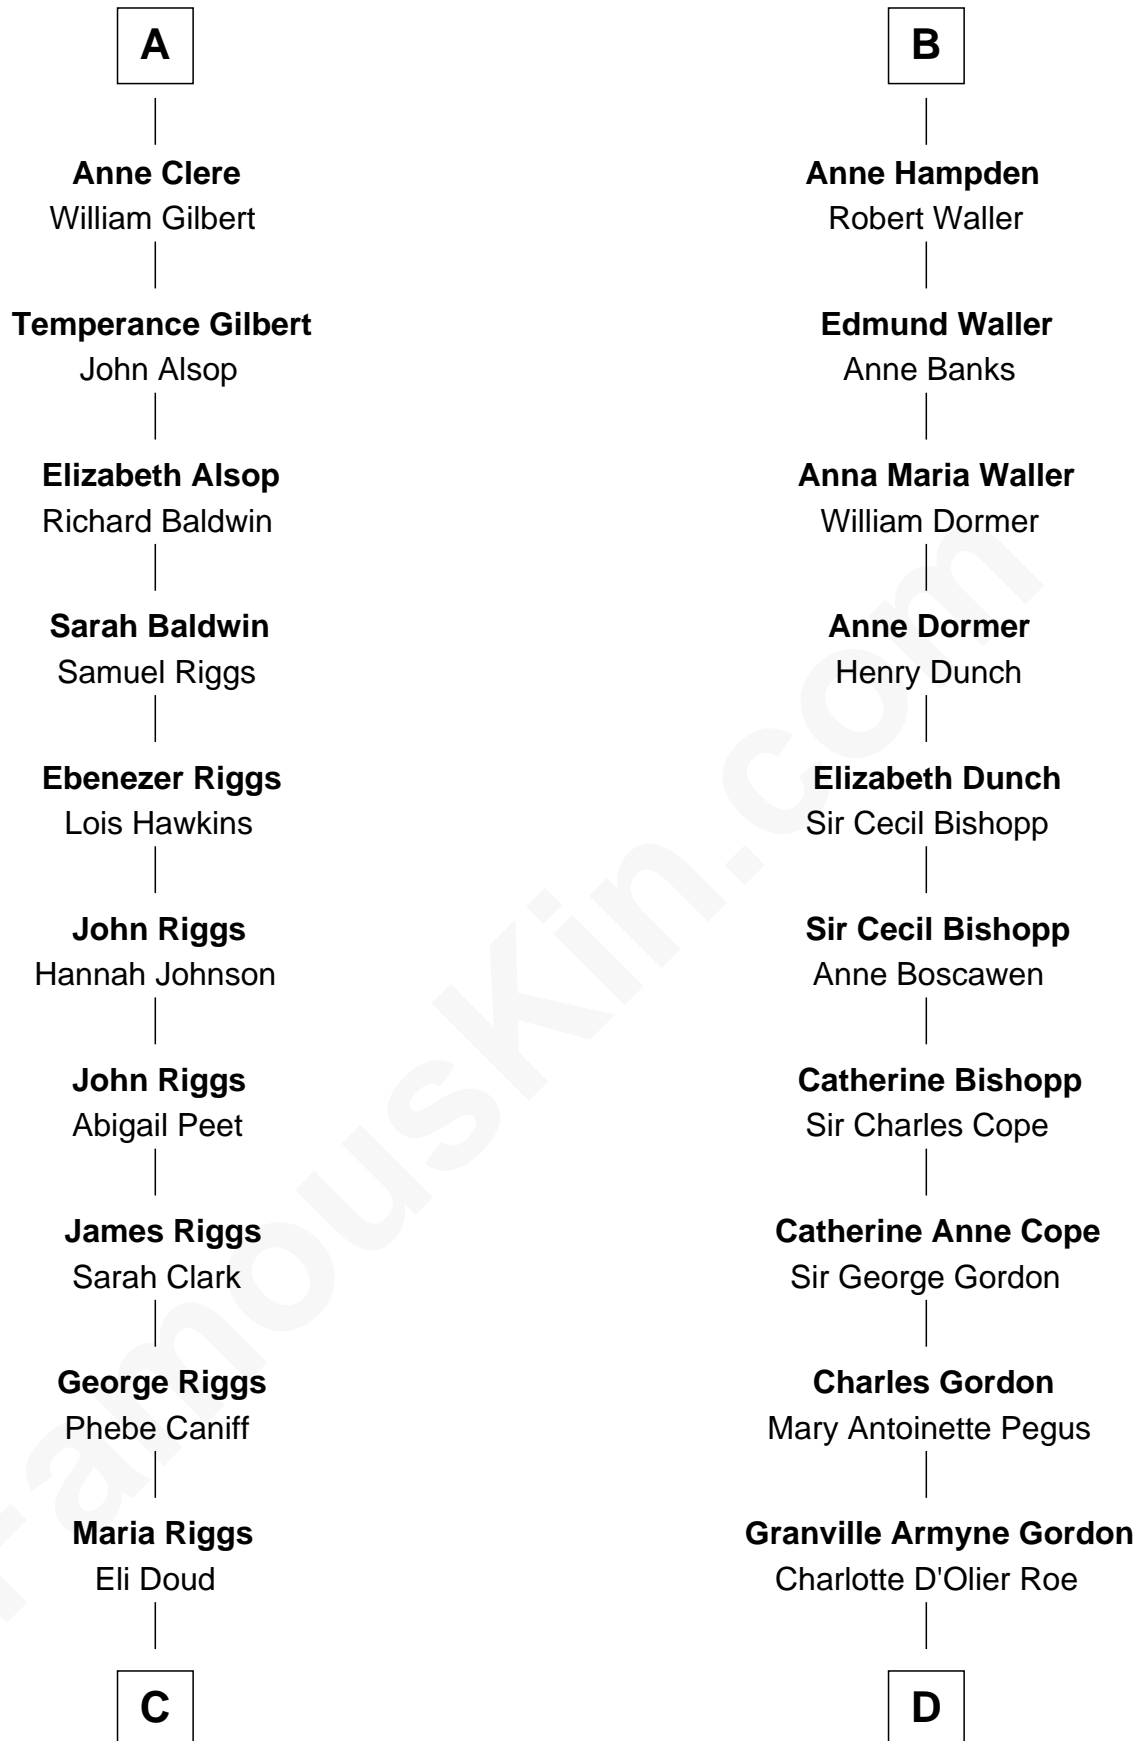

FamousKin.com

Relationship Chart of Mamie (Doud) Eisenhower

First Lady of President Dwight Eisenhower

19th cousin 2 times removed of

Cara Delevingne

Fashion Model and Movie Actress

C

Royal Houghton Doud
Mary Cornelia Sheldon

John Sheldon Doud
Elivera Mathilda Carlson

Mamie (Doud) Eisenhower
First Lady of Dwight Eisenhower

D

Armyne Evelyne Gordon
Sir Lionel Lawson Faudel-Phillips

Anne Margaret Faudel-Phillips
John Vincent Sheffield

Jane Armyne Sheffield
Sir Jocelyn Edward Greville Stevens

Pandora Anne Stevens
Charles Hamar Delevingne

Cara Delevingne
Model and Actress