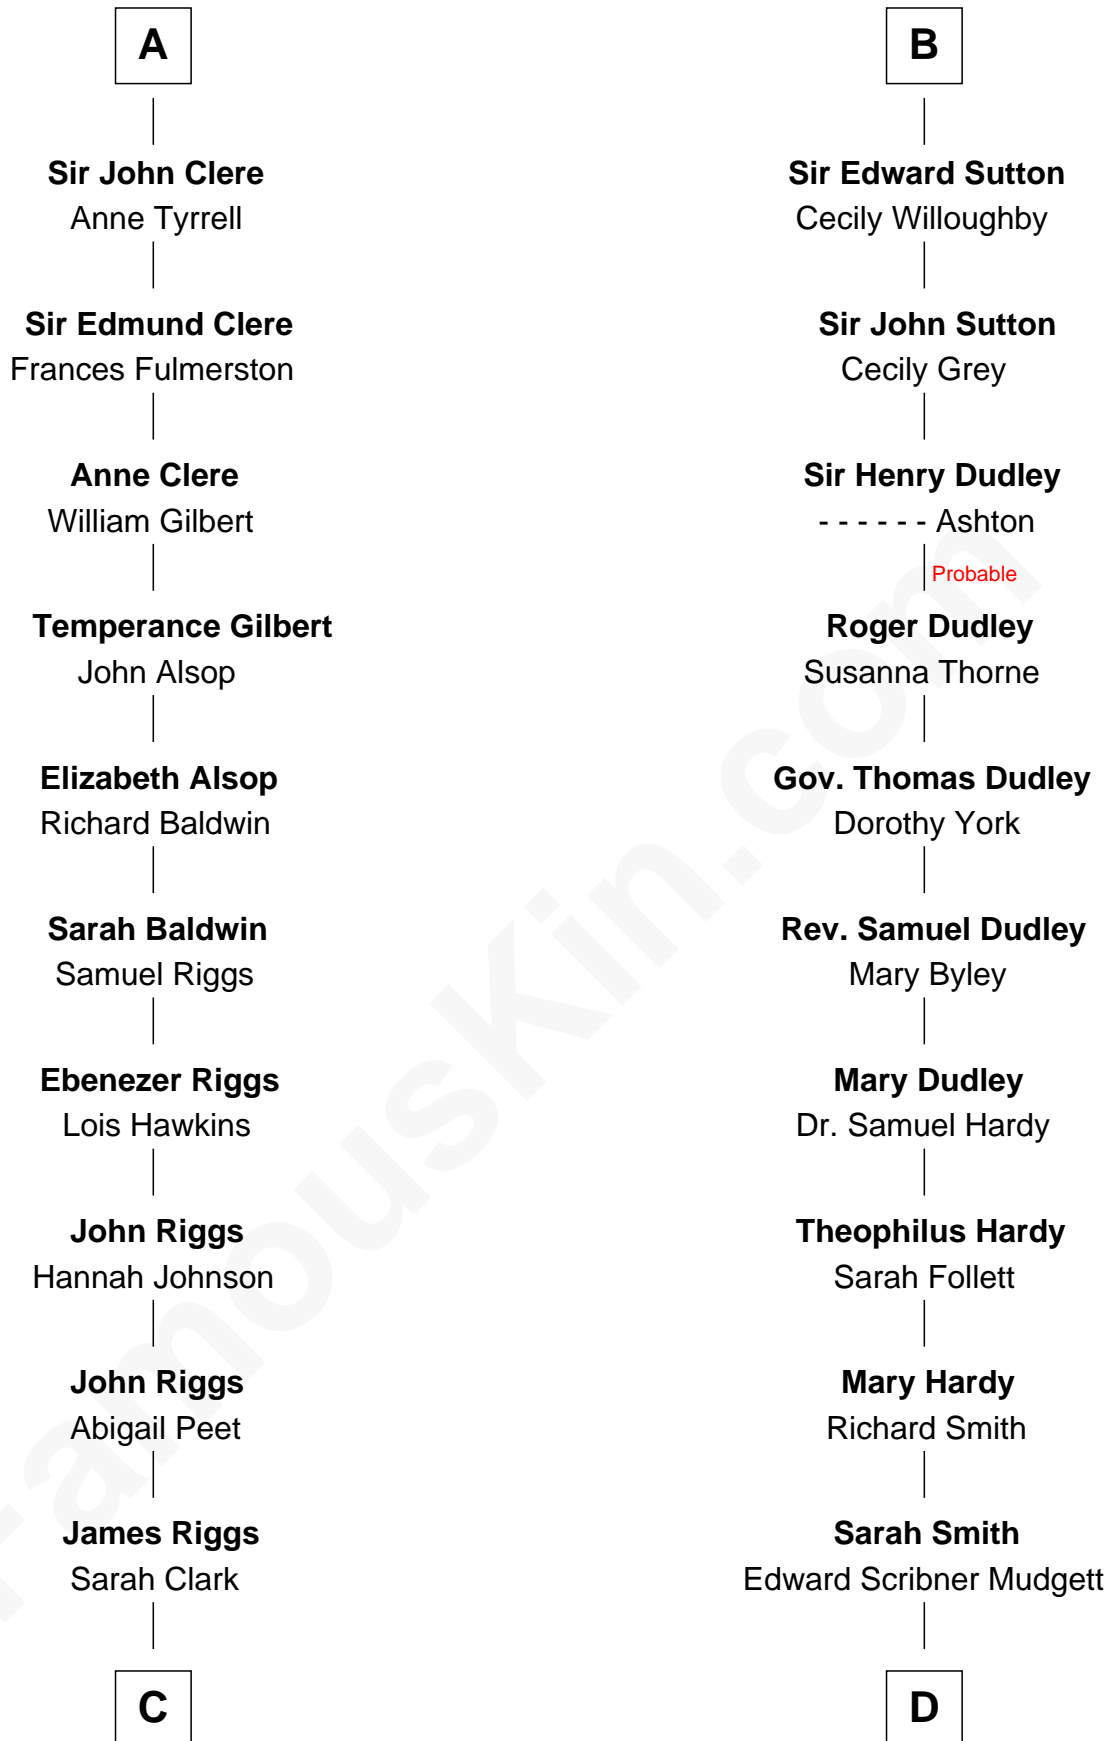

FamousKin.com

Relationship Chart of Mamie (Doud) Eisenhower

First Lady of President Dwight Eisenhower

20th cousin 1 time removed of

Dr. H. H. Holmes

Serial Killer aka "Devil in the White City"

C

George Riggs

Phebe Caniff

Maria Riggs

Eli Doud

Royal Houghton Doud

Mary Cornelia Sheldon

John Sheldon Doud

Elivera Mathilda Carlson

Mamie (Doud) Eisenhower