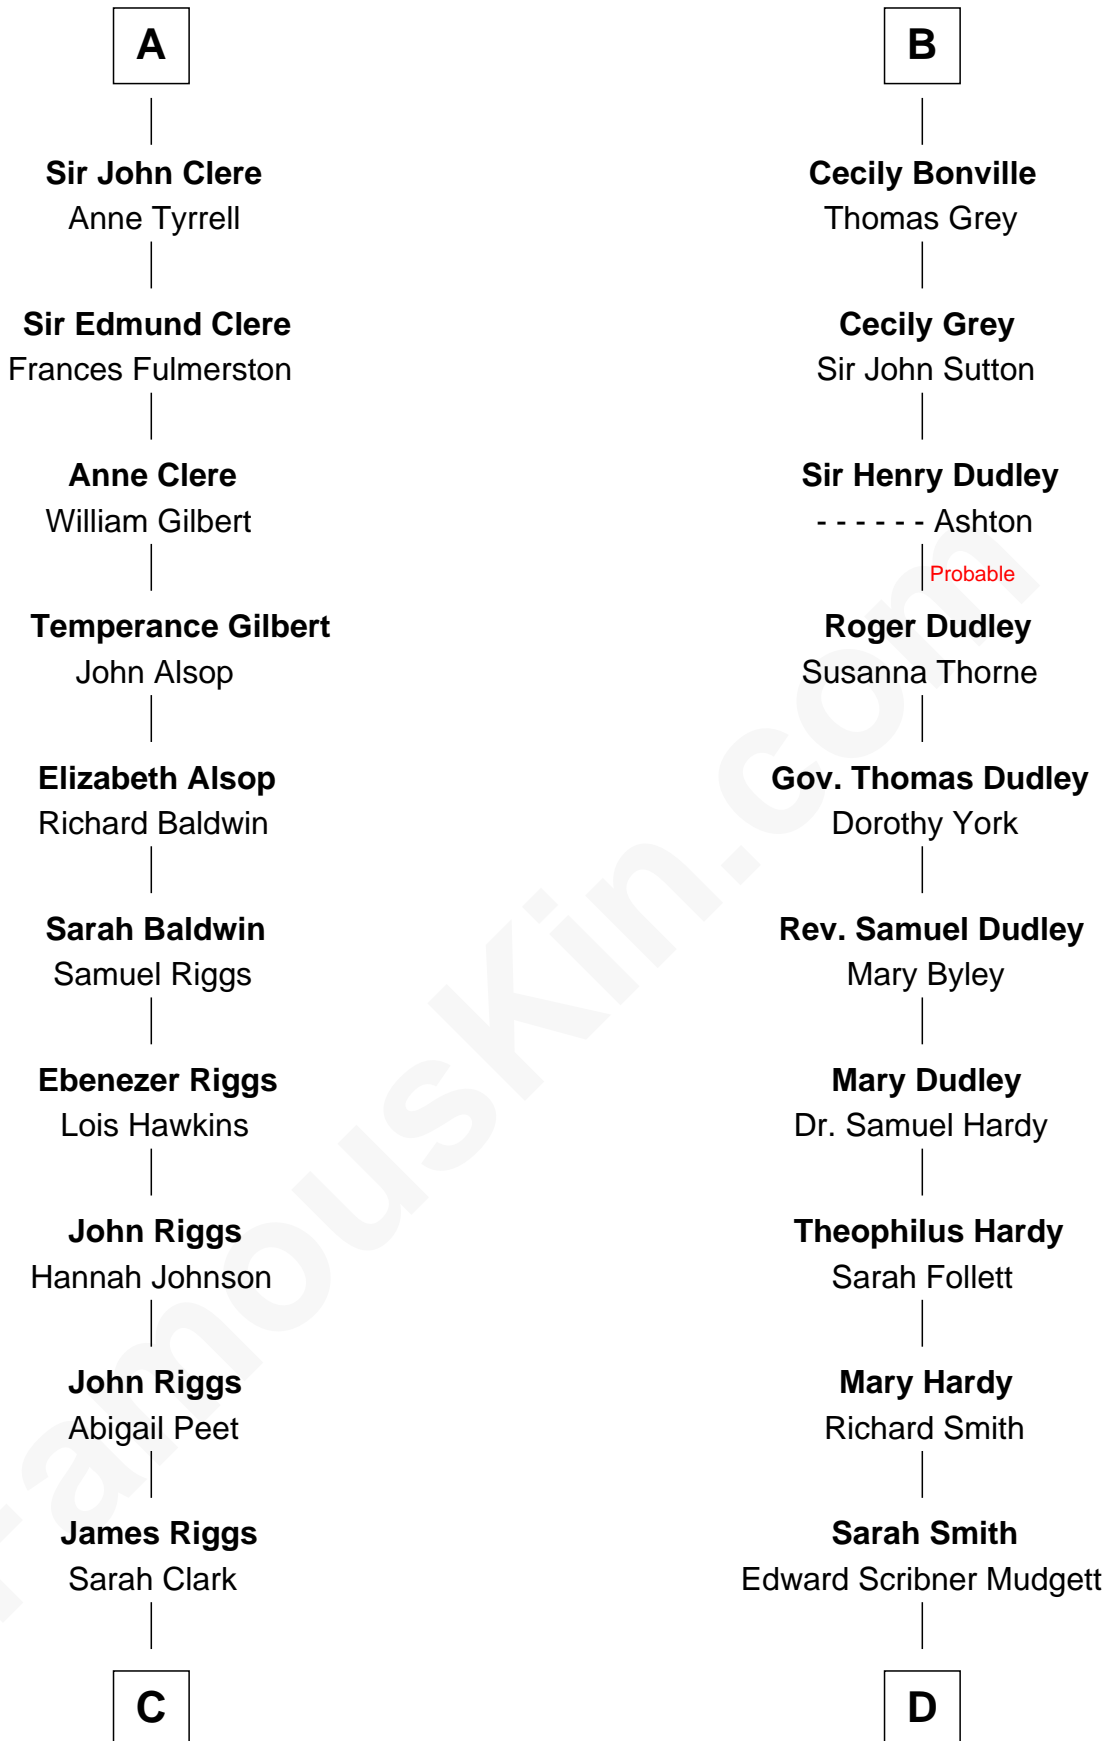

FamousKin.com

Relationship Chart of Mamie (Doud) Eisenhower

First Lady of President Dwight Eisenhower

20th cousin 1 time removed of

Dr. H. H. Holmes

Serial Killer aka "Devil in the White City"

Sir Richard de Burgh

Margaret - - - - -

C

George Riggs

Phebe Caniff

Maria Riggs

Eli Doud

Royal Houghton Doud

Mary Cornelia Sheldon

John Sheldon Doud

Elivera Mathilda Carlson

Mamie (Doud) Eisenhower

First Lady of Dwight Eisenhower

D

Samuel Mudgett

Mary Morrill

Scribner Mudgett

Nancy Prescott

Levi Horton Mudgett

Theodate Page Price

Dr. H. H. Holmes

Serial Killer Dr. H. H. Holmes