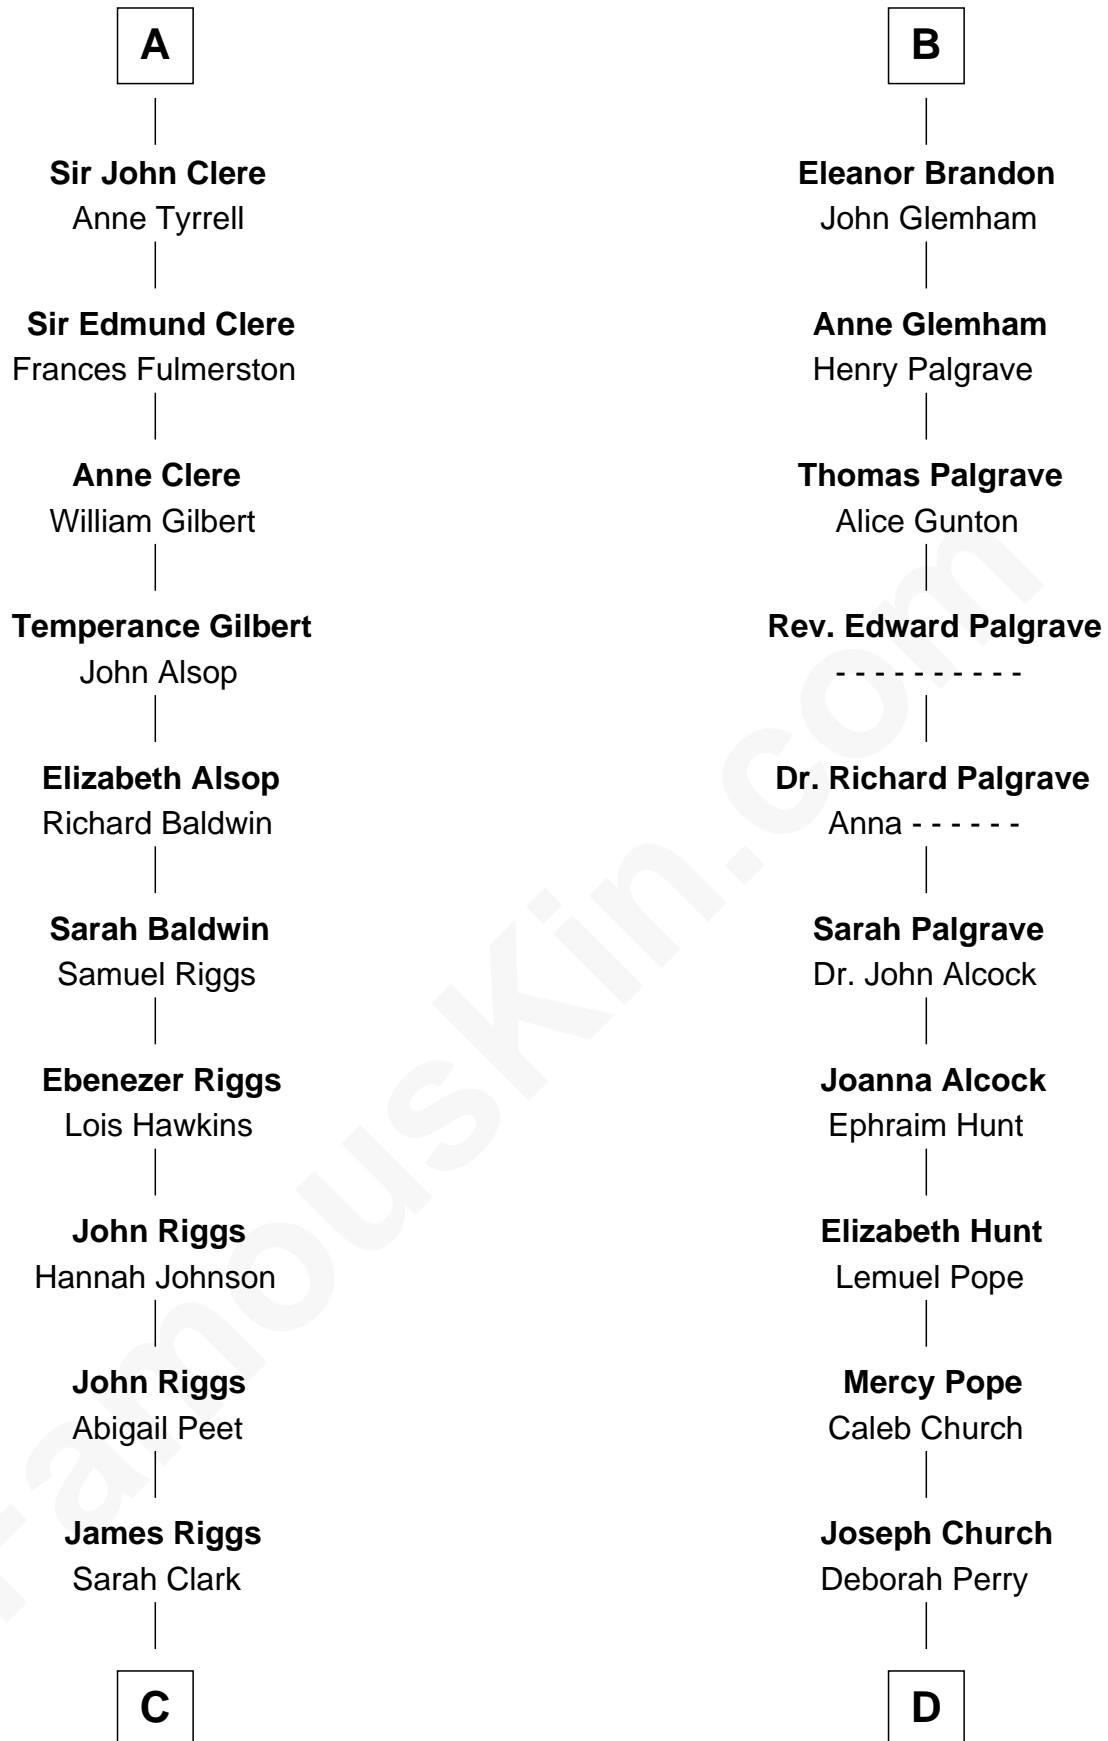

## Relationship Chart of Mamie (Doud) Eisenhower

*First Lady of President Dwight Eisenhower*

20th cousin 1 time removed of

**Franklin D. Roosevelt**

*32nd U.S. President*

**C**

**George Riggs**  
Phebe Caniff

**Maria Riggs**  
Eli Doud

**Royal Houghton Doud**  
Mary Cornelia Sheldon

**John Sheldon Doud**  
Elivera Mathilda Carlson

**Mamie (Doud) Eisenhower**  
*First Lady of Dwight Eisenhower*

**D**

**Deborah P. Church**  
Warren Delano