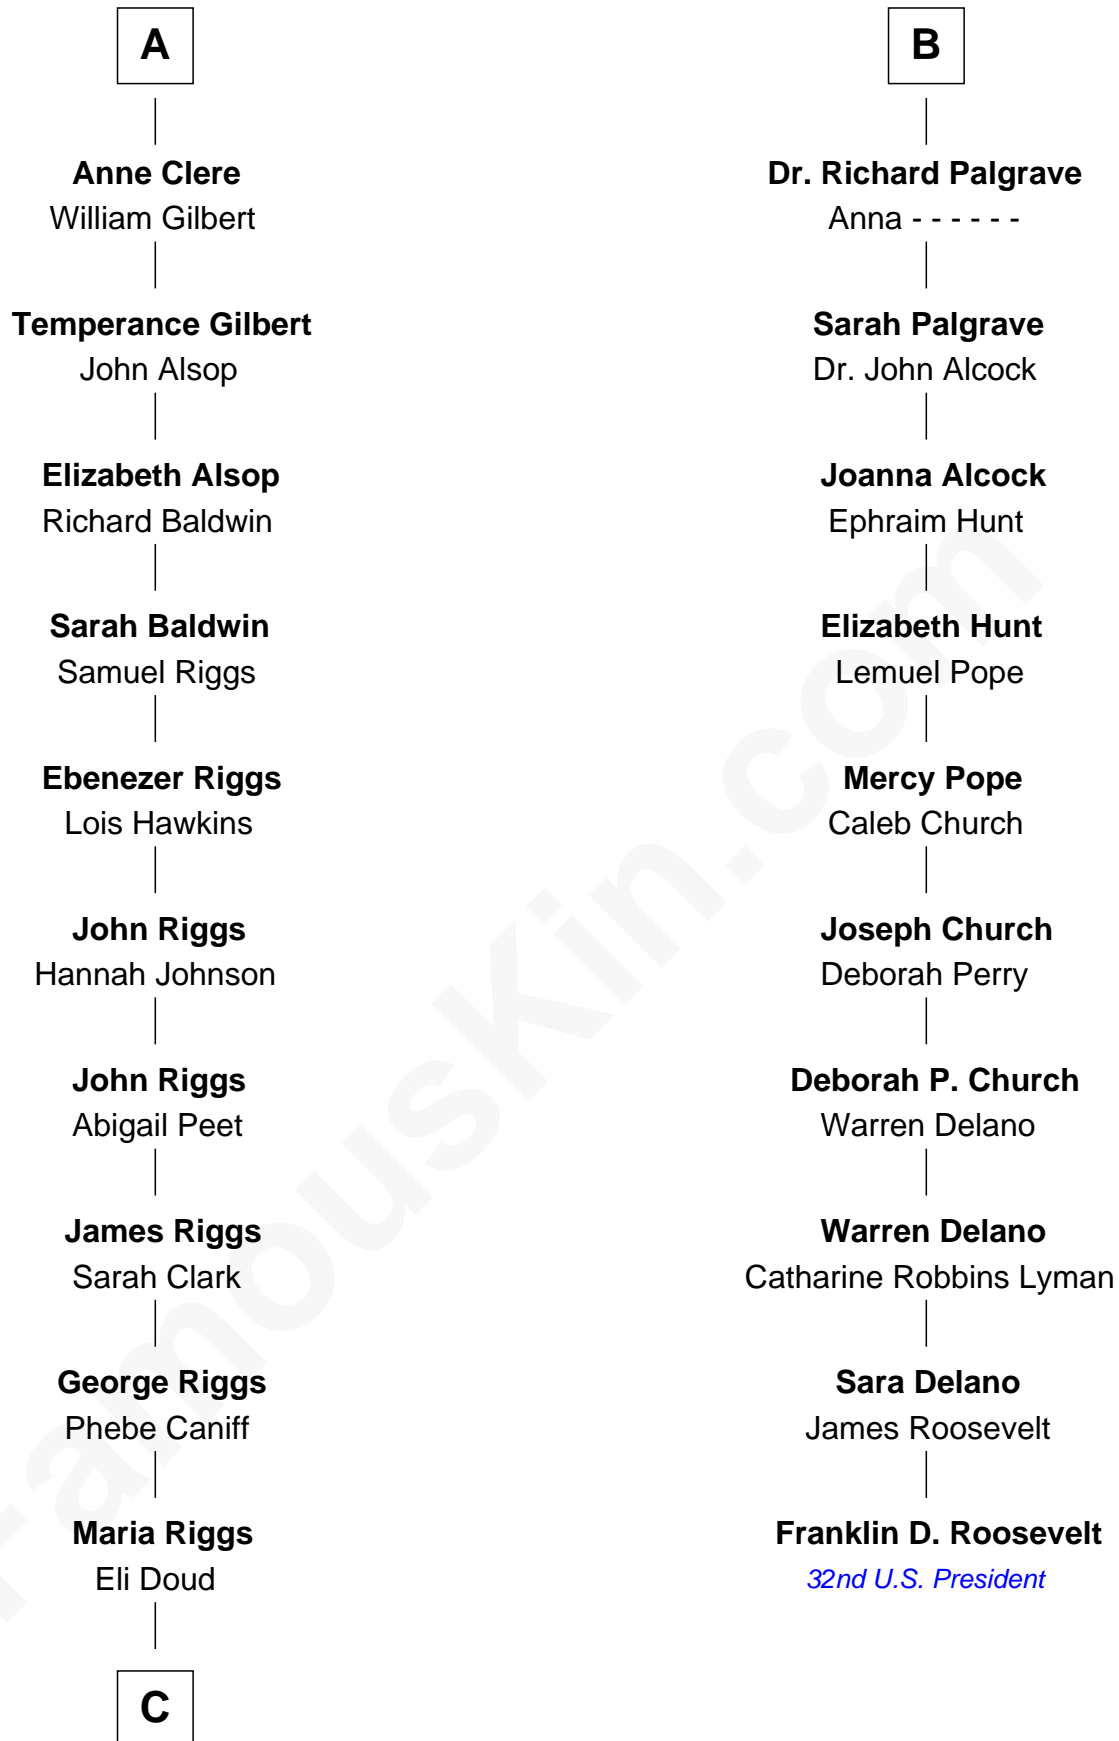

## Relationship Chart of Mamie (Doud) Eisenhower

*First Lady of President Dwight Eisenhower*

16th cousin 3 times removed of

**Franklin D. Roosevelt**

*32nd U.S. President*

**Sir Richard Fitzalan**

Elizabeth de Bohun

C

—  
**Royal Houghton Doud**

Mary Cornelia Sheldon

—  
**John Sheldon Doud**

Elivera Mathilda Carlson

—  
**Mamie (Doud) Eisenhower**

*First Lady of Dwight Eisenhower*

FamousKin.com