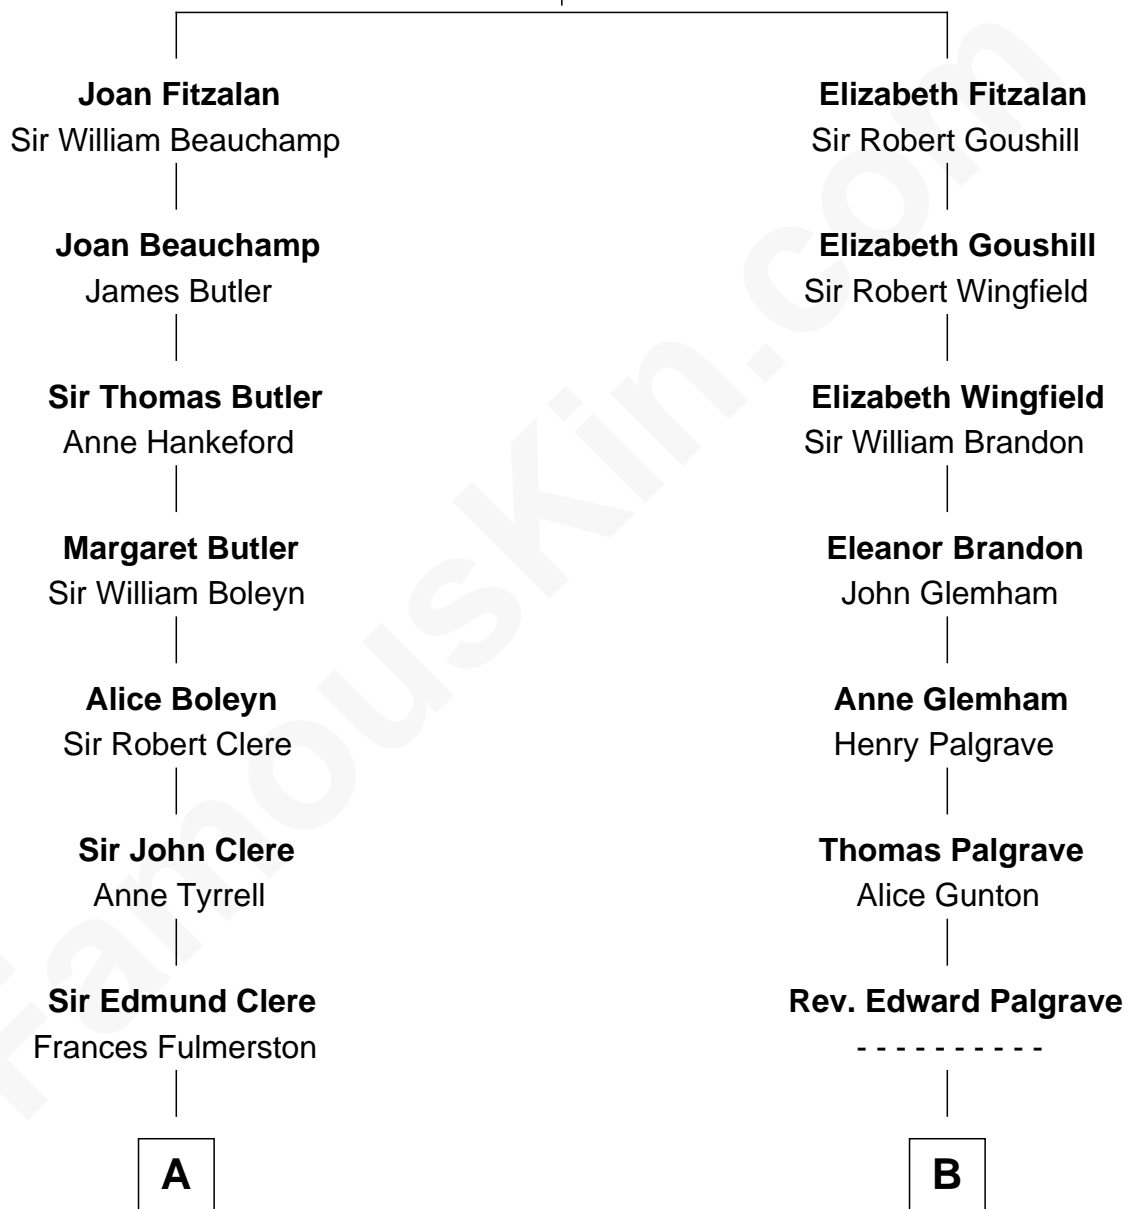

## Relationship Chart of Mamie (Doud) Eisenhower

*First Lady of President Dwight Eisenhower*

16th cousin 3 times removed of

**Franklin D. Roosevelt**

*32nd U.S. President*

**Sir Richard Fitzalan**

Elizabeth de Bohun

C

—  
**Royal Houghton Doud**

Mary Cornelia Sheldon

—  
**John Sheldon Doud**

Elivera Mathilda Carlson

—  
**Mamie (Doud) Eisenhower**

*First Lady of Dwight Eisenhower*

FamousKin.com