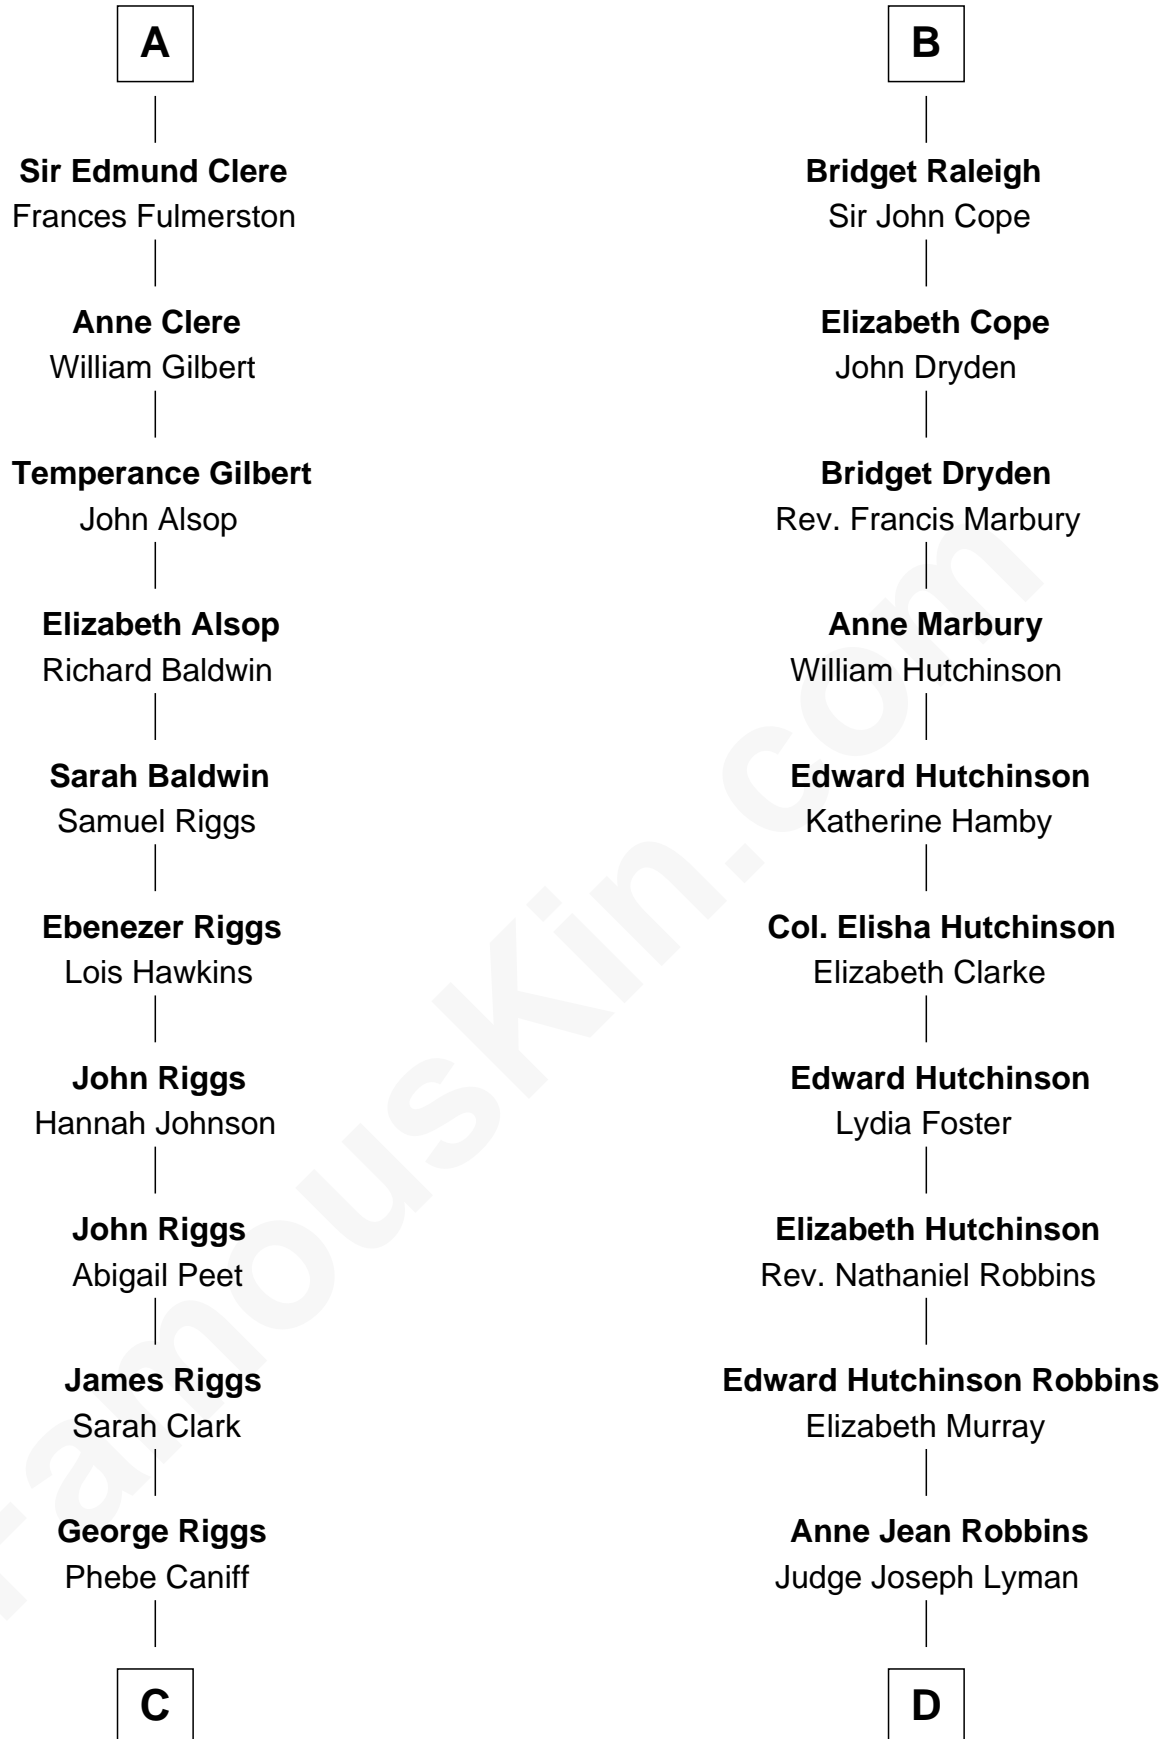

FamousKin.com
Relationship Chart of
Mamie (Doud) Eisenhower

First Lady of President Dwight Eisenhower

19th cousin 1 time removed of

Franklin D. Roosevelt
32nd U.S. President

Sir James le Boteler
 Eleanor de Bohun

A

Pernel le Boteler
 Sir Gilbert Talbot

Sir Richard Talbot
 Ankaret le Strange

Mary Talbot
 Sir Thomas Greene

Sir Thomas Greene
 Phillippa Ferrers

Elizabeth Greene
 William Raleigh

Sir Edward Raleigh
 Margaret Verney

Sir Edward Raleigh
 Anne Chamberlayne

B

C

Maria Riggs
Eli Doud

Royal Houghton Doud
Mary Cornelia Sheldon

John Sheldon Doud
Elivera Mathilda Carlson

Mamie (Doud) Eisenhower
First Lady of Dwight Eisenhower

D