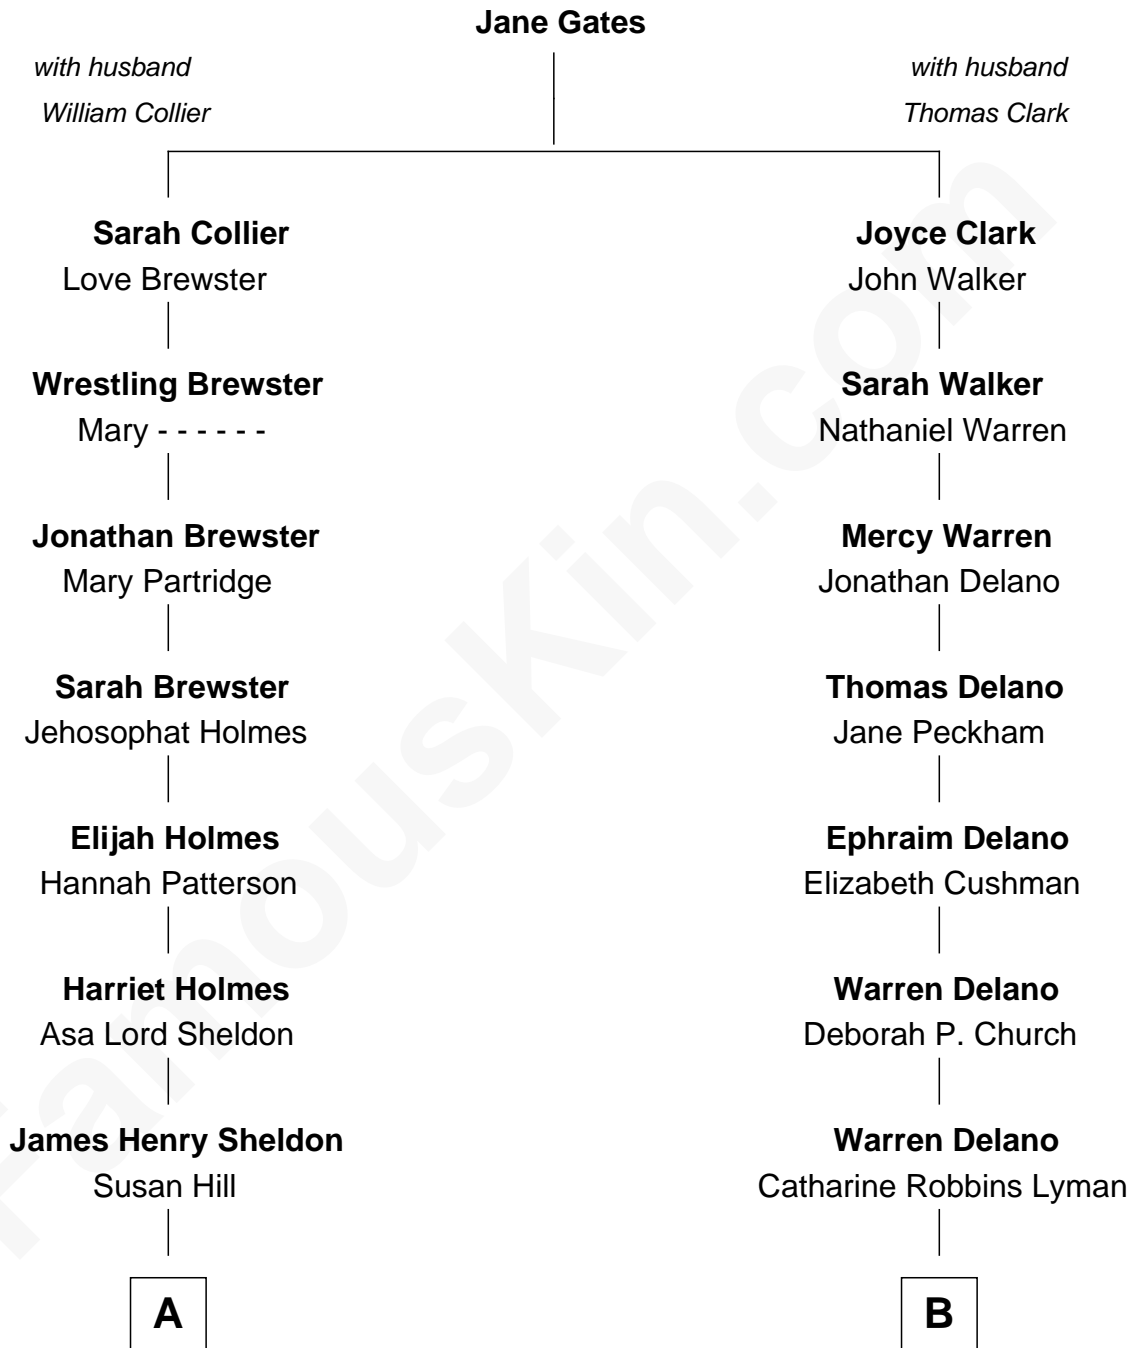

FamousKin.com
Relationship Chart of
Mamie (Doud) Eisenhower

First Lady of President Dwight Eisenhower

8th cousin 1 time removed of

Franklin D. Roosevelt

32nd U.S. President

A

Mary Cornelia Sheldon

Royal Houghton Doud

John Sheldon Doud

Elivera Mathilda Carlson

Mamie (Doud) Eisenhower

First Lady of Dwight Eisenhower

B

Sara Delano

James Roosevelt

Franklin D. Roosevelt

32nd U.S. President

FamousKin.com