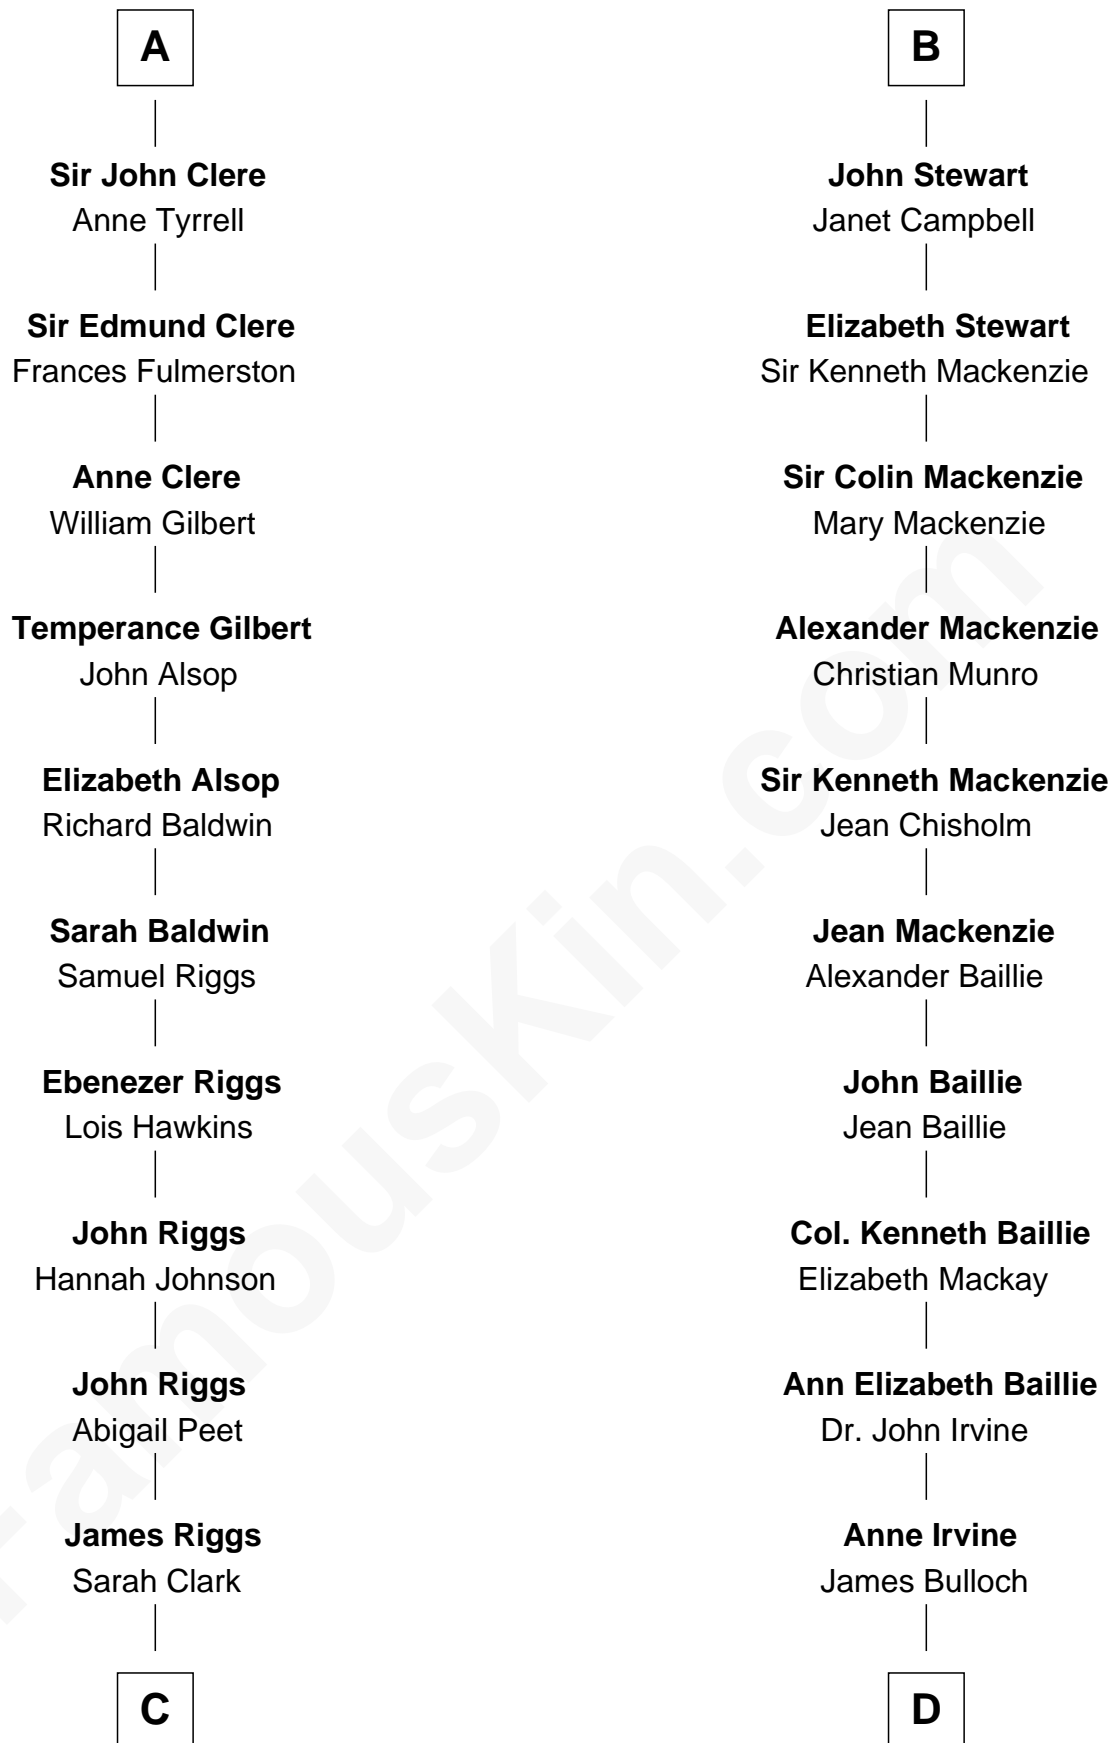

FamousKin.com

Relationship Chart of Mamie (Doud) Eisenhower

First Lady of President Dwight Eisenhower

20th cousin 1 time removed of

Eleanor Roosevelt

First Lady of President Franklin D. Roosevelt

C

George Riggs
Phebe Caniff

Maria Riggs
Eli Doud

Royal Houghton Doud
Mary Cornelia Sheldon

John Sheldon Doud
Elivera Mathilda Carlson

Mamie (Doud) Eisenhower
First Lady of Dwight Eisenhower

D

James Stephens Bulloch
Martha Stewart

Martha Bulloch
Theodore Roosevelt

Elliott Roosevelt
Anna Rebecca Hall

Eleanor Roosevelt
First Lady of Franklin Roosevelt