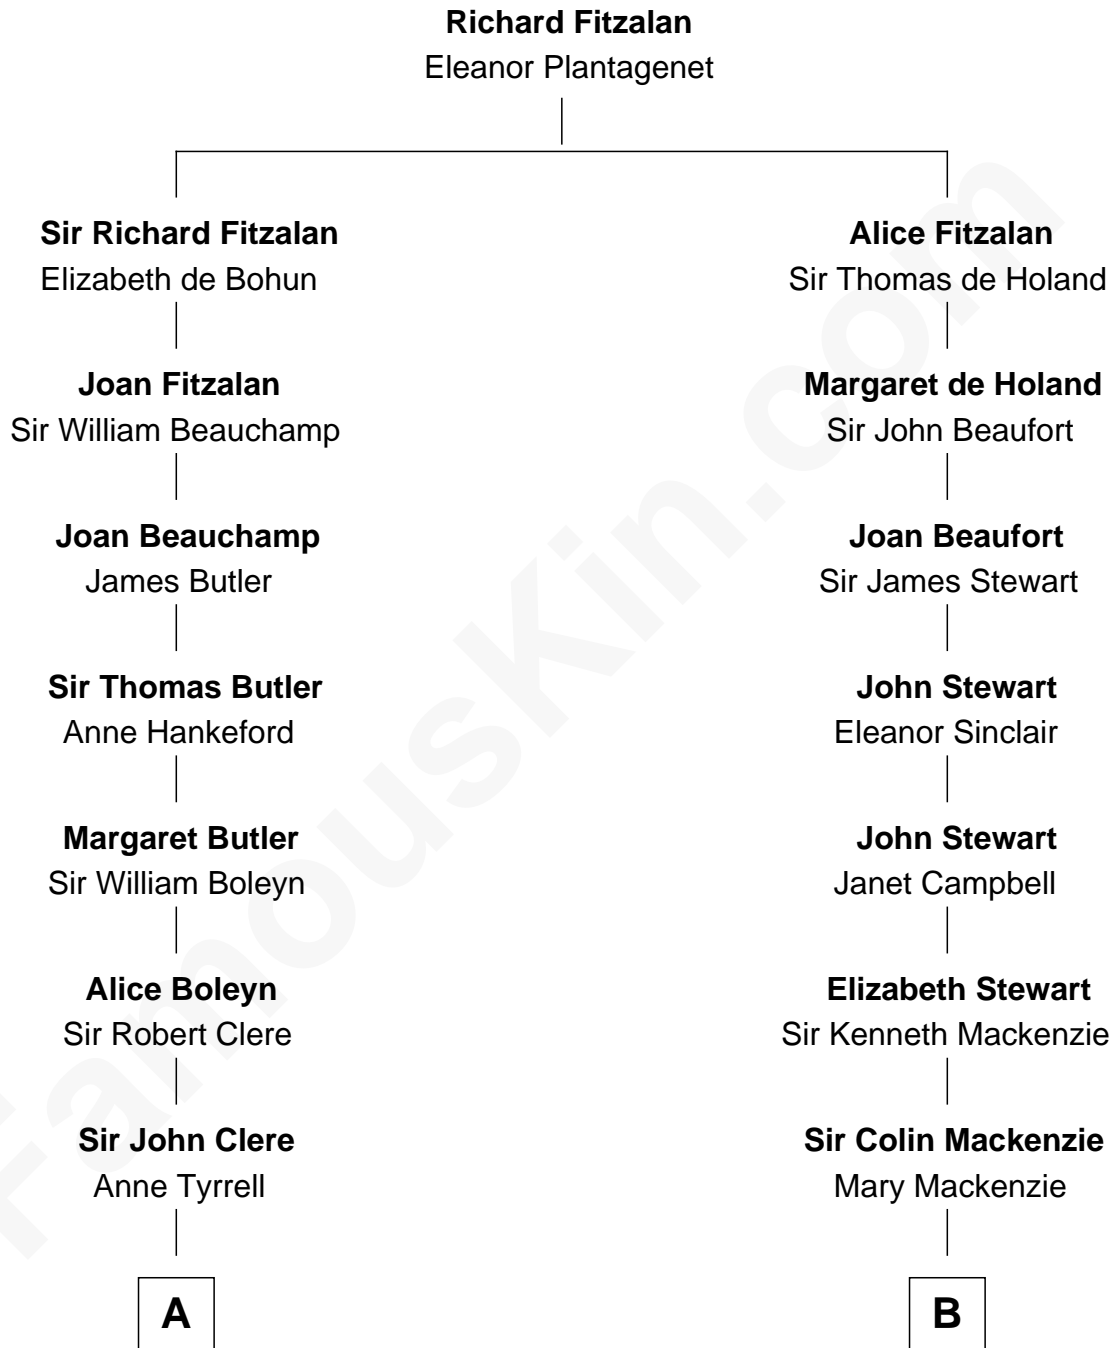

# FamousKin.com

## Relationship Chart of Mamie (Doud) Eisenhower

*First Lady of President Dwight Eisenhower*

17th cousin 3 times removed of

**Eleanor Roosevelt**

*First Lady of President Franklin D. Roosevelt*

**C**

—  
**Maria Riggs**

Eli Doud

—  
**Royal Houghton Doud**

Mary Cornelia Sheldon

—  
**John Sheldon Doud**

Elivera Mathilda Carlson

—  
**Mamie (Doud) Eisenhower**

*First Lady of Dwight Eisenhower*

FamousKin.com