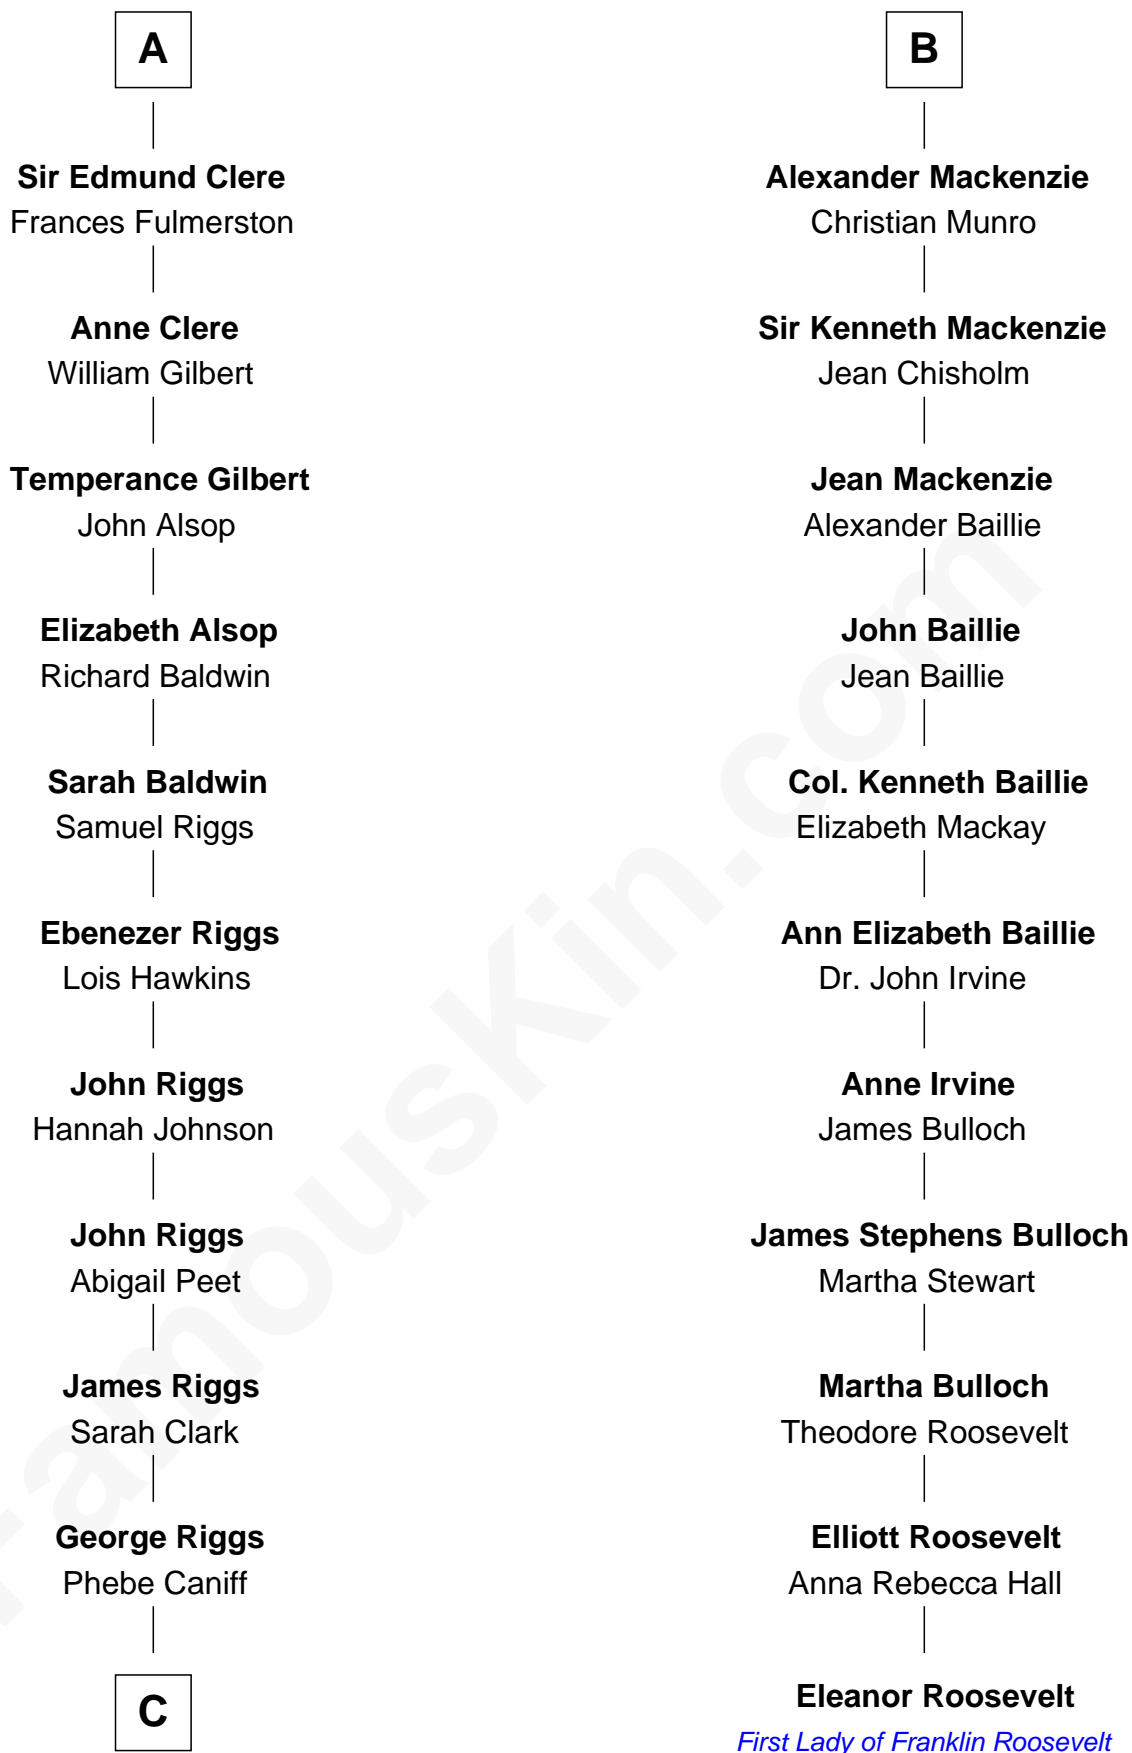

## Relationship Chart of Mamie (Doud) Eisenhower

*First Lady of President Dwight Eisenhower*

17th cousin 3 times removed of

**Eleanor Roosevelt**

*First Lady of President Franklin D. Roosevelt*

**C**

—  
**Maria Riggs**

Eli Doud

—  
**Royal Houghton Doud**

Mary Cornelia Sheldon

—  
**John Sheldon Doud**

Elivera Mathilda Carlson

—  
**Mamie (Doud) Eisenhower**

*First Lady of Dwight Eisenhower*

FamousKin.com