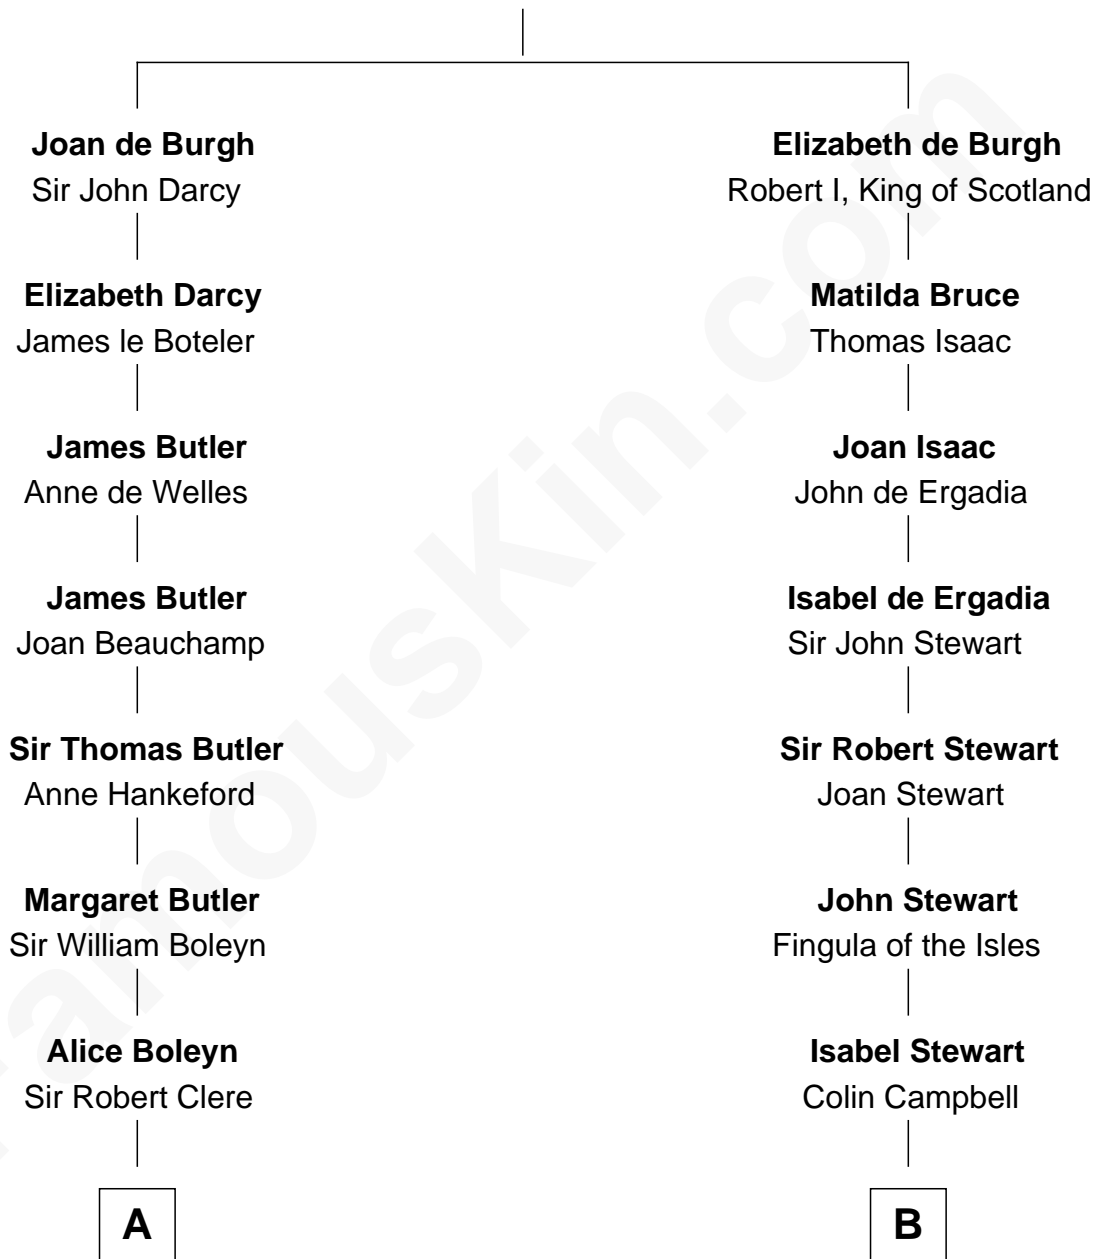

## Relationship Chart of

### Mamie (Doud) Eisenhower

*First Lady of President Dwight Eisenhower*

21st cousin of

### Eleanor Roosevelt

*First Lady of President Franklin D. Roosevelt*

**Sir Richard de Burgh**

Margaret - - - - -

**C**

**George Riggs**  
Phebe Caniff

**Maria Riggs**  
Eli Doud

**Royal Houghton Doud**  
Mary Cornelia Sheldon

**John Sheldon Doud**  
Elivera Mathilda Carlson

**Mamie (Doud) Eisenhower**  
*First Lady of Dwight Eisenhower*

**D**

**Anne Irvine**  
James Bulloch

**James Stephens Bulloch**  
Martha Stewart

**Martha Bulloch**  
Theodore Roosevelt