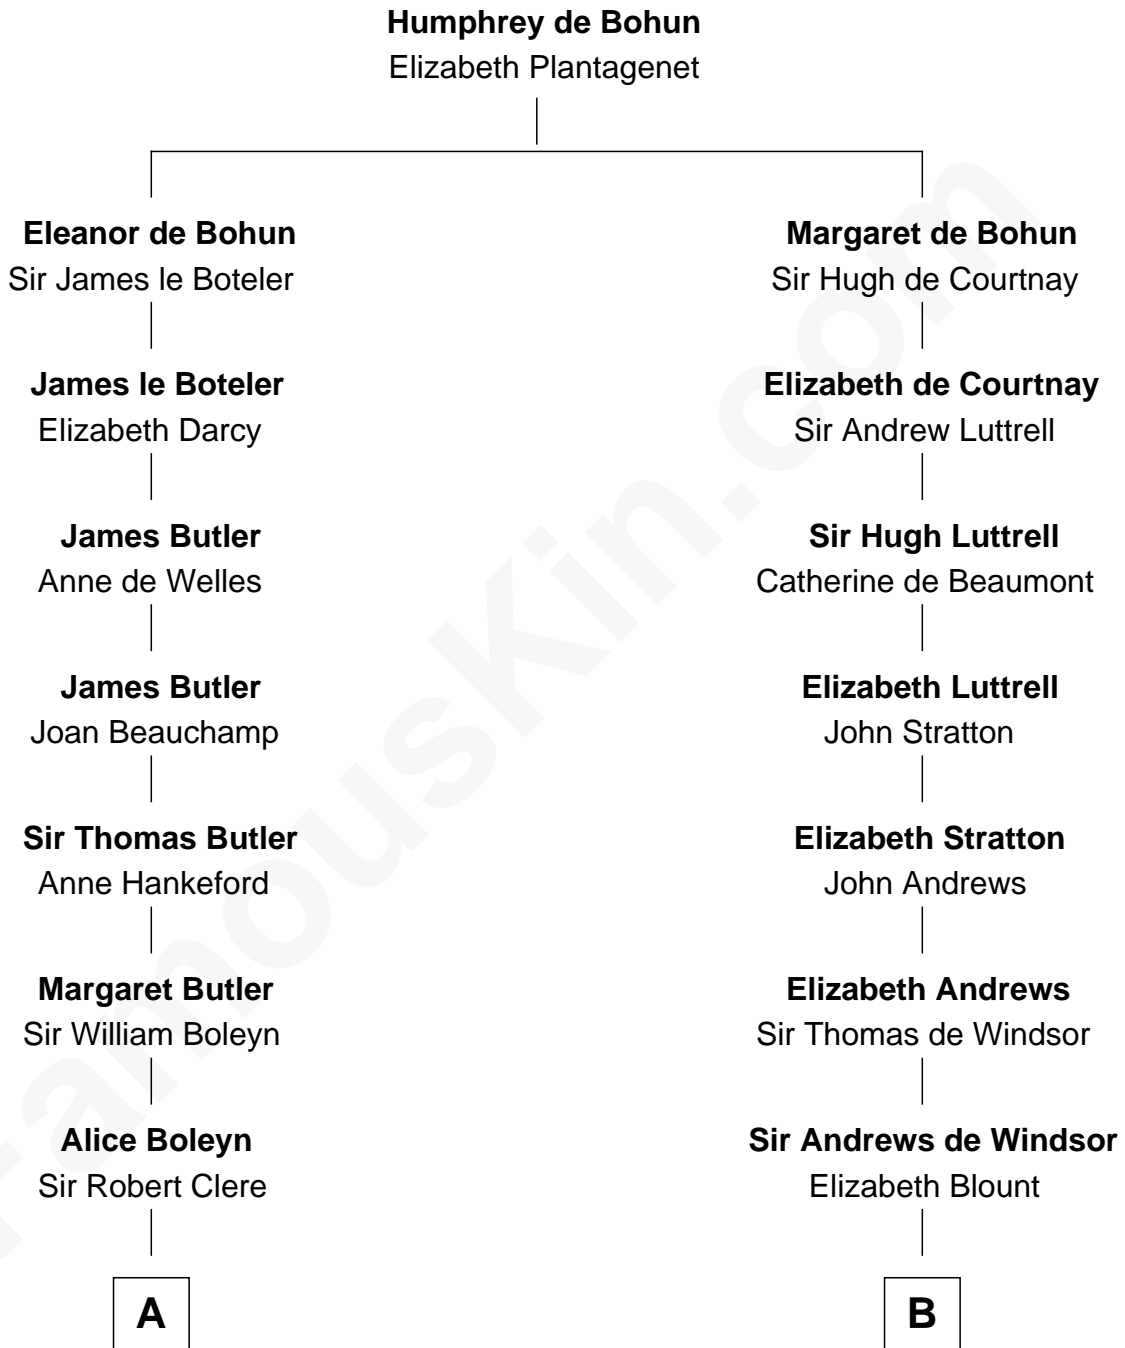

FamousKin.com

Relationship Chart of Mamie (Doud) Eisenhower

First Lady of President Dwight Eisenhower

18th cousin 3 times removed of

Eleanor Roosevelt

First Lady of President Franklin D. Roosevelt

C

George Riggs

Phebe Caniff

Maria Riggs

Eli Doud

Royal Houghton Doud

Mary Cornelia Sheldon

John Sheldon Doud

Elivera Mathilda Carlson

Mamie (Doud) Eisenhower

First Lady of Dwight Eisenhower

D

Anna Rebecca Hall

Elliott Roosevelt

Eleanor Roosevelt

First Lady of Franklin Roosevelt

FamousKin.com