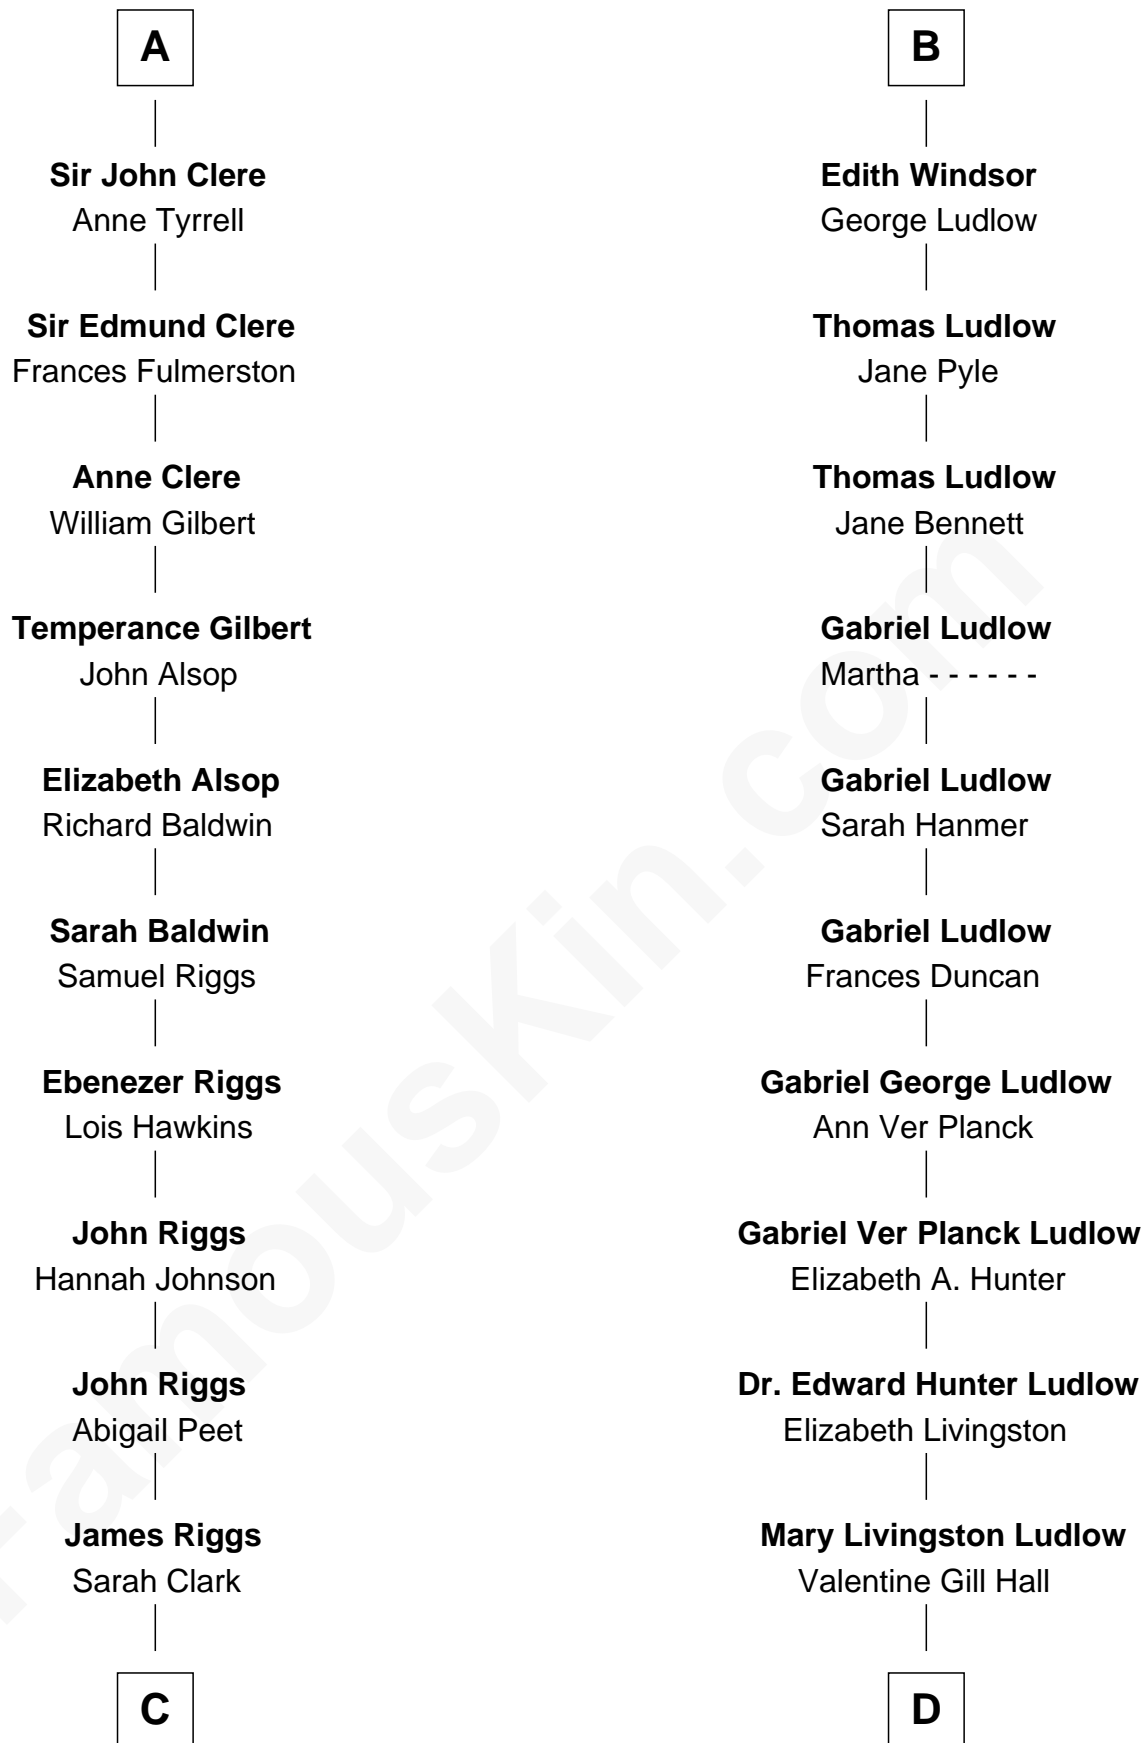

FamousKin.com

Relationship Chart of Mamie (Doud) Eisenhower

First Lady of President Dwight Eisenhower

18th cousin 3 times removed of

Eleanor Roosevelt

First Lady of President Franklin D. Roosevelt

C

George Riggs

Phebe Caniff

Maria Riggs

Eli Doud

Royal Houghton Doud

Mary Cornelia Sheldon

John Sheldon Doud

Elivera Mathilda Carlson

Mamie (Doud) Eisenhower

First Lady of Dwight Eisenhower

D

Anna Rebecca Hall

Elliott Roosevelt

Eleanor Roosevelt

First Lady of Franklin Roosevelt

FamousKin.com